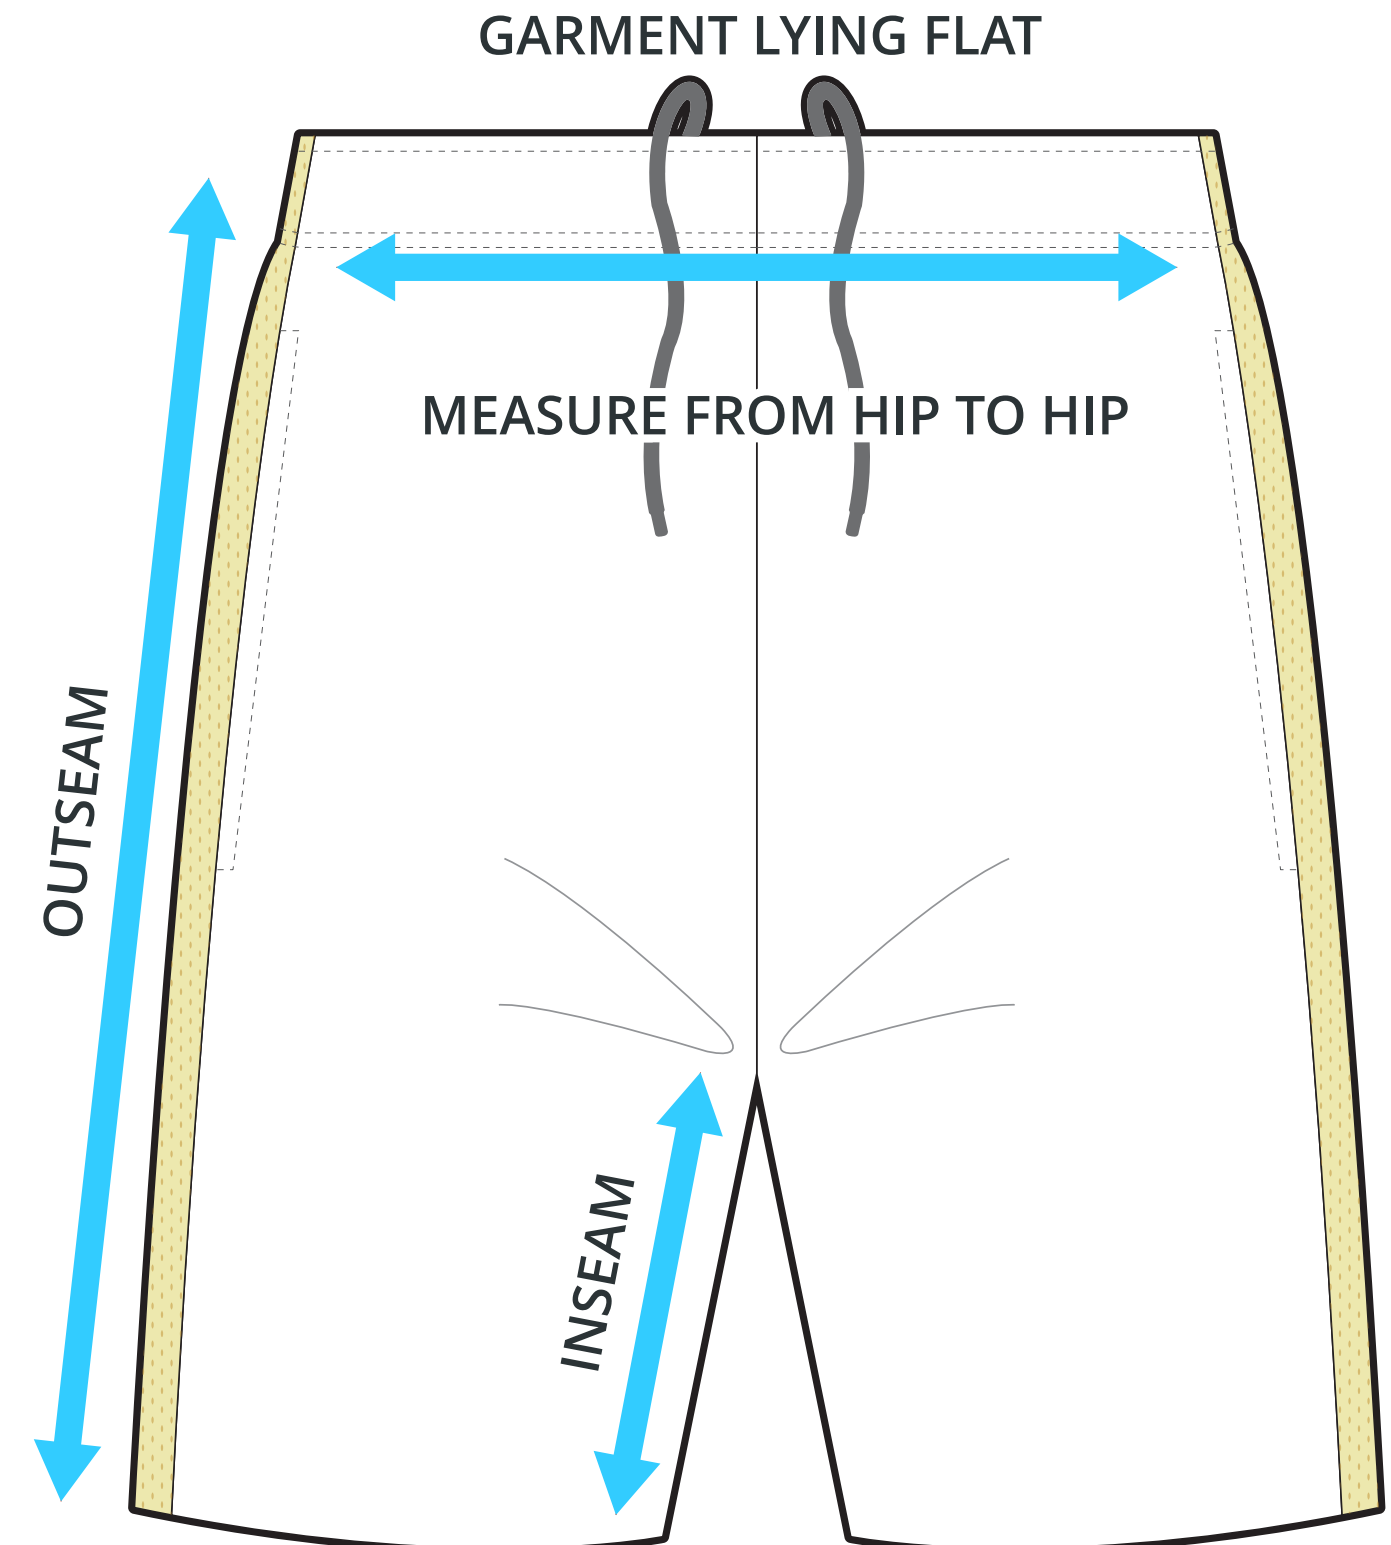

SIZING CHART

PATRIOT PRO WOVEN SHORTS W/POCKETS

Part #: MS-SS-149

ADULT SIZING

SIZING CHART(inches)	S	M	L	XL	2XL	3XL	4XL
1/2 Hip	22.44	23.62	24.80	25.98	27.17	28.74	30.31
Inseam	8.86	8.86	8.86	8.86	8.86	8.86	8.86
Outseam	19.29	19.69	20.08	20.47	20.87	21.26	21.65

SIZING CHART(cm)	S	M	L	XL	2XL	3XL	4XL
1/2 Hip	57.00	60.00	63.00	66.00	69.00	73.00	77.00
Inseam	22.50	22.50	22.50	22.50	22.50	22.50	22.50
Outseam	49.00	50.00	51.00	52.00	53.00	54.00	55.00

YOUTH SIZING

SIZING CHART(inches)	YXS	YS	YM	YL	YXL
1/2 Hip	16.54	17.72	18.90	20.08	21.26
Inseam	6.89	6.89	6.89	6.89	6.89
Outseam	15.35	15.75	16.14	16.54	16.93

SIZING CHART(cm)	YXS	YS	YM	YL	YXL
1/2 Hip	42.00	45.00	48.00	51.00	54.00
Inseam	17.50	17.50	17.50	17.50	17.50
Outseam	39.00	40.00	41.00	42.00	43.00

HALF HIP INSEAM/OUTSEAM

To find your size, compare measurements with a similar garment that fits you well.