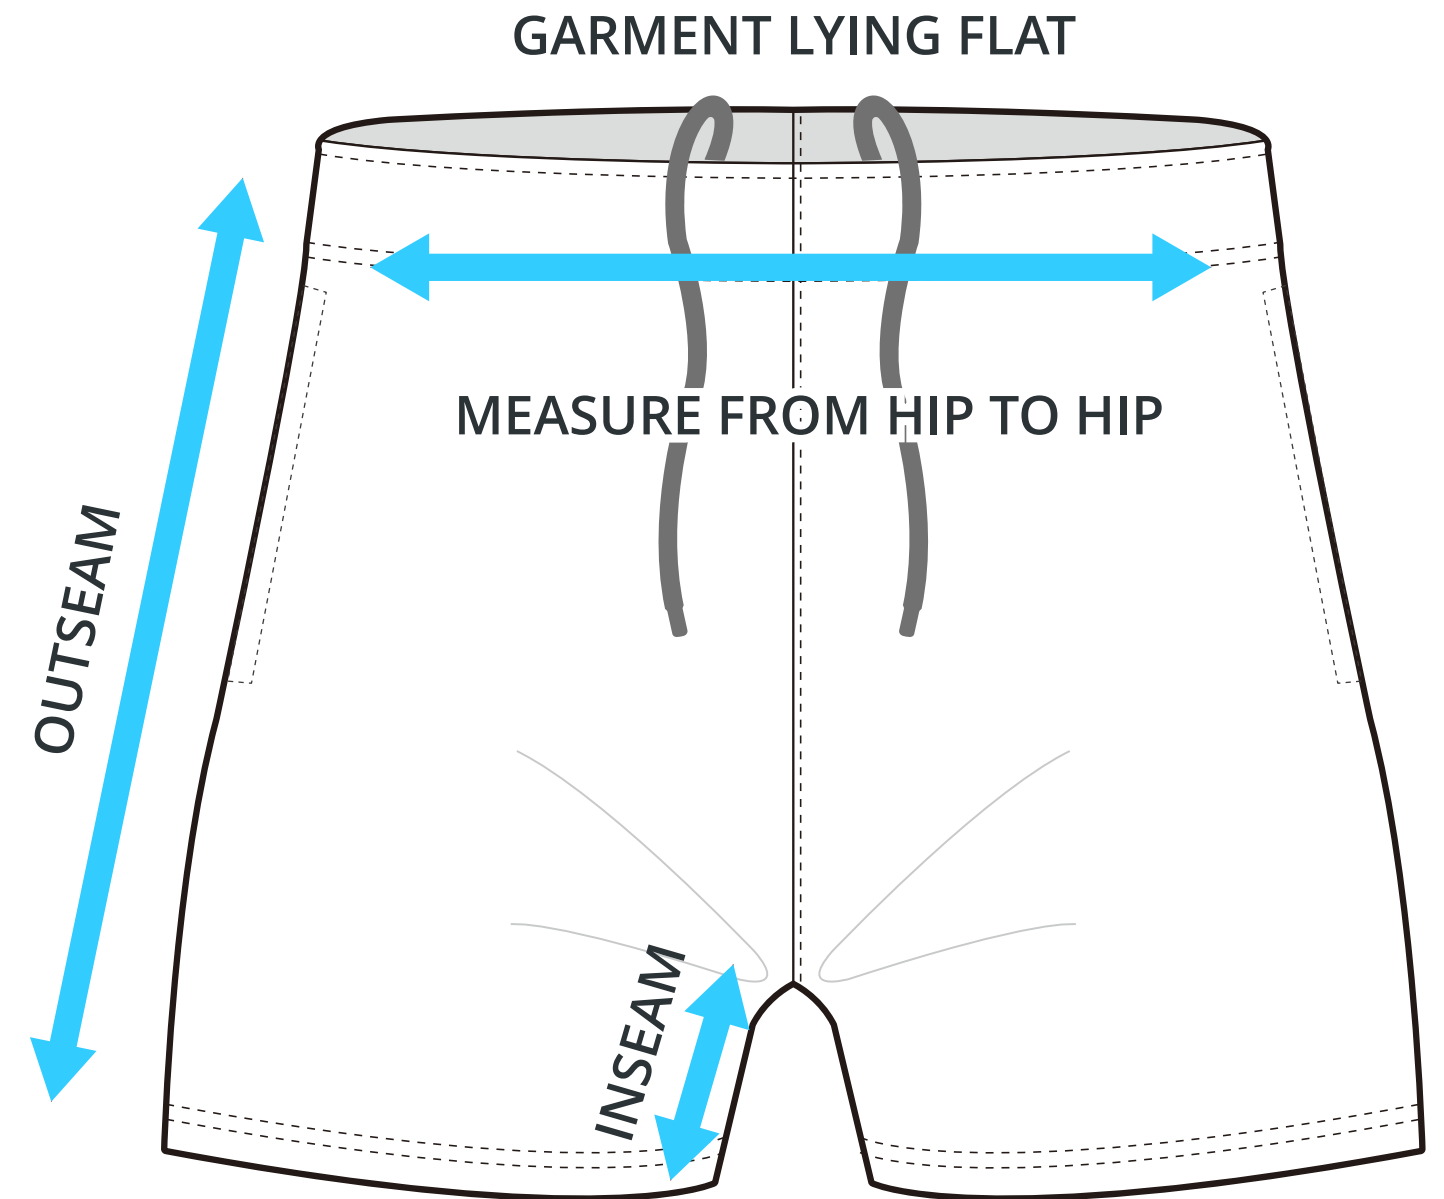

SIZING CHART

POWER SHORTS

Part #: MS-SS-140

ADULT SIZING

SIZING CHART(inches)	S	M	L	XL	2XL	3XL
1/2 Hip	22.44	23.62	24.80	25.98	27.17	28.74
Inseam	5.91	5.91	5.91	5.91	5.91	5.91
Outseam	16.34	16.73	17.13	17.52	17.91	18.31

SIZING CHART(cm)	S	M	L	XL	2XL	3XL
1/2 Hip	57.00	60.00	63.00	66.00	69.00	73.00
Inseam	15.00	15.00	15.00	15.00	15.00	15.00
Outseam	41.50	42.50	43.50	44.50	45.50	46.50

YOUTH SIZING

SIZING CHART(inches)	YXS	YS	YM	YL	YXL
1/2 Hip	16.54	17.72	18.90	20.08	21.26
Inseam	4.92	4.92	4.92	4.92	4.92
Outseam	12.40	13.19	14.17	14.57	14.96

SIZING CHART(cm)	YXS	YS	YM	YL	YXL
1/2 Hip	42.00	45.00	48.00	51.00	54.00
Inseam	12.50	12.50	12.50	12.50	12.50
Outseam	31.50	33.50	36.00	37.00	38.00

HALF HIP INSEAM/OUTSEAM

To find your size, compare measurements with a similar garment that fits you well.