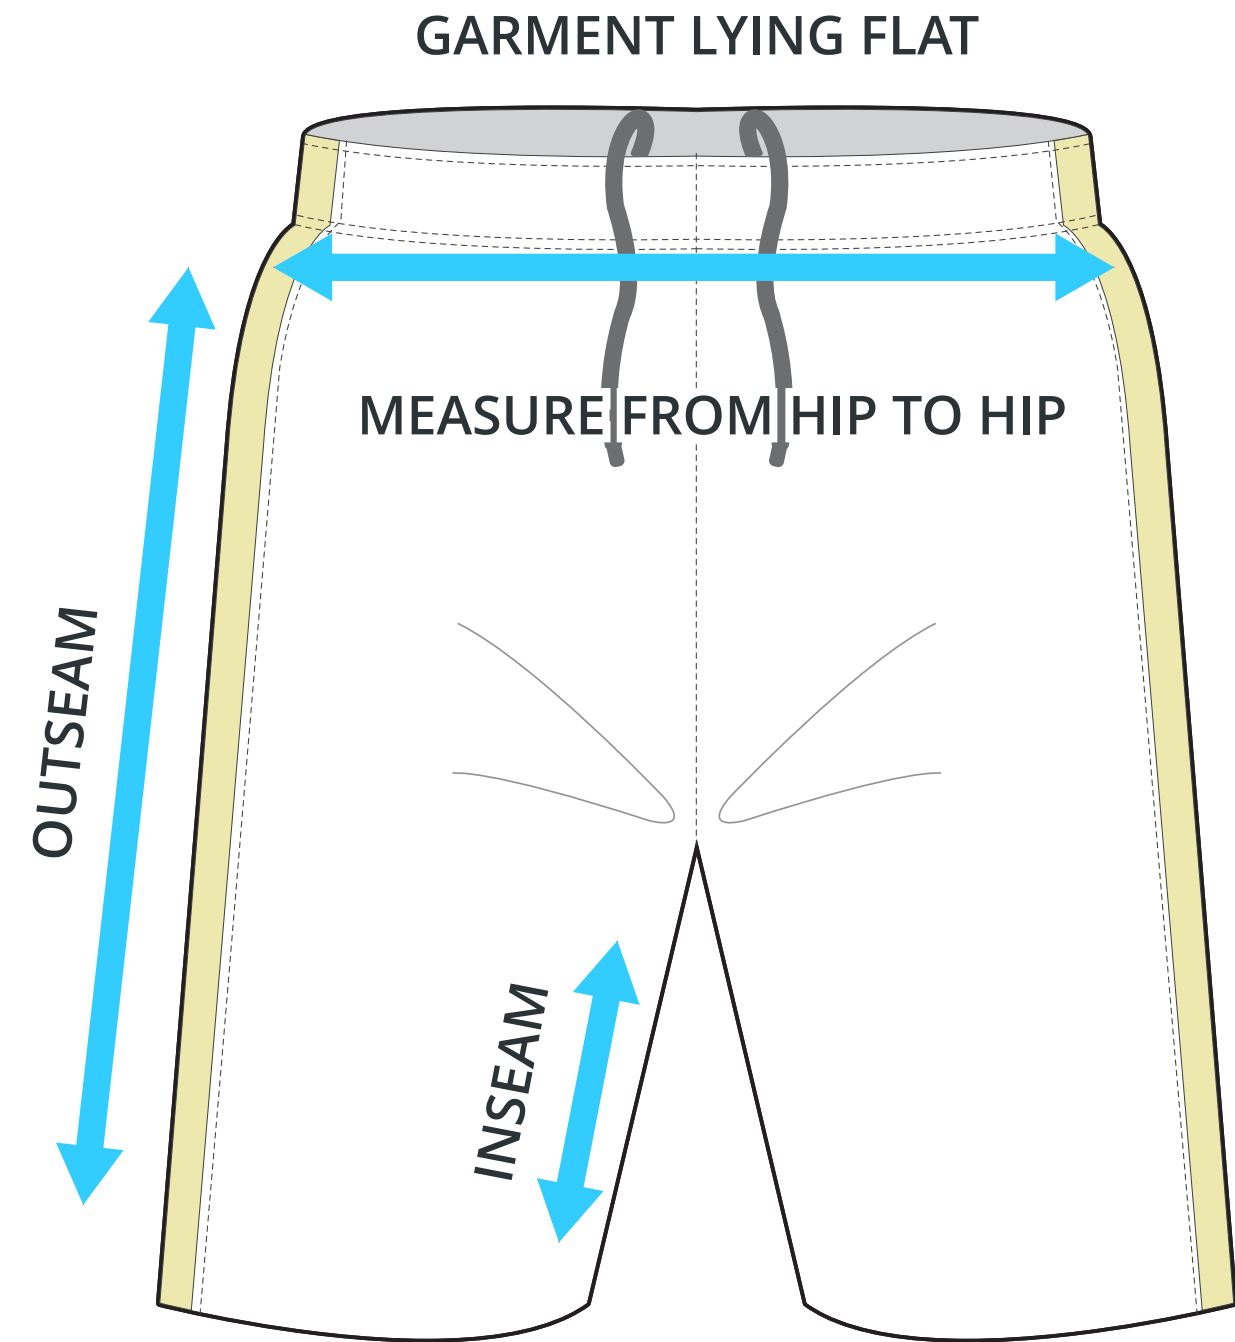

SIZING CHART

PRO SELECT SHORTS

Part #: MS-SS-125

ADULT SIZING

SIZING CHART(inches)	S	M	L	XL	2XL	3XL
1/2 Hip	22.44	23.62	24.80	25.98	27.17	28.74
Inseam	5.91	5.91	5.91	5.91	5.91	5.91
Outseam	16.34	16.73	17.13	17.52	17.91	18.31

SIZING CHART(cm)	S	M	L	XL	2XL	3XL
1/2 Hip	57.00	60.00	63.00	66.00	69.00	73.00
Inseam	15.00	15.00	15.00	15.00	15.00	15.00
Outseam	41.50	42.50	43.50	44.50 </td <td>45.50</td> <td>46.50</td>	45.50	46.50

YOUTH SIZING

SIZING CHART(inches)	YXS	YS	YM	YL	YXL
1/2 Hip	16.54	17.72	18.90	20.08	21.26
Inseam	4.92	4.92	4.92	4.92	4.92
Outseam	12.40	13.19	14.17	14.57	14.96

SIZING CHART(cm)	YXS	YS	YM	YL	YXL
1/2 Hip	42.00	45.00	48.00	51.00	54.00
Inseam	12.50	12.50	12.50	12.50	12.50
Outseam	31.50	33.50	36.00	37.00	38.00

HALF HIP INSEAM/OUTSEAM

To find your size, compare measurements with a similar garment that fits you well.