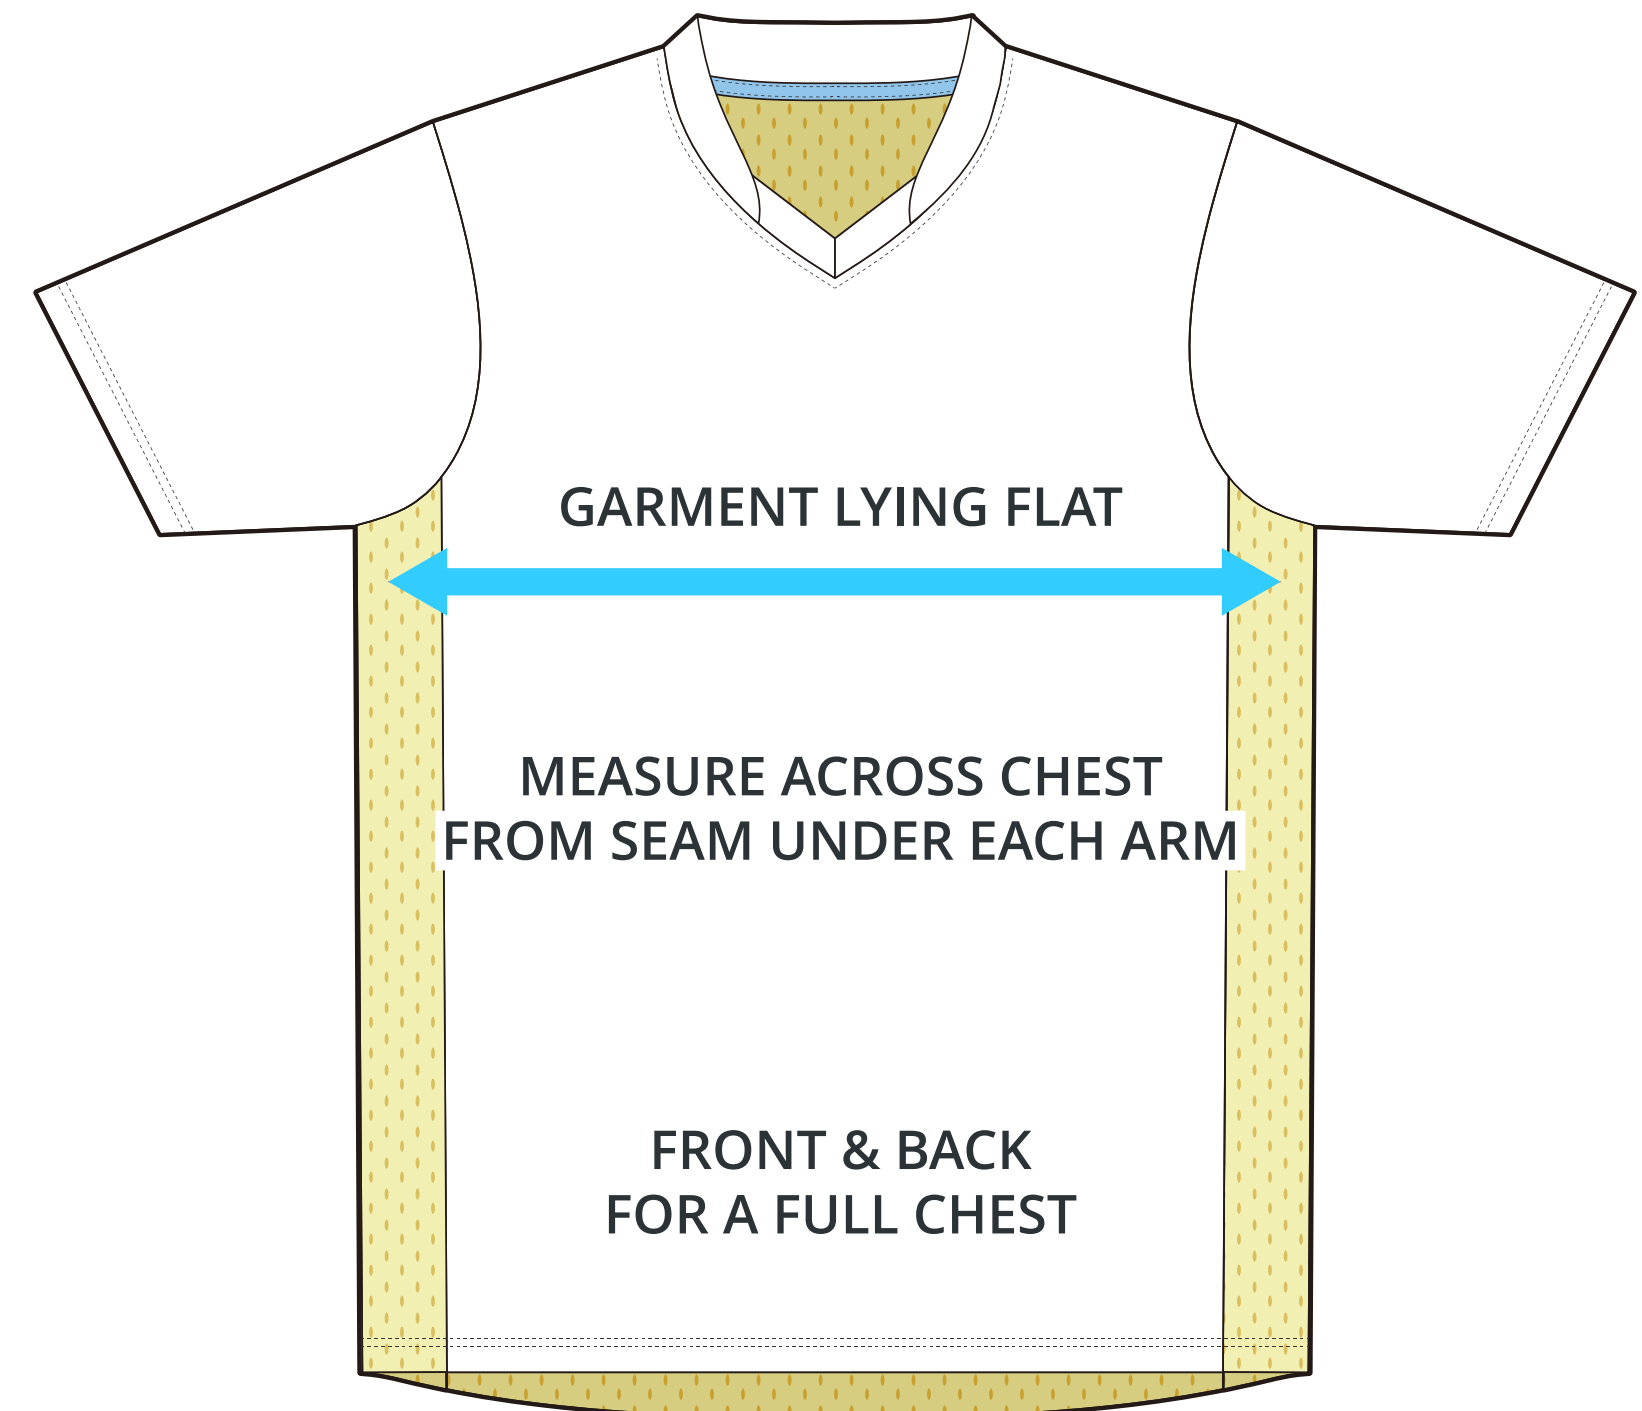

SIZING CHART

PRO SELECT MODIFIED CREW NECK

Part #: MS-JS-225

ADULT SIZING

SIZING CHART(cm)	XS	S	M	L	XL	2XL	3XL
1/2 Chest	17.72	18.90	20.08	21.26	22.44	23.62	24.80
Front length (HSP)	25.59	26.38	27.17	27.95	28.74	29.53	30.31

SIZING CHART(cm)	XS	S	M	L	XL	2XL	3XL
1/2 Chest	45.00	48.00	51.00	54.00	57.00	60.00	63.00
Front length (HSP)	65.00	67.00	69.00	71.00	73.00	75.00	77.00

HALF CHEST FULL CHEST

To find your size, compare measurements with a similar garment that fits you well.