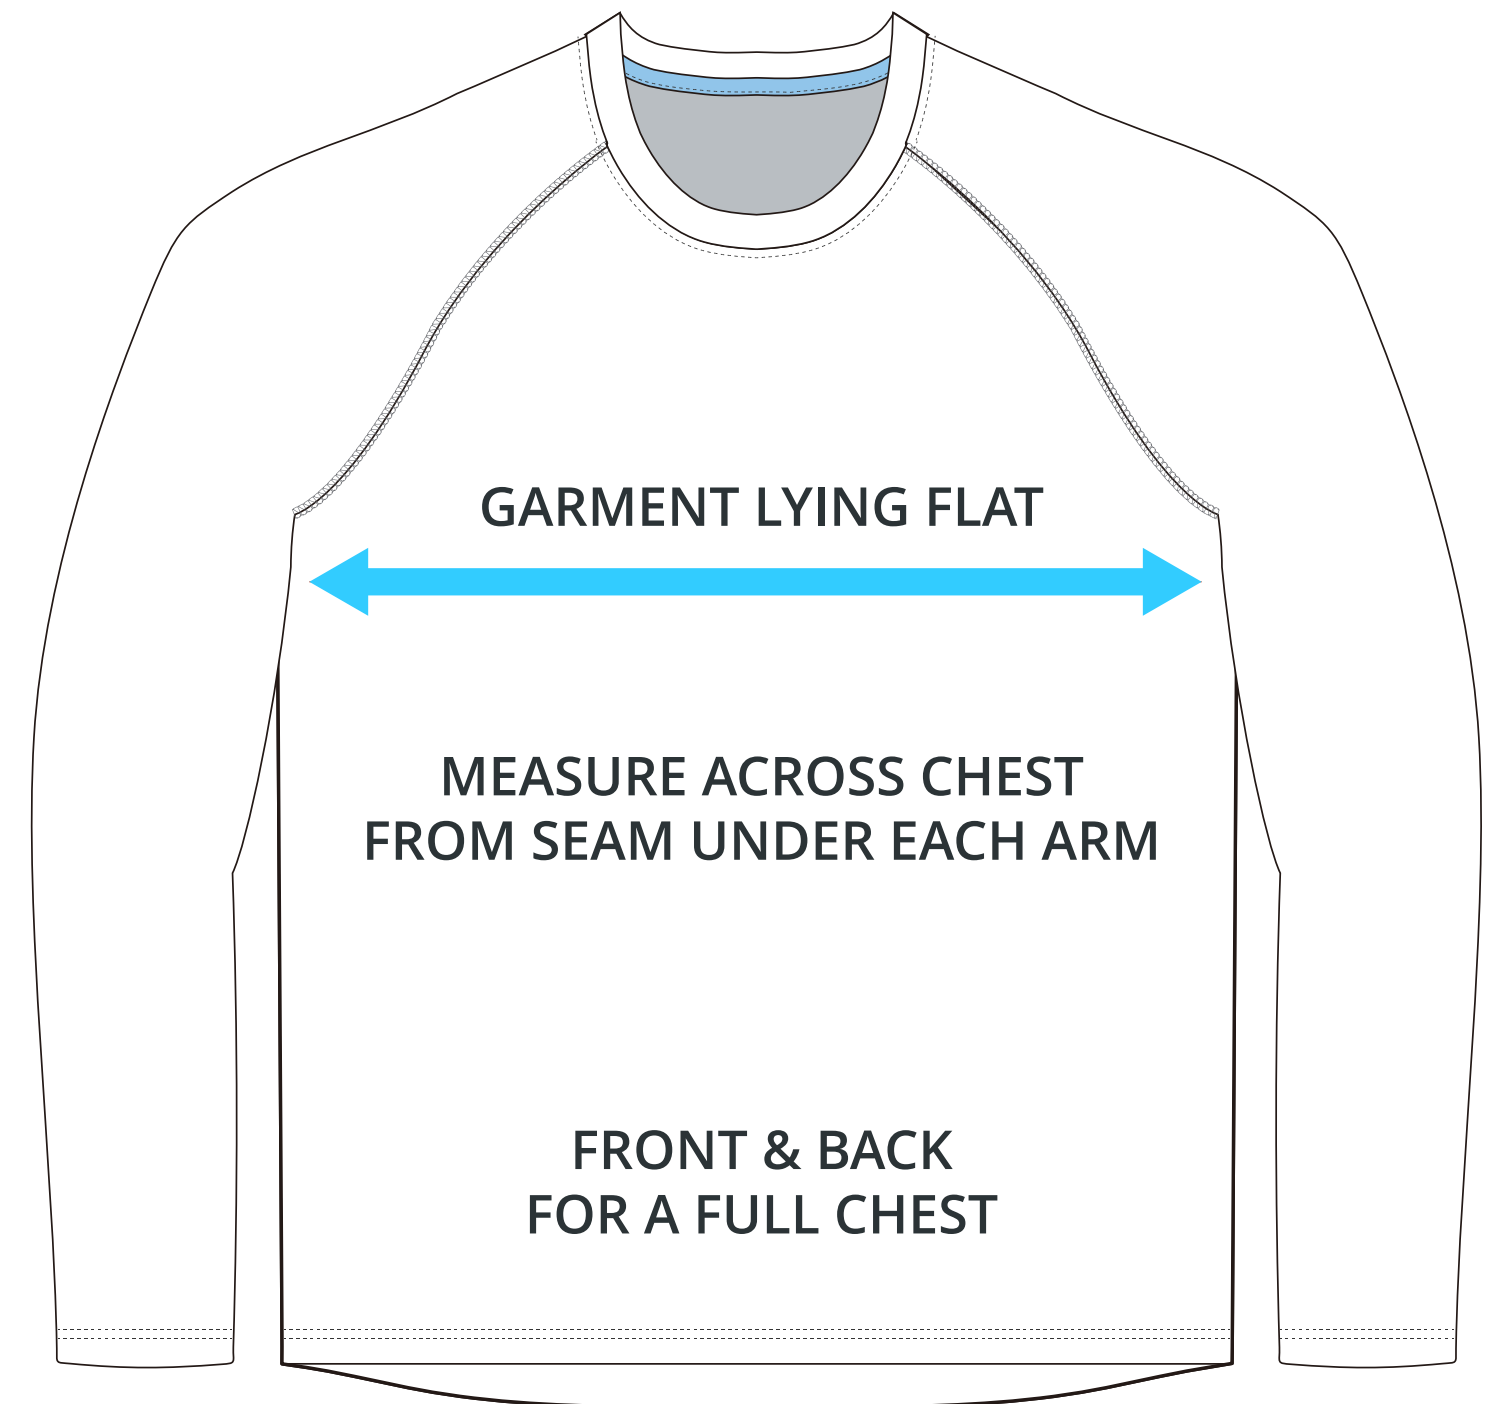

SIZING CHART

PRO MAGNUM LONG SLEEVE CREW - FLAT LOCK

Part #: MS-JS-136

ADULT SIZING

SIZING CHART(inches)	S	M	L	XL	2XL	3XL	4XL
1/2 Chest	20.47	21.65	22.83	24.02	25.20	26.38	27.56
Front length (HSP)	28.74	29.72	30.71	31.69	32.68	33.66	34.06

SIZING CHART(cm)	S	M	L	XL	2XL	3XL	4XL
1/2 Chest	52.00	55.00	58.00	61.00	64.00	67.00	70.00
Front length (HSP)	73.00	75.50	78.00	80.50	83.00	85.50	86.50

YOUTH SIZING

SIZING CHART(inches)	YXS	YS	YM	YL	YXL
1/2 Chest	14.57	15.75	16.93	18.11	19.29
Front length (HSP)	19.69	21.26	22.83	24.80	26.77

SIZING CHART(cm)	YXS	YS	YM	YL	YXL
1/2 Chest	37.00	40.00	43.00	46.00	49.00
Front length (HSP)	50.00	54.00	58.00	63.00	68.00

HALF CHEST FULL CHEST

To find your size, compare measurements with a similar garment that fits you well.