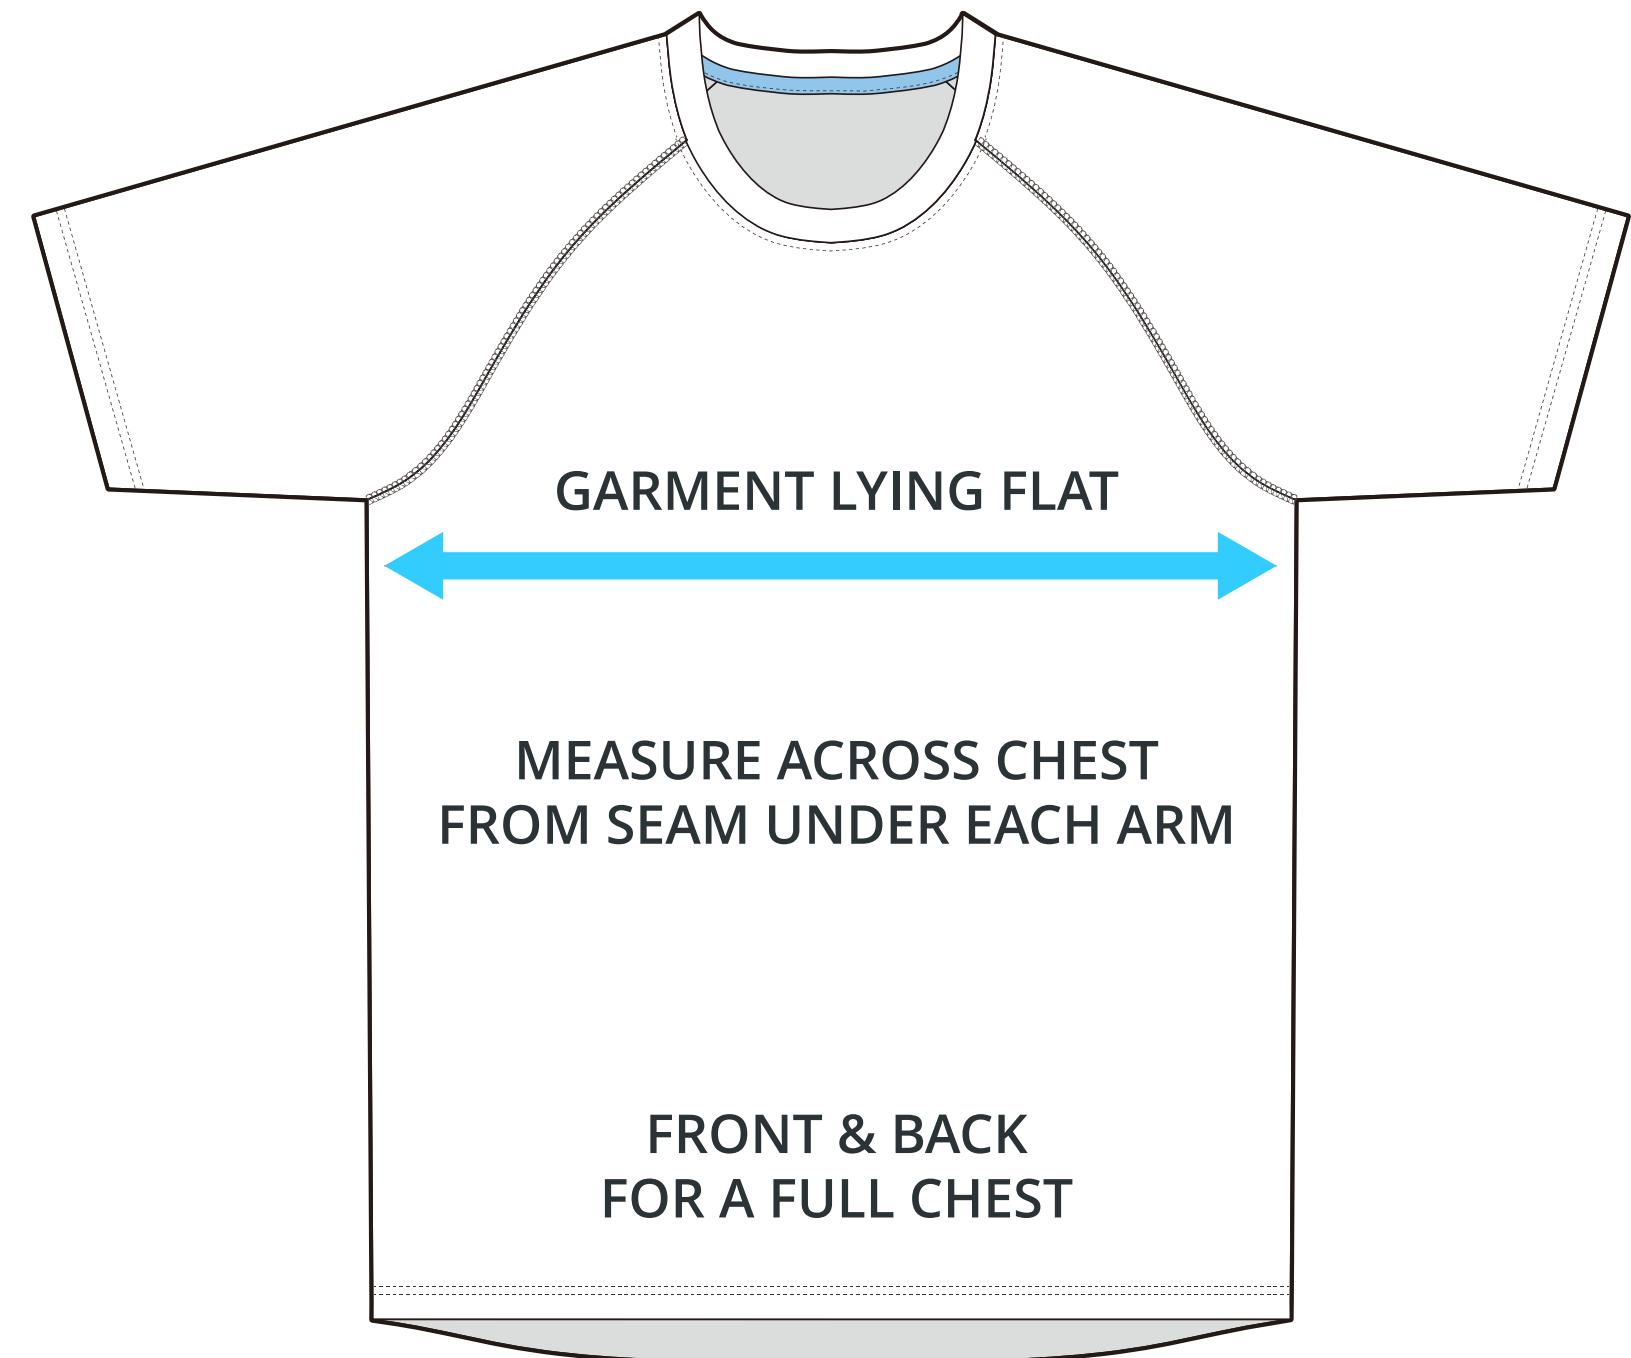

SIZING CHART

PRO MAGNUM SHORT SLEEVE CREW - FLAT LOCK

Part #: MS-JS-135

ADULT SIZING

SIZING CHART(inches)	S	M	L	XL	2XL	3XL	4XL
1/2 Chest	20.47	21.65	22.83	24.02	25.20	26.38	27.56
Front length (HSP)	28.74	29.72	30.71	31.69	32.68	33.66	34.06

SIZING CHART(cm)	S	M	L	XL	2XL	3XL	4XL
1/2 Chest	52.00	55.00	58.00	61.00	64.00	67.00	70.00
Front length (HSP)	73.00	75.50	78.00	80.50	83.00	85.50	86.50

YOUTH SIZING

SIZING CHART(inches)	YXS	YS	YM	YL	YXL
1/2 Chest	14.57	15.75	16.93	18.11	19.29
Front length (HSP)	19.69	21.26	22.83	24.80	26.77

SIZING CHART(cm)	YXS	YS	YM	YL	YXL
1/2 Chest	37.00	40.00	43.00	46.00	49.00
Front length (HSP)	50.00	54.00	58.00	63.00	68.00

HALF CHEST FULL CHEST

To find your size, compare measurements with a similar garment that fits you well.