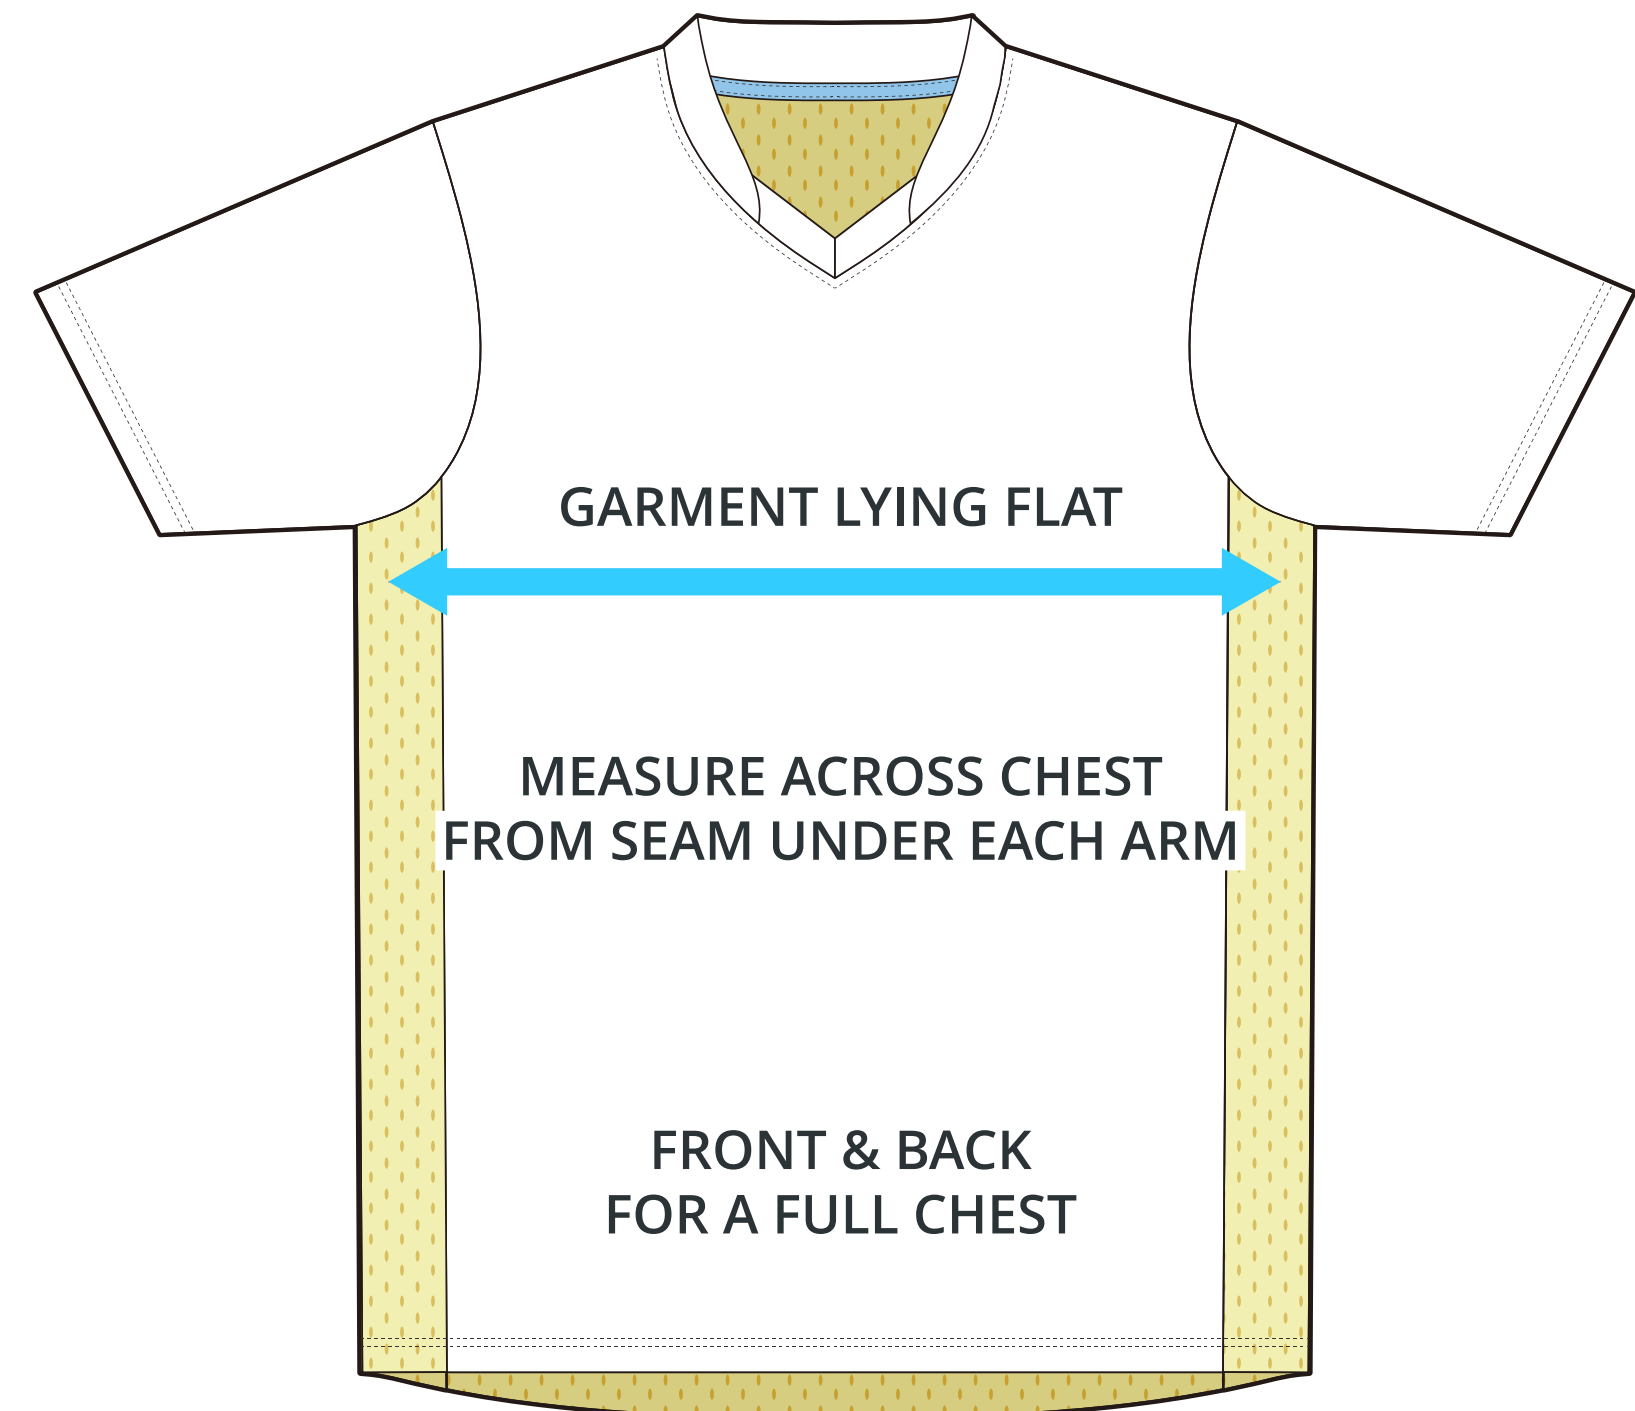

SIZING CHART

PRO SELECT MODIFIED CREW NECK

Part #: MS-JS-125

ADULT SIZING

SIZING CHART(inches)	S	M	L	XL	2XL	3XL	4XL
1/2 Chest	20.47	21.65	22.83	24.02	25.20	26.38	27.56
Front length (HSP)	28.74	29.72	30.71	31.69	32.68	33.66	34.06

SIZING CHART(cm)	S	M	L	XL	2XL	3XL	4XL
1/2 Chest	52.00	55.00	58.00	61.00	64.00	67.00	70.00
Front length (HSP)	73.00	75.50	78.00	80.50	83.00	85.50	86.50

YOUTH SIZING

SIZING CHART(inches)	YXS	YS	YM	YL	YXL
1/2 Chest	14.57	15.75	16.93	18.11	19.29
Front length (HSP)	19.69	21.26	22.83	24.80	26.77

SIZING CHART(cm)	YXS	YS	YM	YL	YXL
1/2 Chest	37.00	40.00	43.00	46.00	49.00
Front length (HSP)	50.00	54.00	58.00	63.00	68.00

HALF CHEST FULL CHEST

To find your size, compare measurements with a similar garment that fits you well.