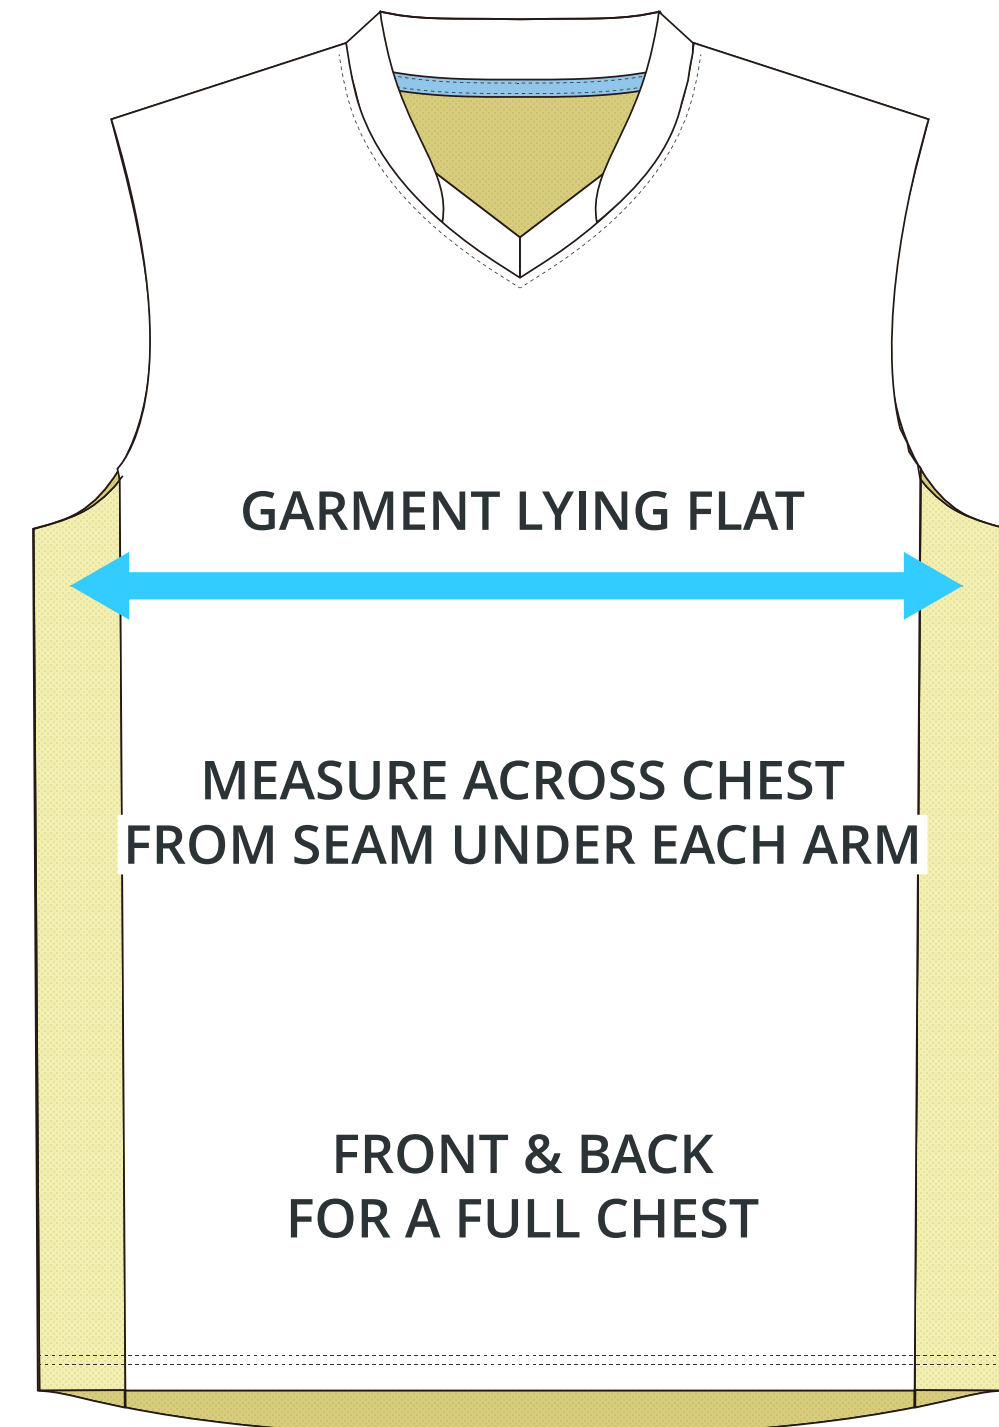

SIZING CHART

PRO SELECT MODIFIED CREW NECK - SLEEVELESS

Part #: MS-JS-120

ADULT SIZING

SIZING CHART(inches)	S	M	L	XL	2XL	3XL	4XL	5XL
1/2 Chest	19.29	20.47	21.65	22.83	24.02	25.20	26.38	27.56
Front length (HSP)	28.35	29.13	29.92	30.71	31.50	32.28	33.07	33.86
Back length (HSP)	29.33	30.12	30.91	31.69	32.48	33.27	34.06	34.84

SIZING CHART(cm)	S	M	L	XL	2XL	3XL	4XL	5XL
1/2 Chest	49.00	52.00	55.00	58.00	61.00	64.00	67.00	70.00
Front length (HSP)	72.00	74.00	76.00	78.00	80.00	82.00	84.00	86.00
Back length (HSP)	74.50	76.50	78.50	80.50	82.50	84.50	86.50	88.50

YOUTH SIZING

SIZING CHART(inches)	YXS	YS	YM	YL	YXL
1/2 Chest	13.78	14.96	16.14	17.32	18.50
Front length (HSP)	19.69	20.87	22.44	24.80	26.38
Back length (HSP)	20.67	21.85	23.43	25.79	27.36

SIZING CHART(cm)	YXS	YS	YM	YL	YXL
1/2 Chest	35.00	38.00	41.00	44.00	47.00
Front length (HSP)	50.00	53.00	57.00	63.00	67.00
Back length (HSP)	52.50	55.50	59.50	65.50	69.50

HALF CHEST FULL CHEST

To find your size, compare measurements with a similar garment that fits you well.