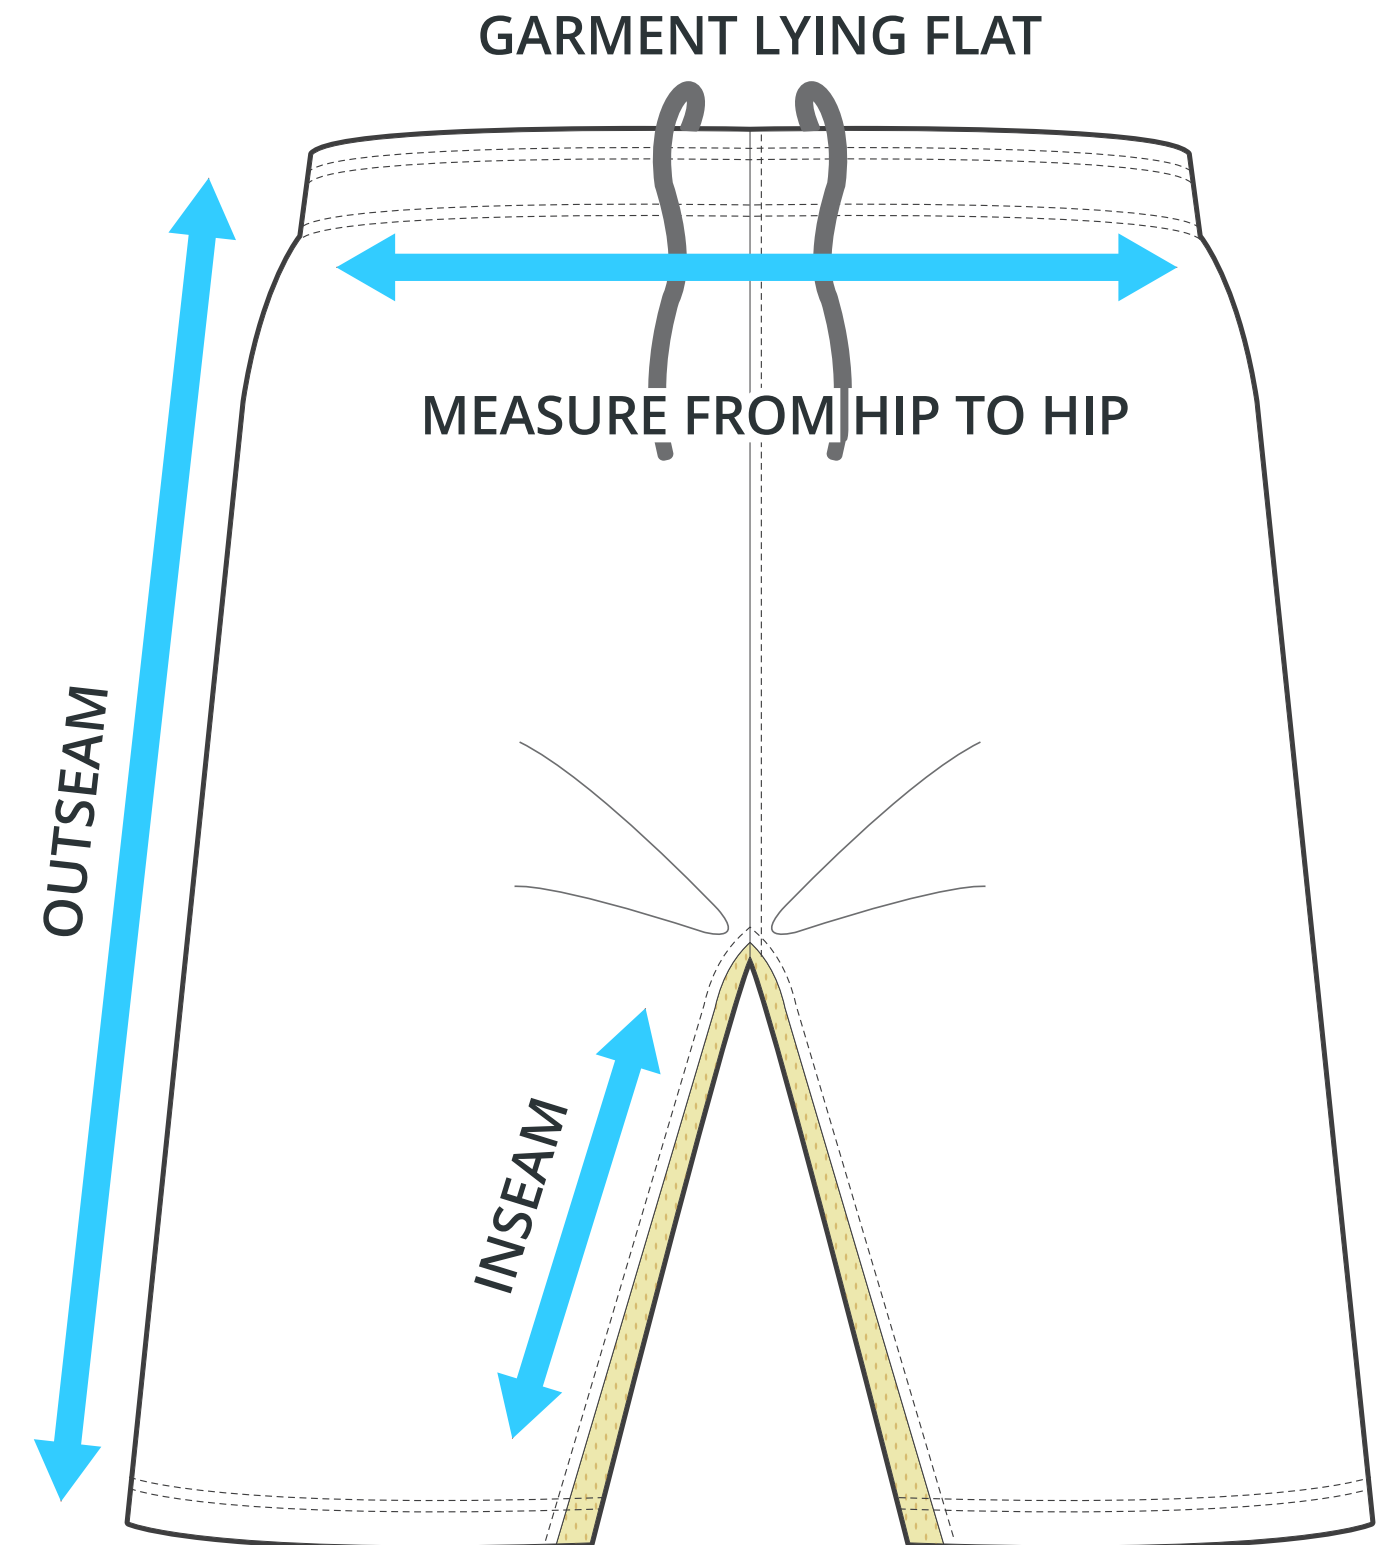

# SIZING CHART

### ADULT SIZING

SIZING CHART(inches)	S	M	L	XL	2XL	3XL
1/2 Hip	22.40	23.60	24.80	26.00	27.20	28.00
Outseam	20.80	21.60	22.00	22.80	23.20	23.60
Inseam	9.20	9.60	10.00	10.00	10.00	10.00

SIZING CHART(cm)	S	M	L	XL	2XL	3XL
1/2 Hip	56.00	59.00	62.00	65.00	68.00	70.00
Outseam	52.00	54.00	55.00	57.00	58.00	59.00
Inseam	23.00	24.00	25.00	25.00	25.00	25.00

### YOUTH SIZING

SIZING CHART(inches)	YS	YM	YL	YXL
1/2 Hip	17.60	18.80	20.00	21.20
Outseam	17.60	18.40	19.20	20.00
Inseam	7.60	8.00	8.80	8.80

SIZING CHART(cm)	YS	YM	YL	YXL
1/2 Hip	44.00	47.00	50.00	53.00
Outseam	44.00	46.00	48.00	50.00
Inseam	19.00	20.00	22.00	22.00

## HALF HIP INSEAM/OUTSEAM

To find your size, compare measurements with a similar garment that fits you well.