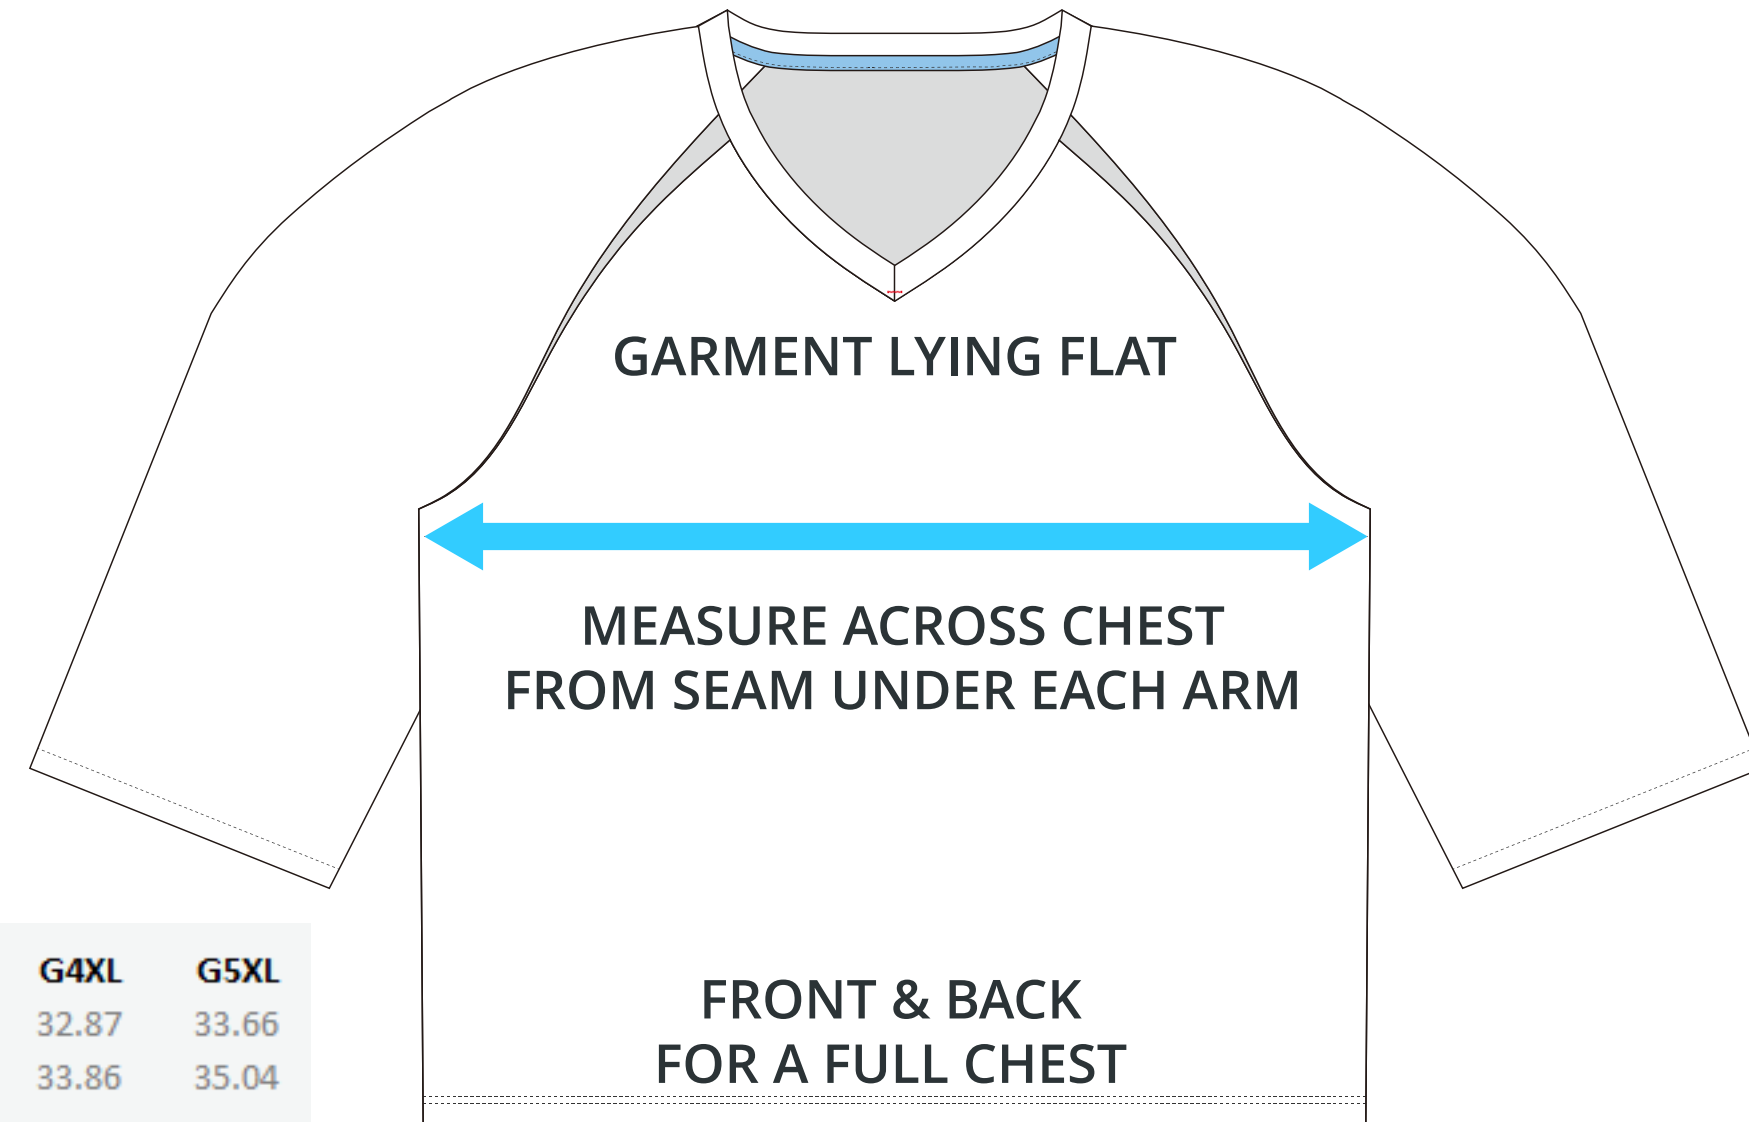

SIZING CHART

BTB BOX LACROSSE JERSEY

Part #: LX-JS-161

ADULT SIZING

SIZING CHART(inches)	S	M	L	XL	2XL	3XL
Front length (From CB)	27.76	28.54	29.33	30.12	30.91	31.69
1/2 Chest	24.80	25.98	27.17	28.35	29.53	30.71

SIZING CHART(cm)	S	M	L	XL	2XL	3XL
Front length (From CB)	70.50	72.50	74.50	76.50	78.50	80.50
1/2 Chest	63.00	66.00	69.00	72.00	75.00	78.00

YOUTH SIZING

SIZING CHART(inches)	YS	YM	YL	YXL
Front length (From CB)	24.61	25.39	26.18	26.97
1/2 Chest	20.08	21.26	22.44	23.62

SIZING CHART(cm)	YS	YM	YL	YXL
Front length (From CB)	62.50	64.50	66.50	68.50
1/2 Chest	51.00	54.00	57.00	60.00

GOALIE SIZING

GL	GXL	G2XL	G3XL	G4XL	G5XL
29.72	30.51	31.30	32.09	32.87	33.66
29.13	30.31	31.50	32.68	33.86	35.04

GL	GXL	G2XL	G3XL	G4XL	G5XL
75.50	77.50	79.50	81.50	83.50	85.5
74.00	77.00	80.00	83.00	86.00	89

HALF CHEST FULL CHEST

To find your size, compare measurements with a similar garment that fits you well.