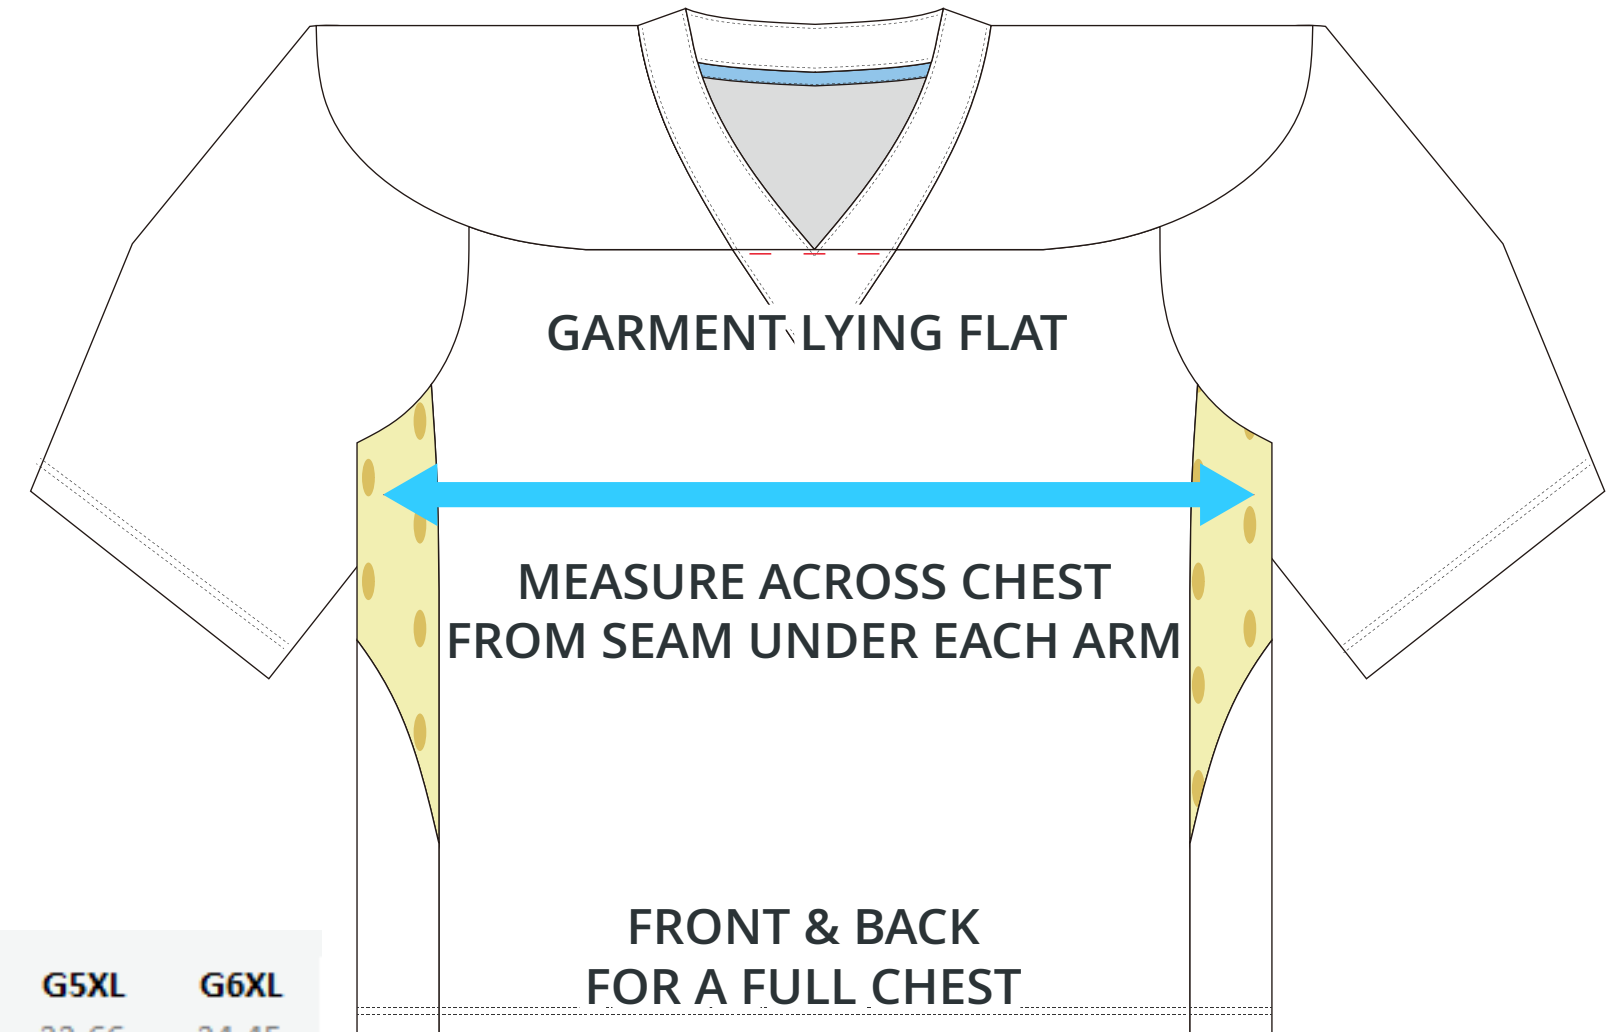

SIZING CHART

HURON BOX LACROSSE JERSEY

Part #: LX-JS-160

ADULT SIZING

SIZING CHART(inches)	S	M	L	XL	2XL	3XL
Front length (From CB)	27.76	28.54	29.33	30.12	30.91	31.69
1/2 Chest	25.20	25.98	27.17	28.35	29.92	31.10

SIZING CHART(inches)	S	M	L	XL	2XL	3XL
Front length (From CB)	70.50	72.50	74.50	76.50	78.50	80.50
1/2 Chest	64.00	66.00	69.00	72.00	76.00	79.00

YOUTH SIZING

SIZING CHART(inches)	YS	YM	YL	YXL
Front length (From CB)	24.61	25.39	26.18	26.97
1/2 Chest	21.65	22.44	23.23	24.02

SIZING CHART(inches)	YS	YM	YL	YXL
Front length (From CB)	62.50	64.50	66.50	68.50
1/2 Chest	55.00	57.00	59.00	61.00

GOALIE SIZING

GL	GXL	G2XL	G3XL	G4XL	G5XL	G6XL
29.72	30.51	31.30	32.09	32.87	33.66	34.45
29.13	30.71	32.28	33.07	33.86	35.04	35.83

GL	GXL	G2XL	G3XL	G4XL	G5XL	G6XL
75.50	77.50	79.50	81.50	83.50	85.50	87.50
74.00	78.00	82.00	84.00	86.00	89.00	91.00

HALF CHEST FULL CHEST

To find your size, compare measurements with a similar garment that fits you well.