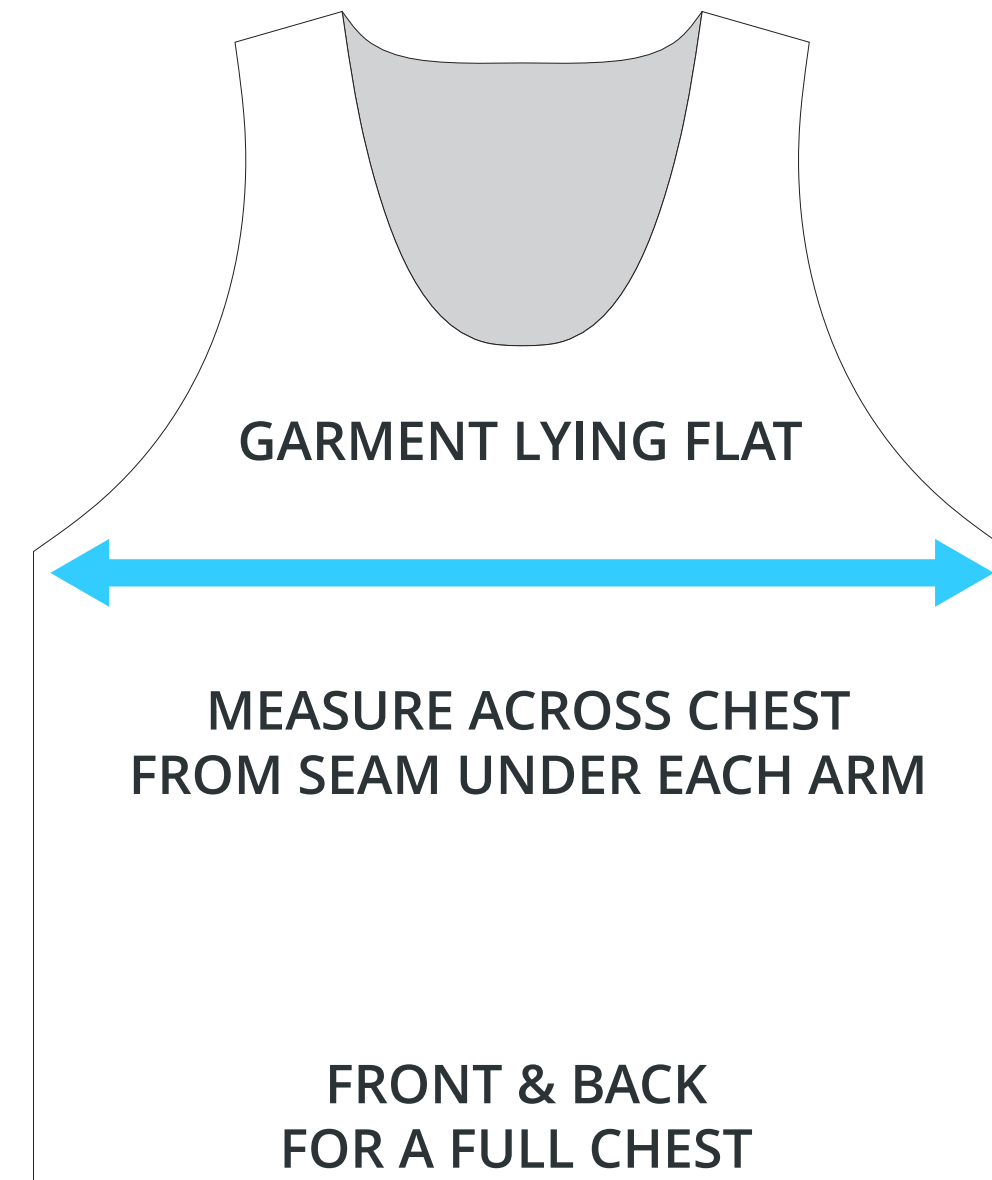

SIZING CHART

DUAL ZONE REVERSIBLE JERSEY

Part #: LX-JS-140

ADULT SIZING

SIZING CHART(inches)	S	M	L	XL	2XL
Front length (HSP)	24.80	26.38	27.56	27.95	28.35
1/2 Chest	20.47	22.05	24.02	25.59	27.56

SIZING CHART(cm)	S	M	L	XL	2XL
Front length (HSP)	63.00	67.00	70.00	71.00	72.00
1/2 Chest	52.00	56.00	61.00	65.00	70.00

YOUTH SIZING

SIZING CHART(inches)	YM	YL	YXL
Front length (HSP)	21.65	22.83	23.62
1/2 Chest	18.11	19.29	20.08

SIZING CHART(cm)	YM	YL	YXL
Front length (HSP)	55.00	58.00	60.00
1/2 Chest	46.00	49.00	51.00

HALF CHEST FULL CHEST

To find your size, compare measurements with a similar garment that fits you well.