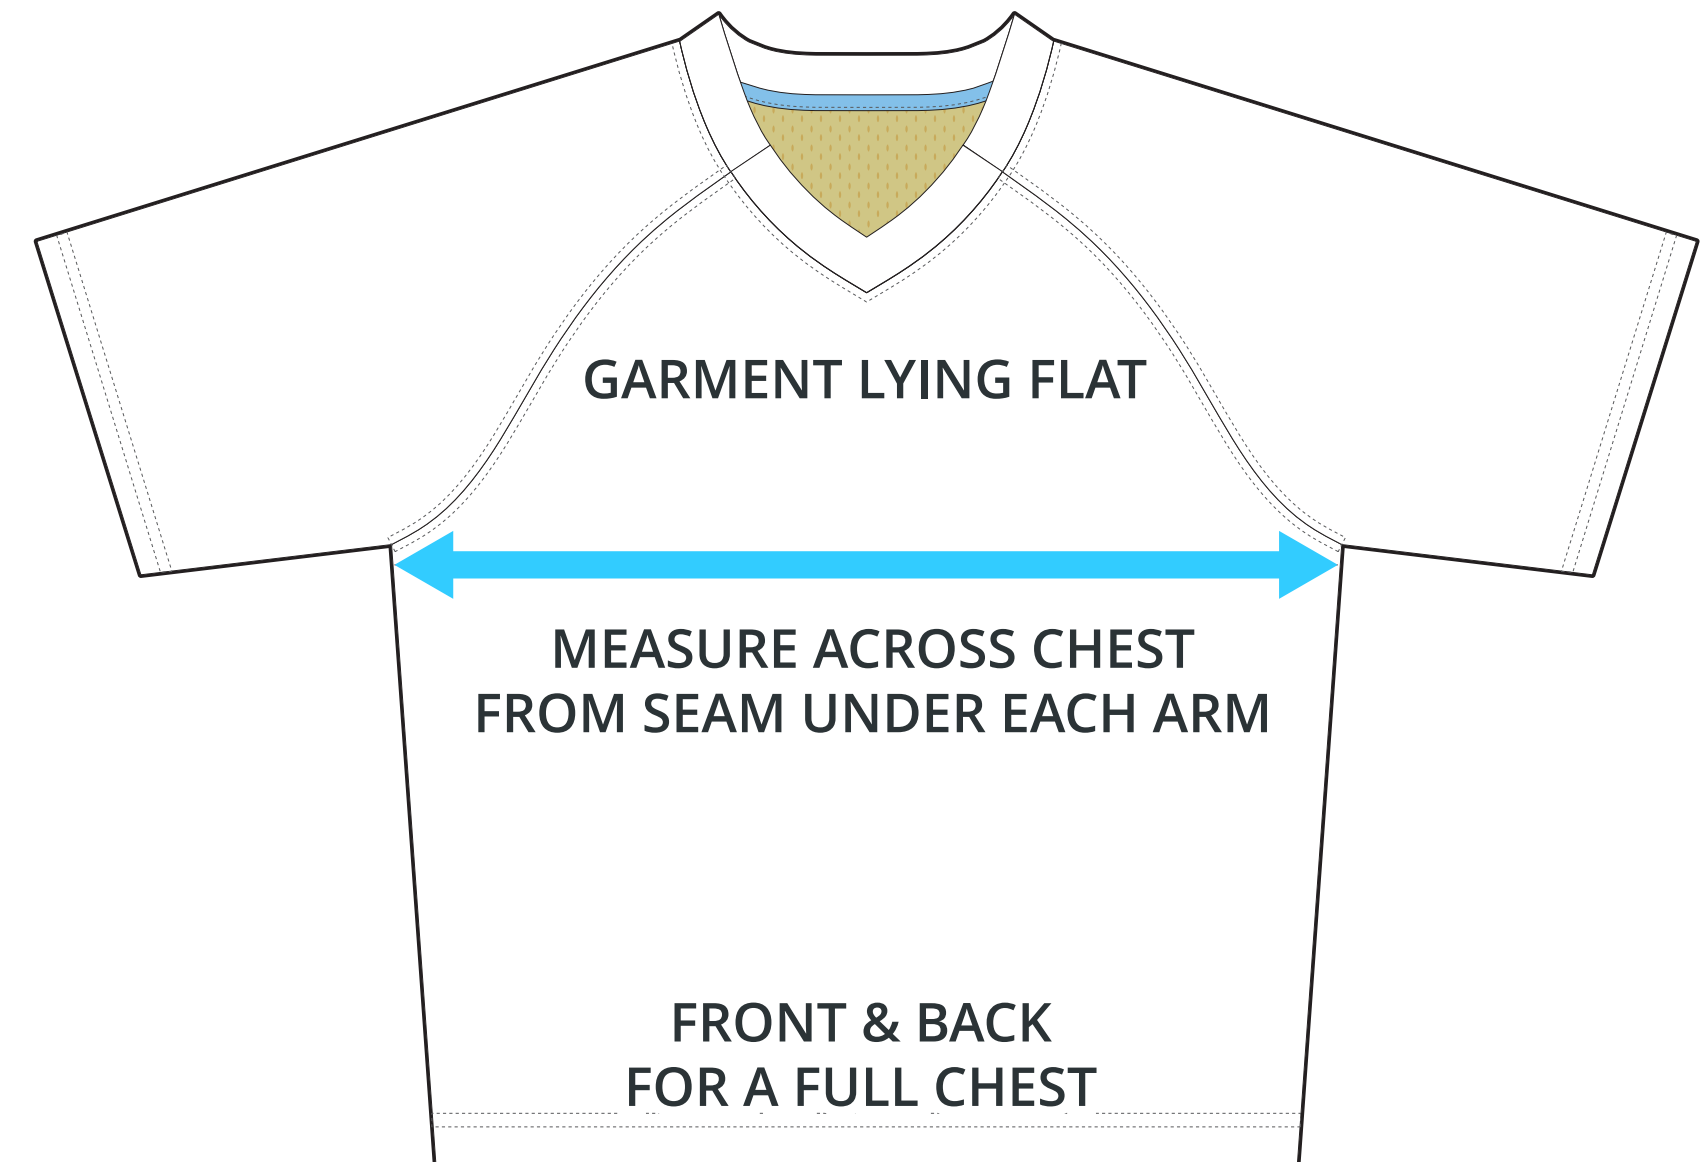

SIZING CHART

PATRIOT WOVEN JERSEY

Part #: LX-JS-115

ADULT SIZING

SIZING CHART(inches)	S	M	L	XL	2XL	3XL	4XL
1/2 Chest	22.05	23.23	25.20	26.57	27.95	29.53	31.10
Front length (From CB)	25.00	25.98	27.95	28.74	29.53	30.71	31.50

SIZING CHART(cm)	S	M	L	XL	2XL	3XL	4XL
1/2 Chest	56.00	59.00	64.00	67.50	71.00	75.00	79.00
Front length (From CB)	63.50	66.00	71.00	73.00	75.00	78.00	80.00

YOUTH SIZING

SIZING CHART(inches)	YXS	YS	YM	YL	YXL
1/2 Chest	17.32	18.50	19.69	20.47	21.26
Front length (From CB)	21.46	22.24	23.03	23.82	24.41

SIZING CHART(cm)	YXS	YS	YM	YL	YXL
1/2 Chest	44.00	47.00	50.00	52.00	54.00
Front length (From CB)	54.50	56.50	58.50	60.50	62.00

HALF CHEST FULL CHEST

To find your size, compare measurements with a similar garment that fits you well.