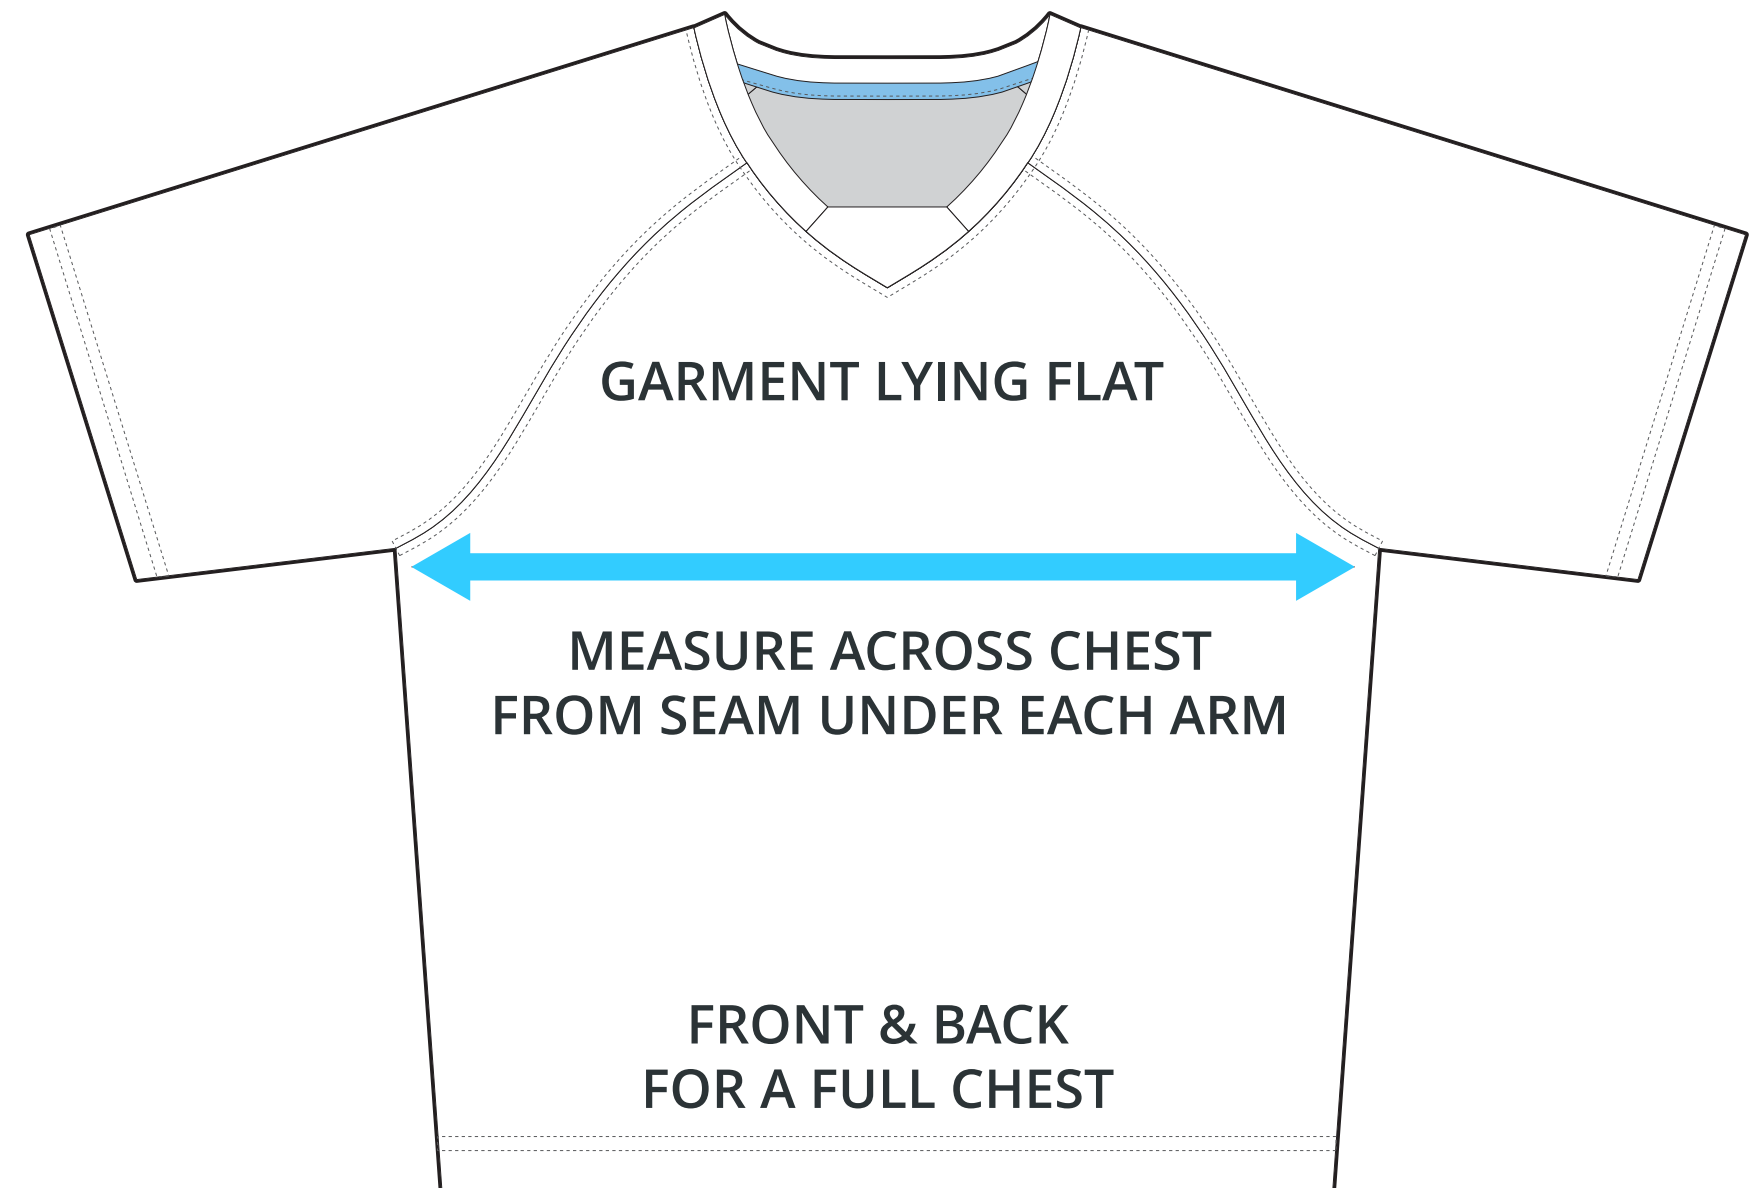

SIZING CHART

VAPOR PLUS JERSEY

Part #: LX-JS-102

ADULT SIZING

SIZING CHART(inches)	S	M	L	XL	2XL	3XL	4XL
1/2 Chest	22.05	23.23	25.20	26.57	27.95	29.53	31.10
Front length (From CB)	25.00	25.98	27.95	28.74	29.53	30.71	31.50

SIZING CHART(cm)	S	M	L	XL	2XL	3XL	4XL
1/2 Chest	56.00	59.00	64.00	67.50	71.00	75.00	79.00
Front length (From CB)	63.50	66.00	71.00	73.00	75.00	78.00	80.00

YOUTH SIZING

SIZING CHART(inches)	YXS	YS	YM	YL	YXL
1/2 Chest	17.32	18.50	19.69	20.47	21.26
Front length (From CB)	21.46	22.24	23.03	23.82	24.41

SIZING CHART(cm)	YXS	YS	YM	YL	YXL
1/2 Chest	44.00	47.00	50.00	52.00	54.00
Front length (From CB)	54.50	56.50	58.50	60.50	62.00

HALF CHEST FULL CHEST

To find your size, compare measurements with a similar garment that fits you well.