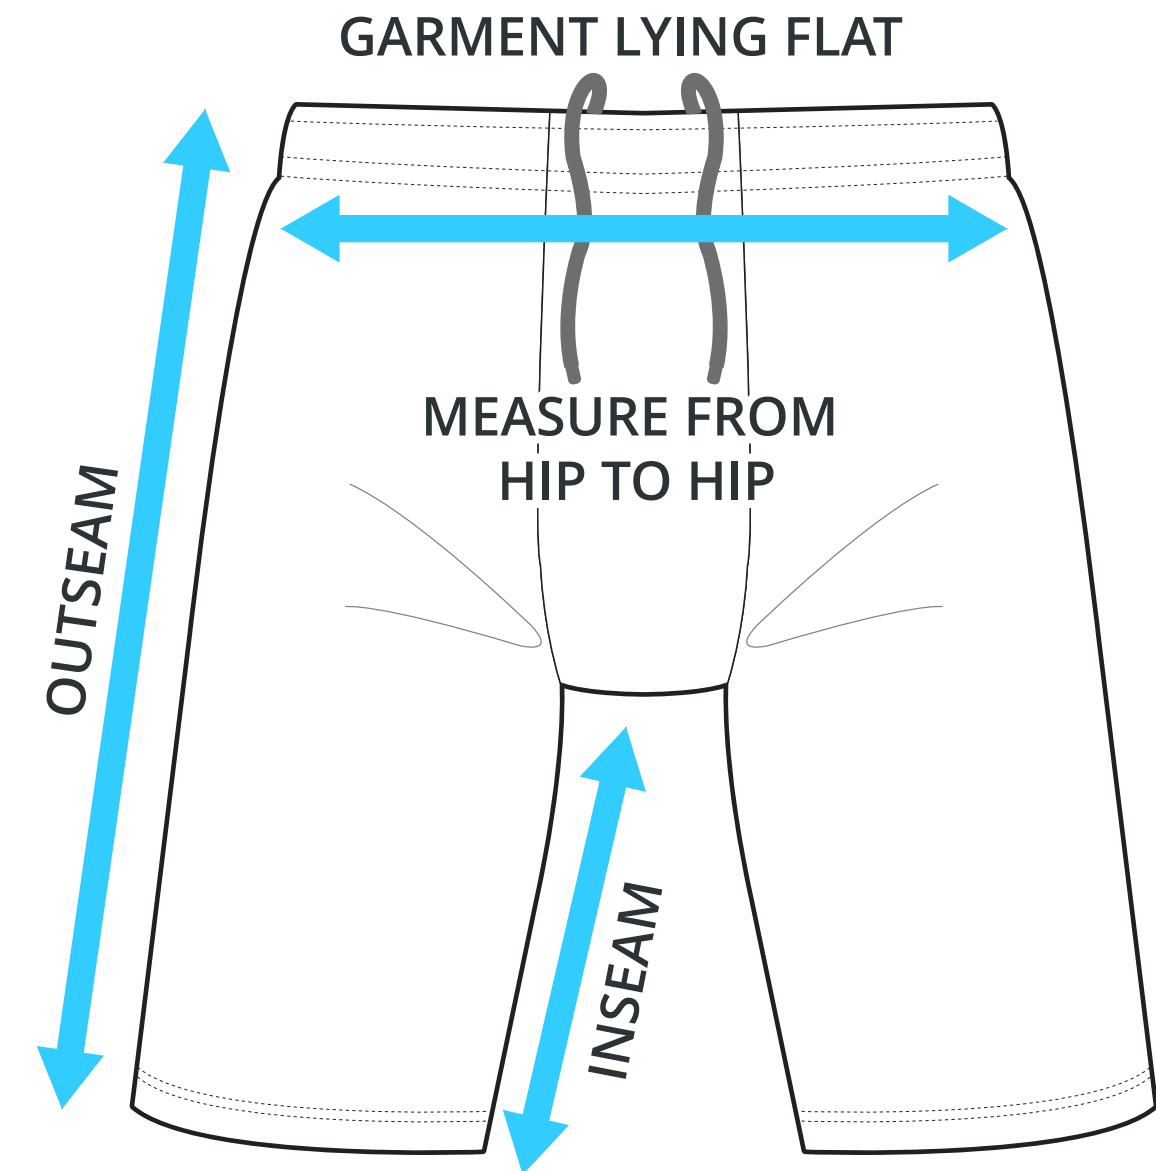

SIZING CHART

DEFENDER PANT SHELL

Part #: HK-SS-150

ADULT SIZING

SIZING CHART(inches)	S	M	L	XL	2XL
Outseam	22.05	22.44	23.03	22.64	23.15
1/2 Hip	24.02	25.20	26.38	27.17	27.95
Inseam	9.25	10.04	10.63	10.43	10.63

SIZING CHART(cm)	S	M	L	XL	2XL
Outseam	56.00	57.00	58.50	57.50	58.80
1/2 Hip	61.00	64.00	67.00	69.00	71.00
Inseam	23.50	25.50	27.00	26.50	27.00

YOUTH SIZING

SIZING CHART(inches)	YM	YL	YXL
Outseam	17.32	18.11	18.50
1/2 Hip	21.65	22.44	23.23
Inseam	7.48	7.87	7.87

SIZING CHART(cm)	YM	YL	YXL
Outseam	44.00	46.00	47.00
1/2 Hip	55.00	57.00	59.00
Inseam	19.00	20.00	20.00

HALF HIP INSEAM/OUTSEAM

To find your size, compare measurements with a similar garment that fits you well.