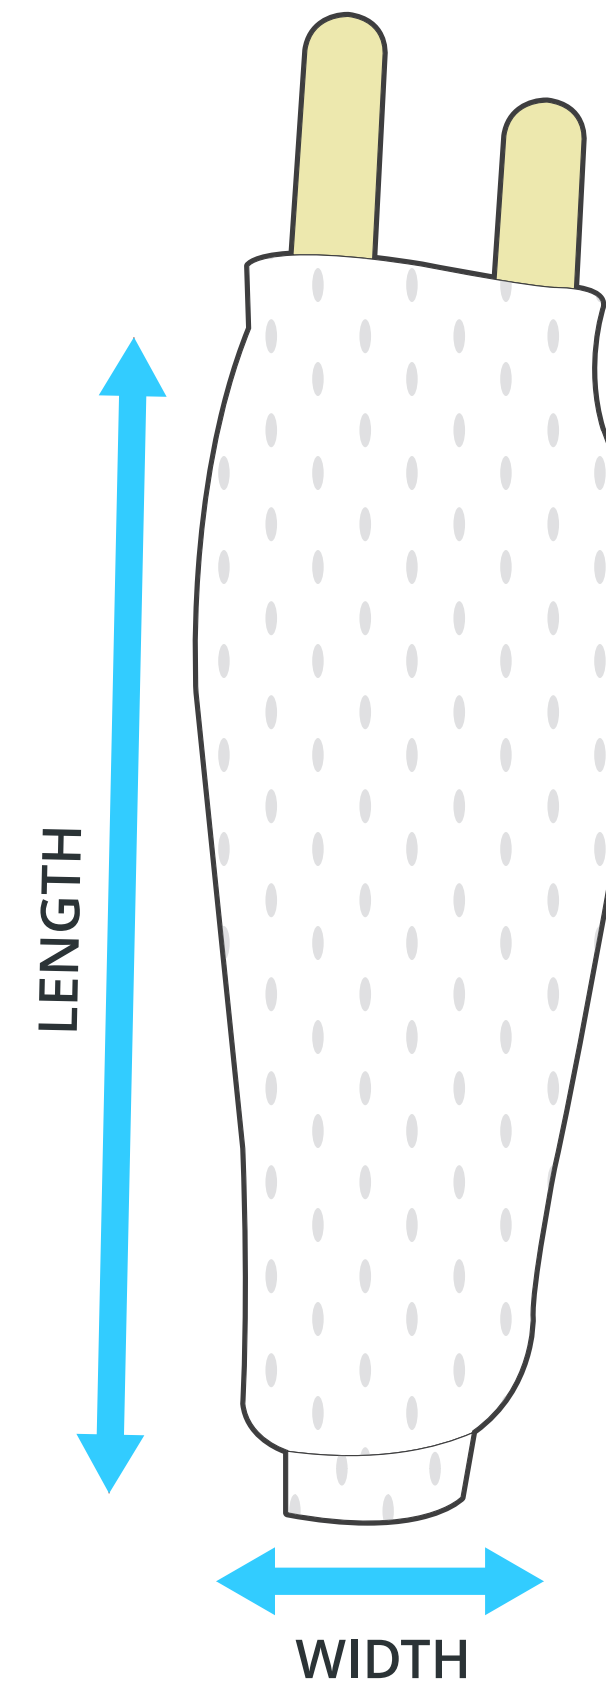

SIZING CHART

PRO STYLE HOCKEY SOCKS

Part #: HK-SS-100

ADULT SIZING

SIZING CHART(inches)	AS-M	AL-XL	AXXL
Width	10.51	11.26	11.26
Length	27.99	30.00	32.01

SIZING CHART(cm)	AS-M	AL-XL	AXXL
Width	26.70	28.60	28.60
Length	71.10	76.20	81.30

YOUTH SIZING

SIZING CHART(inches)	YS-M	YL-XL
Width	8.27	9.49
Length	20.00	24.02

SIZING CHART(cm)	YS-M	YL-XL
Width	21.00	24.10
Length	50.80	61.00

GARMENT LYING FLAT

To find your size, compare measurements with a similar garment that fits you well.