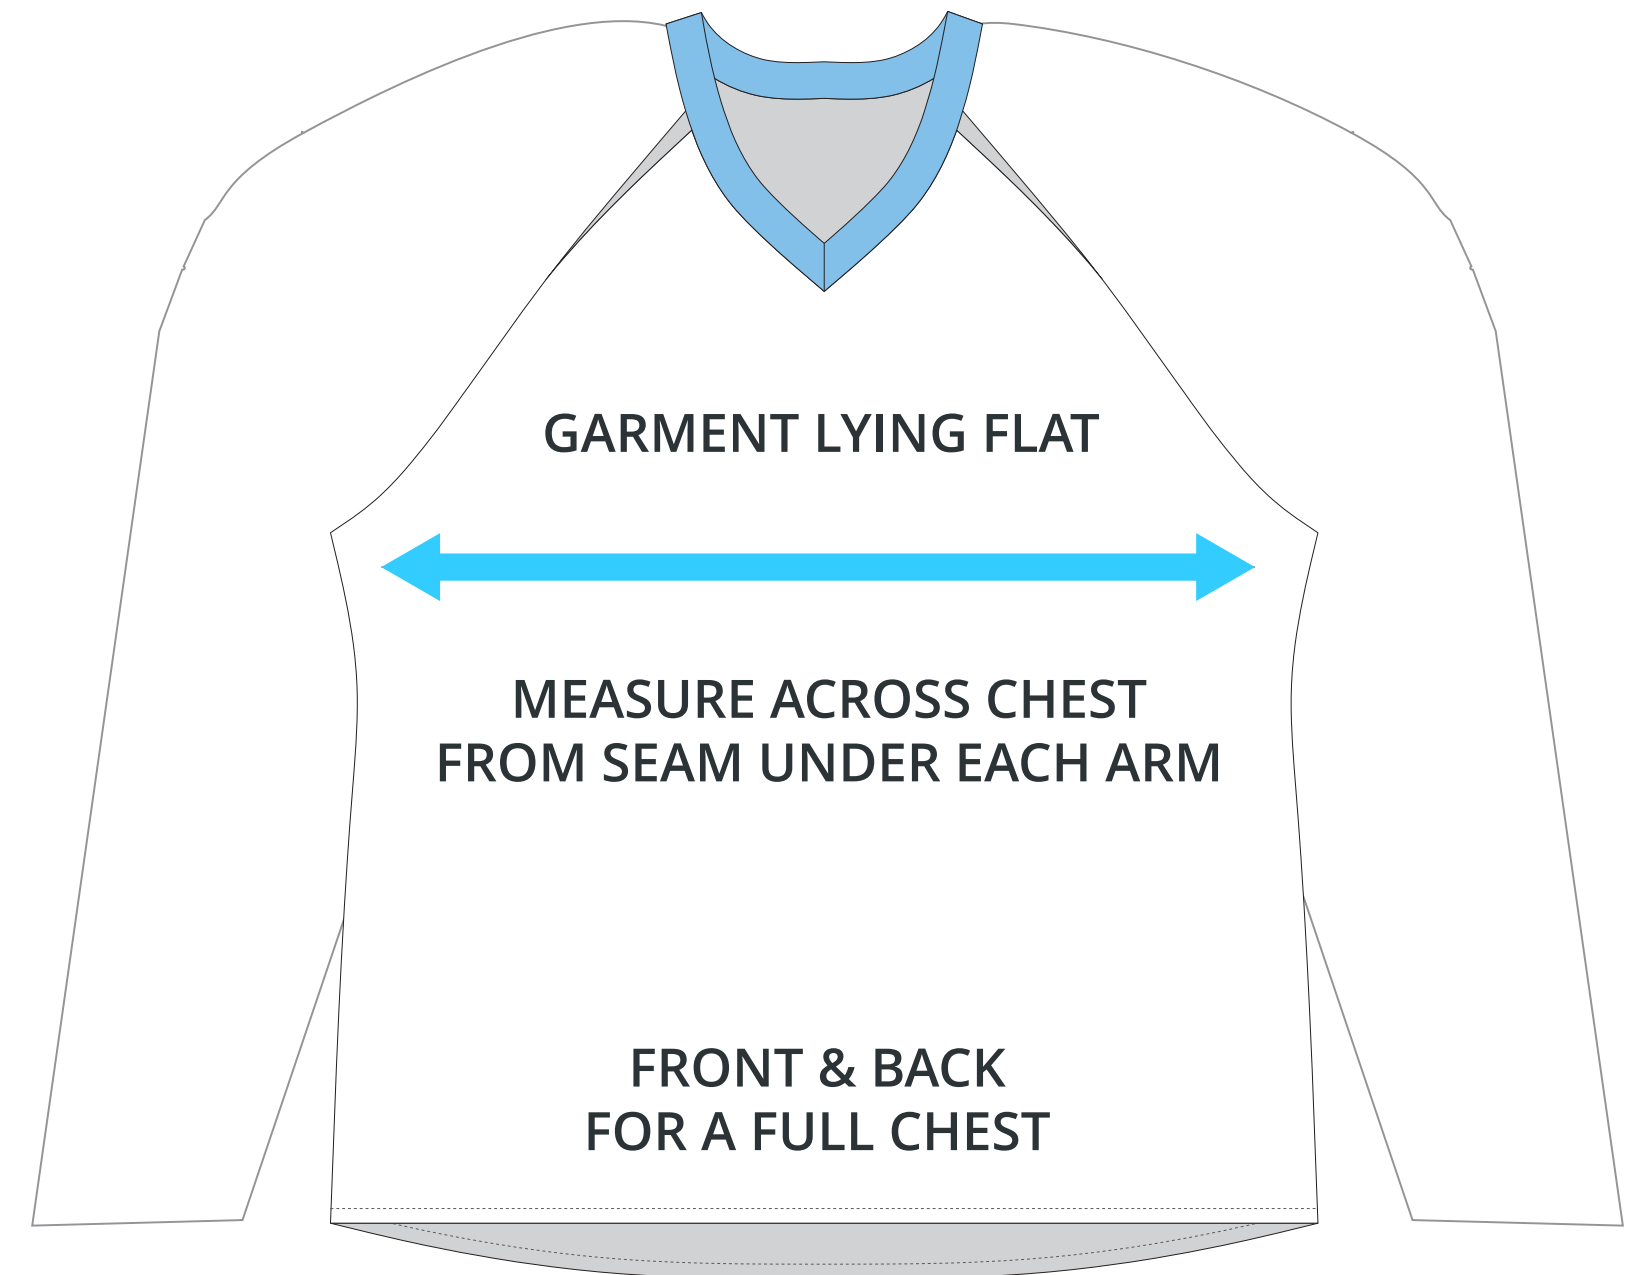

SIZING CHART

DOUBLE OVERTIME REVERSIBLE JERSEY - MESH

Part #: HK-JS-115

ADULT SIZING

SIZING CHART(inches)	S	M	L	XL	XXL
Front length (HSP)	30.51	31.50	32.52	33.50	34.49
Back length (HSP)	32.01	32.99	33.98	35.00	35.98
1/2 Chest	25.00	25.98	27.01	28.62	30.24

SIZING CHART(cm)	S	M	L	XL	XXL
Front length (HSP)	77.50	80.00	82.60	85.10	87.60
Back length (HSP)	81.30	83.80	86.30	88.90	91.40
1/2 Chest	63.50	66.00	68.60	72.70	76.80

YOUTH SIZING

SIZING CHART(inches)	YXS	YS	YM	YL	YXL
Front length (HSP)	23.50	24.76	26.50	27.99	29.49
Back length (HSP)	25.00	26.26	27.99	29.49	30.98
1/2 Chest	17.52	18.86	20.24	21.26	22.24

SIZING CHART(cm)	YXS	YS	YM	YL	YXL
Front length (HSP)	59.70	62.90	67.30	71.10	74.90
Back length (HSP)	63.50	66.70	71.10	74.90	78.70
1/2 Chest	44.50	47.90	51.40	54.00	56.50

GOALIE SIZING

YGC	IGC	AGC
29.02	32.01	34.02
30.51	33.46	35.47
25.00	28.62	32.01

YGC	IGC	AGC
73.70	81.30	86.40
77.50	85.00	90.10
63.50	72.70	81.30

HALF CHEST FULL CHEST

To find your size, compare measurements with a similar garment that fits you well.