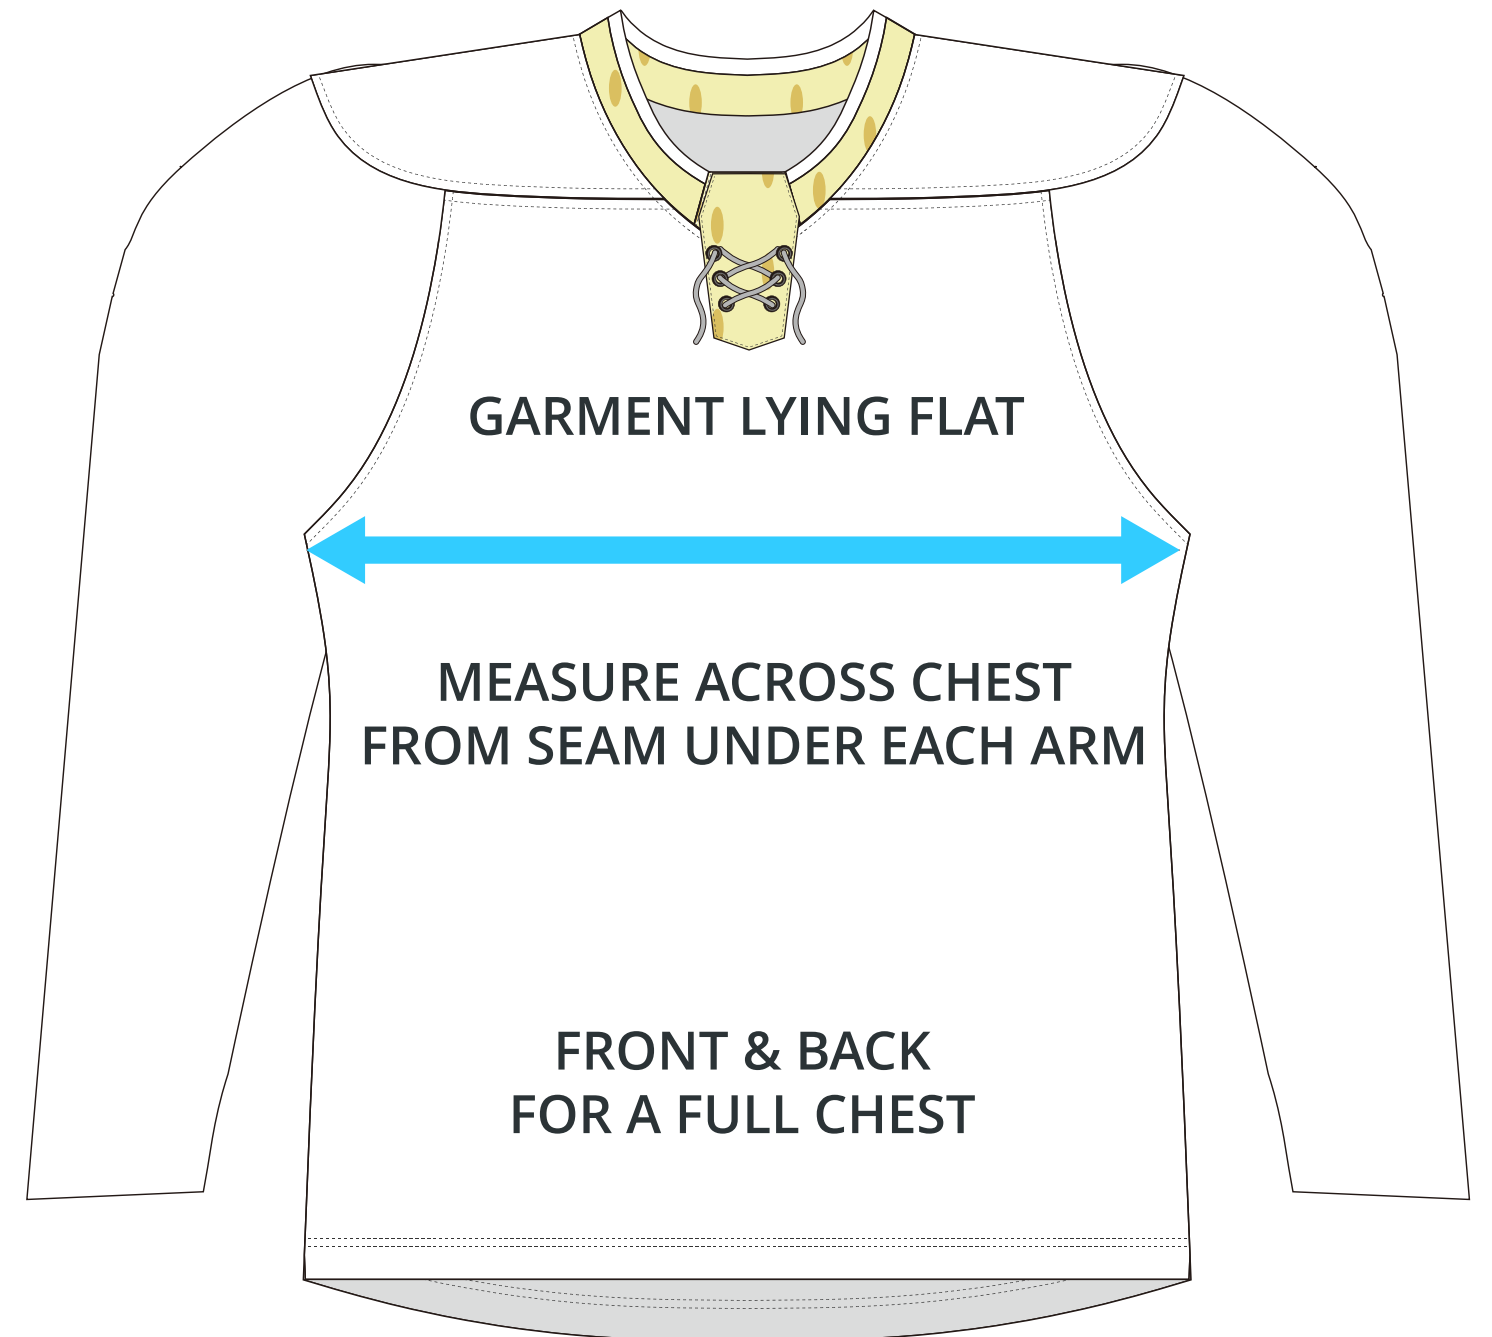

SIZING CHART(cm)	S	M	L	XL	XXL	3XL
Front length (HSP)	77.50	80.00	82.60	85.10	87.60	90.00
Back length (HSP)	81.30	83.80	86.30	88.90	91.40	94.00
1/2 Chest	63.50	66.00	68.60	72.70	76.80	80.90

YOUTH SIZING

SIZING CHART(inches)	YXS	YS	YM	YL	YXL
Front length (HSP)	23.50	24.76	26.50	27.99	29.49
Back length (HSP)	25.00	26.26	27.99	29.49	30.98
1/2 Chest	17.52	18.86	20.24	21.26	22.24

SIZING CHART(cm)	YXS	YS	YM	YL	YXL
Front length (HSP)	59.70	62.90	67.30	71.10	74.90
Back length (HSP)	63.50	66.70	71.10	74.90	78.70
1/2 Chest	44.50	47.90	51.40	54.00	56.50

GOALIE SIZING

YGC	IGC	AGC
29.02	32.01	34.02
30.51	33.46	35.47
25.00	28.62	32.01

YGC	IGC	AGC
73.70	81.30	86.40
77.50	85.00	90.10
63.50	72.70	81.30

HALF CHEST FULL CHEST

To find your size, compare measurements with a similar garment that fits you well.