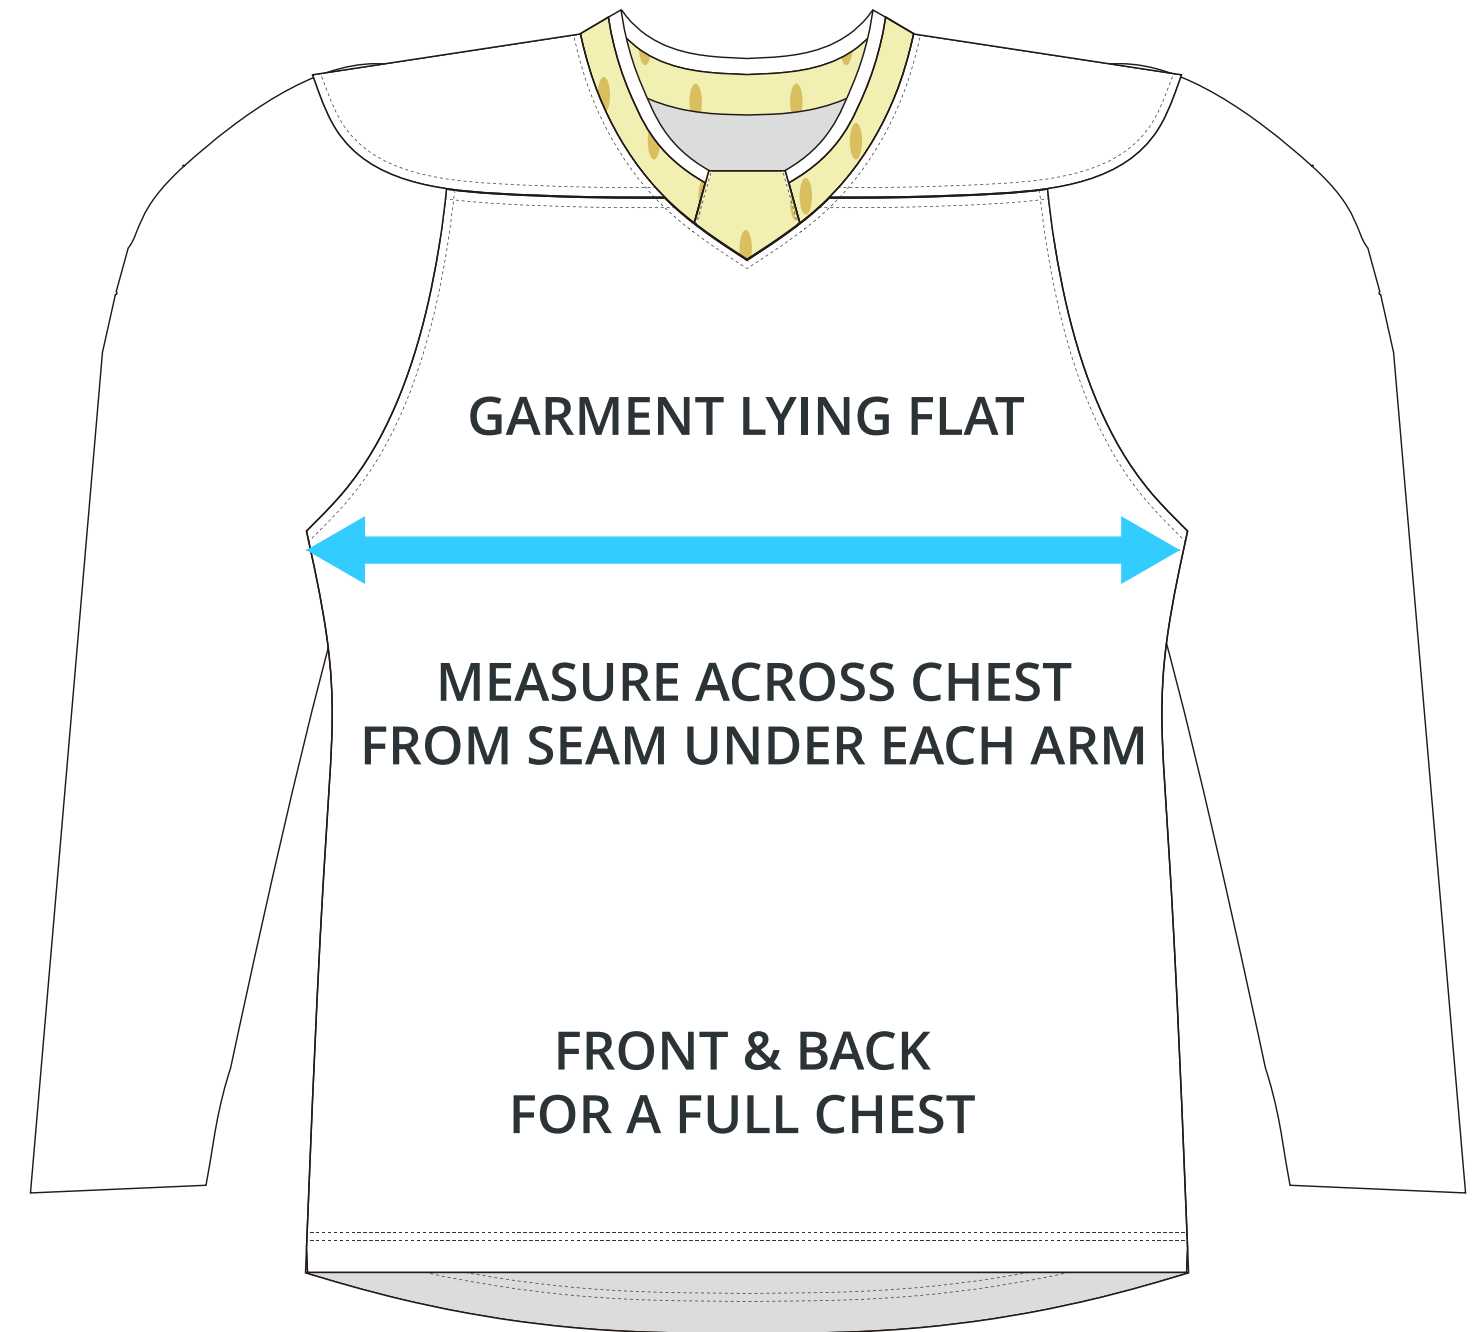

SIZING CHART

SNIPER HOCKEY JERSEY

Part #: HK-JS-110

ADULT SIZING

SIZING CHART(inches)	S	M	L	XL	XXL	3XL	4XL
Front length (HSP)	30.51	31.50	32.52	33.50	34.49	35.43	36.42
Back length (HSP)	32.01	32.99	33.98	35.00	35.98	37.01	37.99
1/2 Chest	25.00	25.98	27.01	28.62	30.24	31.85	33.46

SIZING CHART(cm)	S	M	L	XL	XXL	3XL	4XL
Front length (HSP)	77.50	80.00	82.60	85.10	87.60	90.00	92.50
Back length (HSP)	81.30	83.80	86.30	88.90	91.40	94.00	96.50
1/2 Chest	63.50	66.00	68.60	72.70	76.80	80.90	85.00

YOUTH SIZING

SIZING CHART(inches)	YXS	YS	YM	YL	YXL
Front length (HSP)	23.50	24.76	26.50	27.99	29.49
Back length (HSP)	25.00	26.26	27.99	29.49	30.98
1/2 Chest	17.52	18.86	20.24	21.26	22.24

SIZING CHART(cm)	YXS	YS	YM	YL	YXL
Front length (HSP)	59.70	62.90	67.30	71.10	74.90
Back length (HSP)	63.50	66.70	71.10	74.90	78.70
1/2 Chest	44.50	47.90	51.40	54.00	56.50

GOALIE SIZING

YGC	IGC	AGC
29.02	32.01	34.02
30.51	33.46	35.47
25.00	28.62	32.01

YGC	IGC	AGC
73.70	81.30	86.40
77.50	85.00	90.10
63.50	72.70	81.30

HALF CHEST FULL CHEST

To find your size, compare measurements with a similar garment that fits you well.