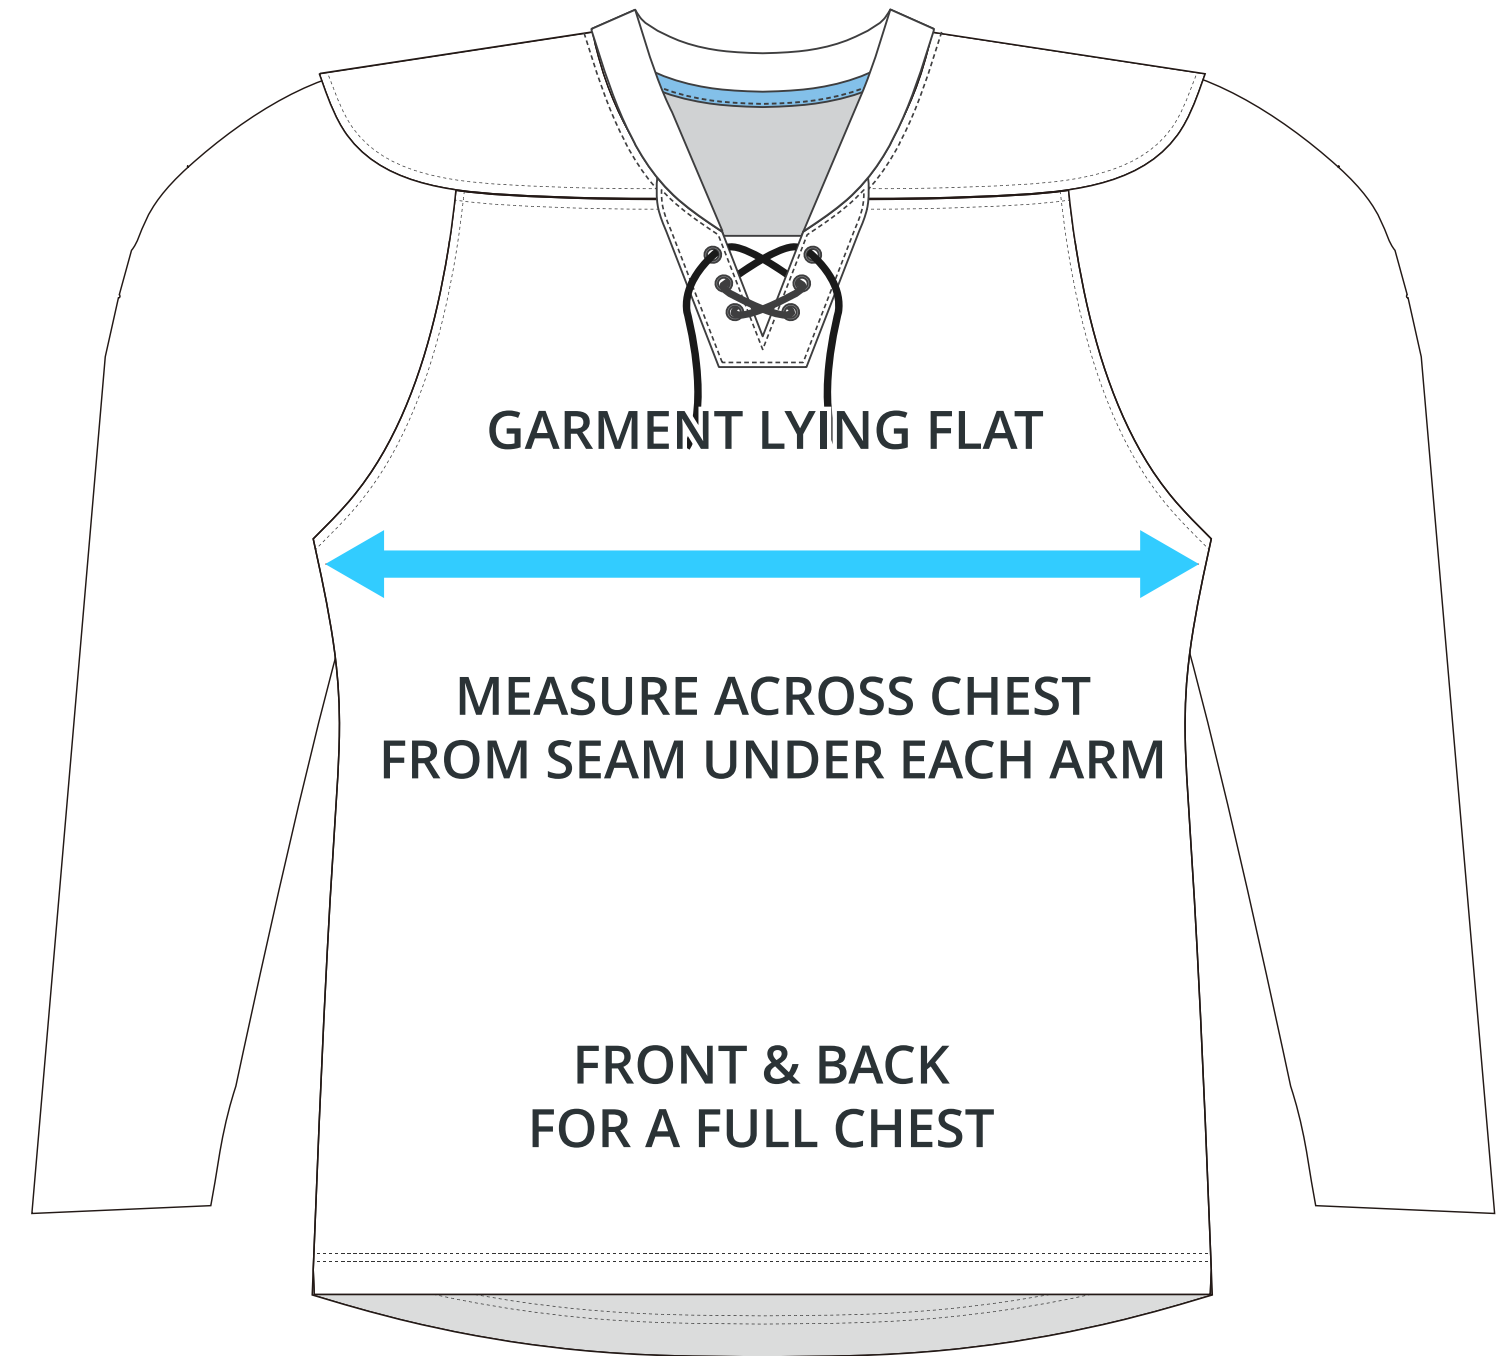

SIZING CHART

HOWITZER PRO HOCKEY JERSEY - W/LACE NECK

Part #: HK-JS-105

ADULT SIZING

SIZING CHART(inches)	S	M	L	XL	XXL	3XL
Front length (HSP)	30.51	31.50	32.52	33.50	34.49	35.43
Back length (HSP)	32.01	32.99	33.98	35.00	35.98	37.01
1/2 Chest	25.00	25.98	27.01	28.62	30.24	31.85

SIZING CHART(cm)	S	M	L	XL	XXL	3XL
Front length (HSP)	77.50	80.00	82.60	85.10	87.60	90.00
Back length (HSP)	81.30	83.80	86.30	88.90	91.40	94.00
1/2 Chest	63.50	66.00	68.60	72.70	76.80	80.90

YOUTH SIZING

SIZING CHART(inches)	YXS	YS	YM	YL	YXL
Front length (HSP)	23.50	24.76	26.50	27.99	29.49
Back length (HSP)	25.00	26.26	27.99	29.49	30.98
1/2 Chest	17.52	18.86	20.24	21.26	22.24

SIZING CHART(cm)	YXS	YS	YM	YL	YXL
Front length (HSP)	59.70	62.90	67.30	71.10	74.90
Back length (HSP)	63.50	66.70	71.10	74.90	78.70
1/2 Chest	44.50	47.90	51.40	54.00	56.50

GOALIE SIZING

YGC	IGC	AGC
29.02	32.01	34.02
30.51	33.46	35.47
25.00	28.62	32.01

YGC	IGC	AGC
73.70	81.30	86.40
77.50	85.00	90.10
63.50	72.70	81.30

HALF CHEST FULL CHEST

To find your size, compare measurements with a similar garment that fits you well.