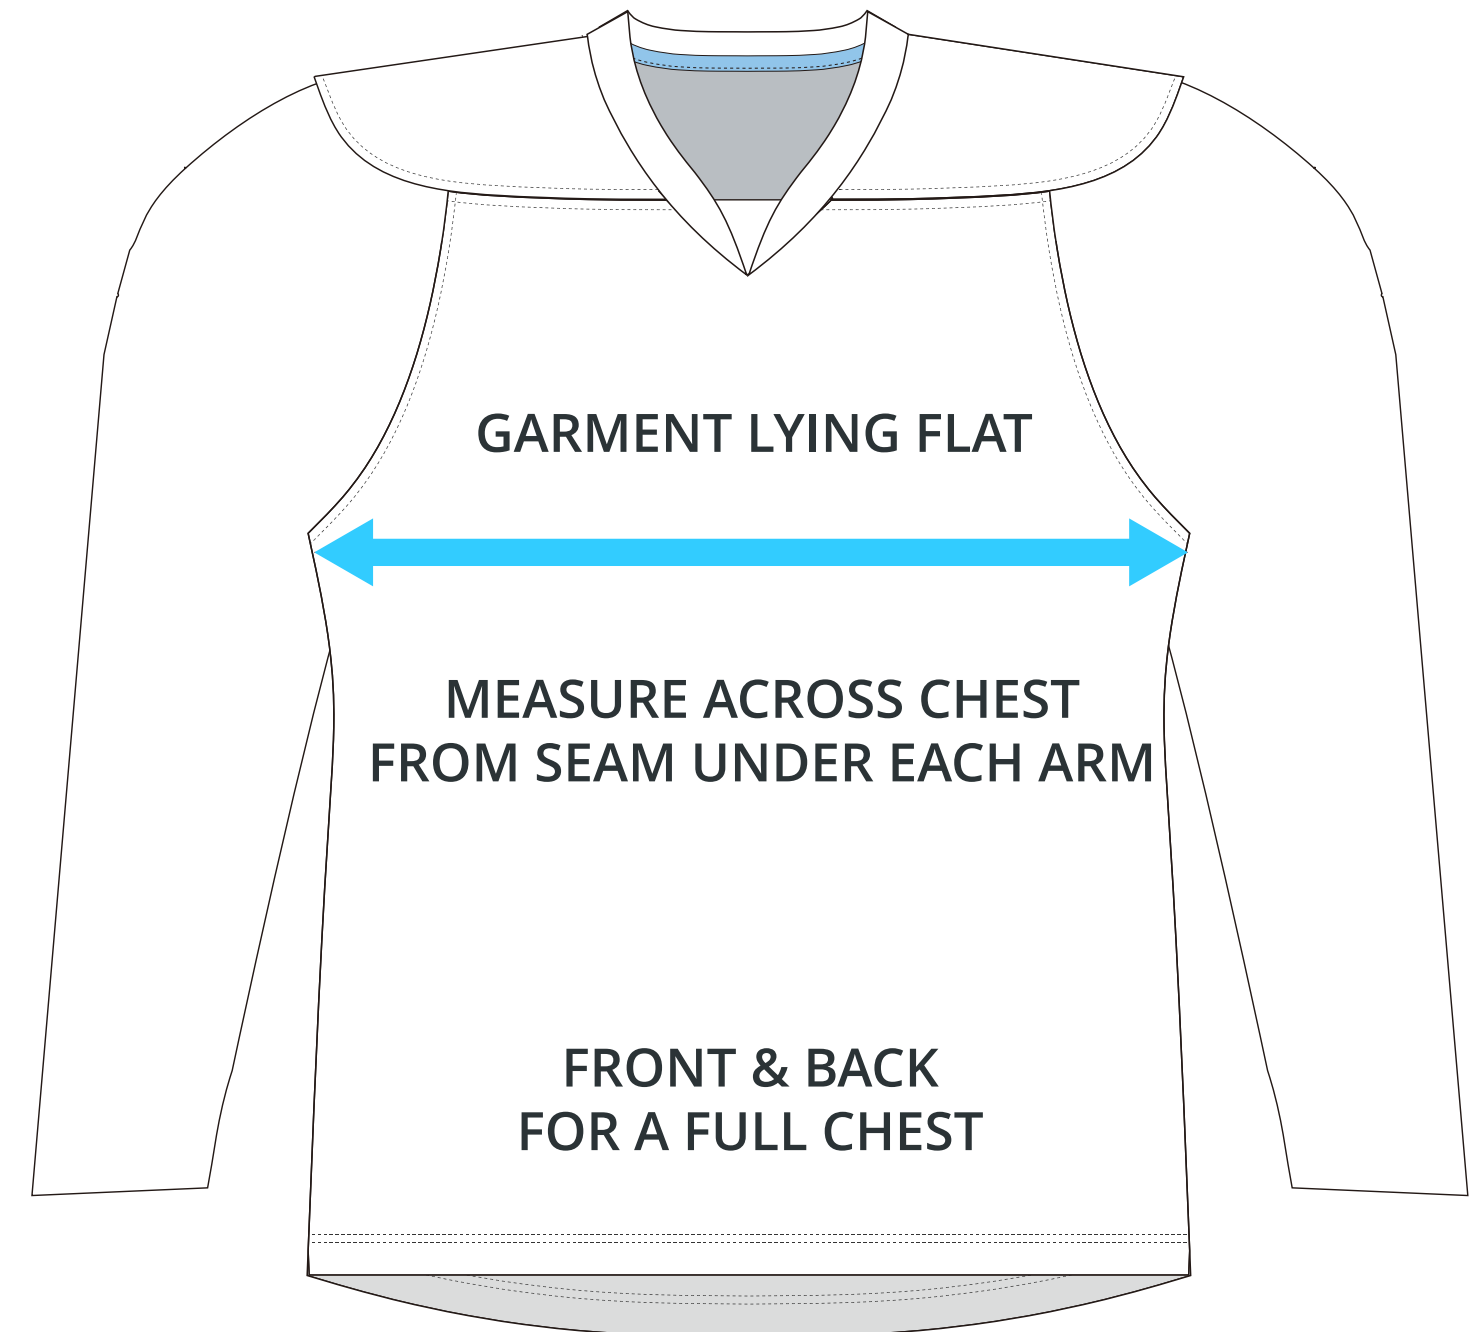

SIZING CHART

HOWITZER HOCKEY JERSEY

Part #: HK-JS-104

ADULT SIZING

SIZING CHART(inches)	S	M	L	XL	XXL	3XL
Front length (HSP)	30.51	31.50	32.52	33.50	34.49	35.43
Back length (HSP)	32.01	32.99	33.98	35.00	35.98	37.01
1/2 Chest	25.00	25.98	27.01	28.62	30.24	31.85

SIZING CHART(cm)	S	M	L	XL	XXL	3XL
Front length (HSP)	77.50	80.00	82.60	85.10	87.60	90.00
Back length (HSP)	81.30	83.80	86.30	88.90	91.40	94.00
1/2 Chest	63.50	66.00	68.60	72.70	76.80	80.90

YOUTH SIZING

SIZING CHART(inches)	YXS	YS	YM	YL	YXL
Front length (HSP)	23.50	24.76	26.50	27.99	29.49
Back length (HSP)	25.00	26.26	27.99	29.49	30.98
1/2 Chest	17.52	18.86	20.24	21.26	22.24

SIZING CHART(cm)	YXS	YS	YM	YL	YXL
Front length (HSP)	59.70	62.90	67.30	71.10	74.90
Back length (HSP)	63.50	66.70	71.10	74.90	78.70
1/2 Chest	44.50	47.90	51.40	54.00	56.50

GOALIE SIZING

YGC	IGC	AGC
29.02	32.01	34.02
30.51	33.46	35.47
25.00	28.62	32.01

YGC	IGC	AGC
73.70	81.30	86.40
77.50	85.00	90.10
63.50	72.70	81.30

HALF CHEST FULL CHEST

To find your size, compare measurements with a similar garment that fits you well.