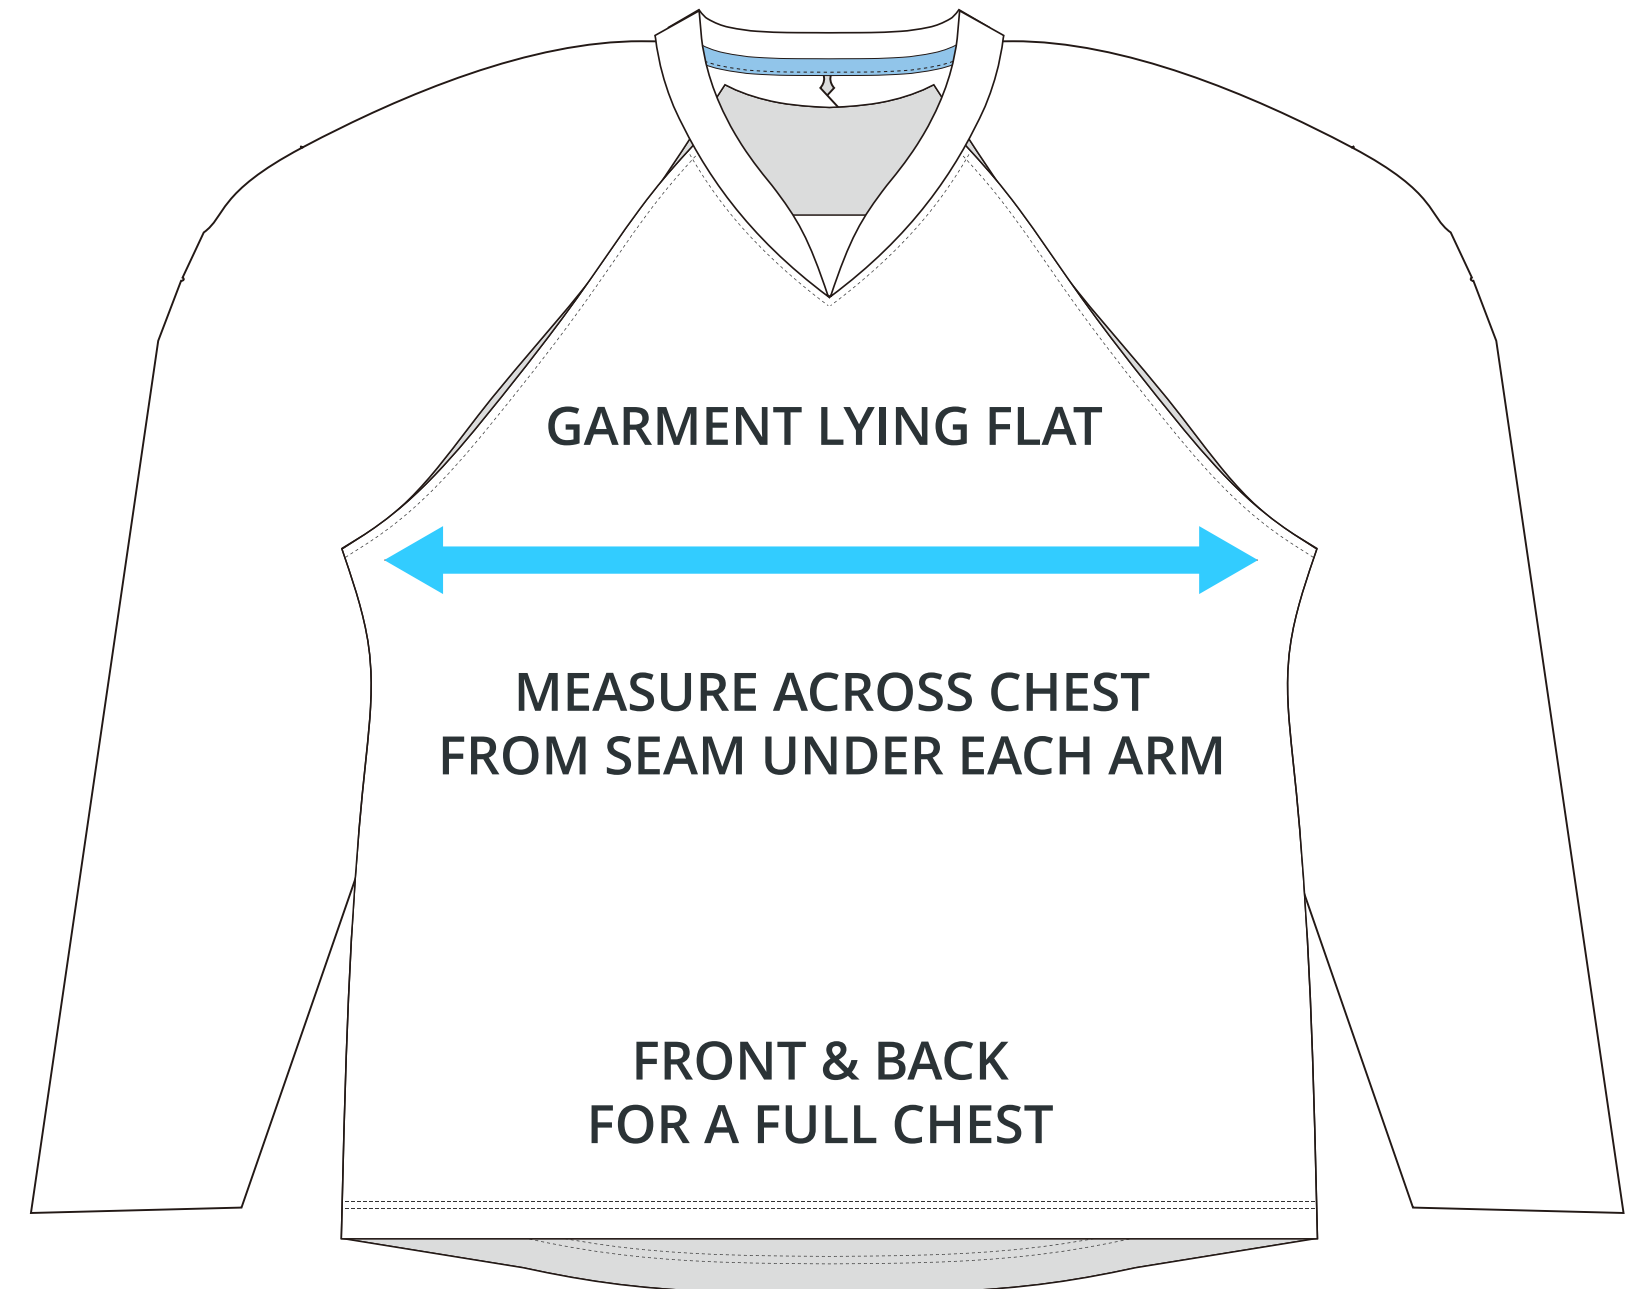

SIZING CHART(cm)	S	M	L	XL	XXL	3XL
Front length (HSP)	77.50	80.00	82.60	85.10	87.60	90.00
Back length (HSP)	81.30	83.80	86.30	88.90	91.40	94.00
1/2 Chest	63.50	66.00	68.60	72.70	76.80	80.90

YOUTH SIZING

SIZING CHART(inches)	YXS	YS	YM	YL	YXL
Front length (HSP)	23.50	24.76	26.50	27.99	29.49
Back length (HSP)	25.00	26.26	27.99	29.49	30.98
1/2 Chest	17.52	18.86	20.24	21.26	22.24

SIZING CHART(cm)	YXS	YS	YM	YL	YXL
Front length (HSP)	59.70	62.90	67.30	71.10	74.90
Back length (HSP)	63.50	66.70	71.10	74.90	78.70
1/2 Chest	44.50	47.90	51.40	54.00	56.50

GOALIE SIZING

YGC	IGC	AGC
29.02	32.01	34.02
30.51	33.46	35.47
25.00	28.62	32.01

YGC	IGC	AGC
73.70	81.30	86.40
77.50	85.00	90.10
63.50	72.70	81.30

HALF CHEST FULL CHEST

To find your size, compare measurements with a similar garment that fits you well.