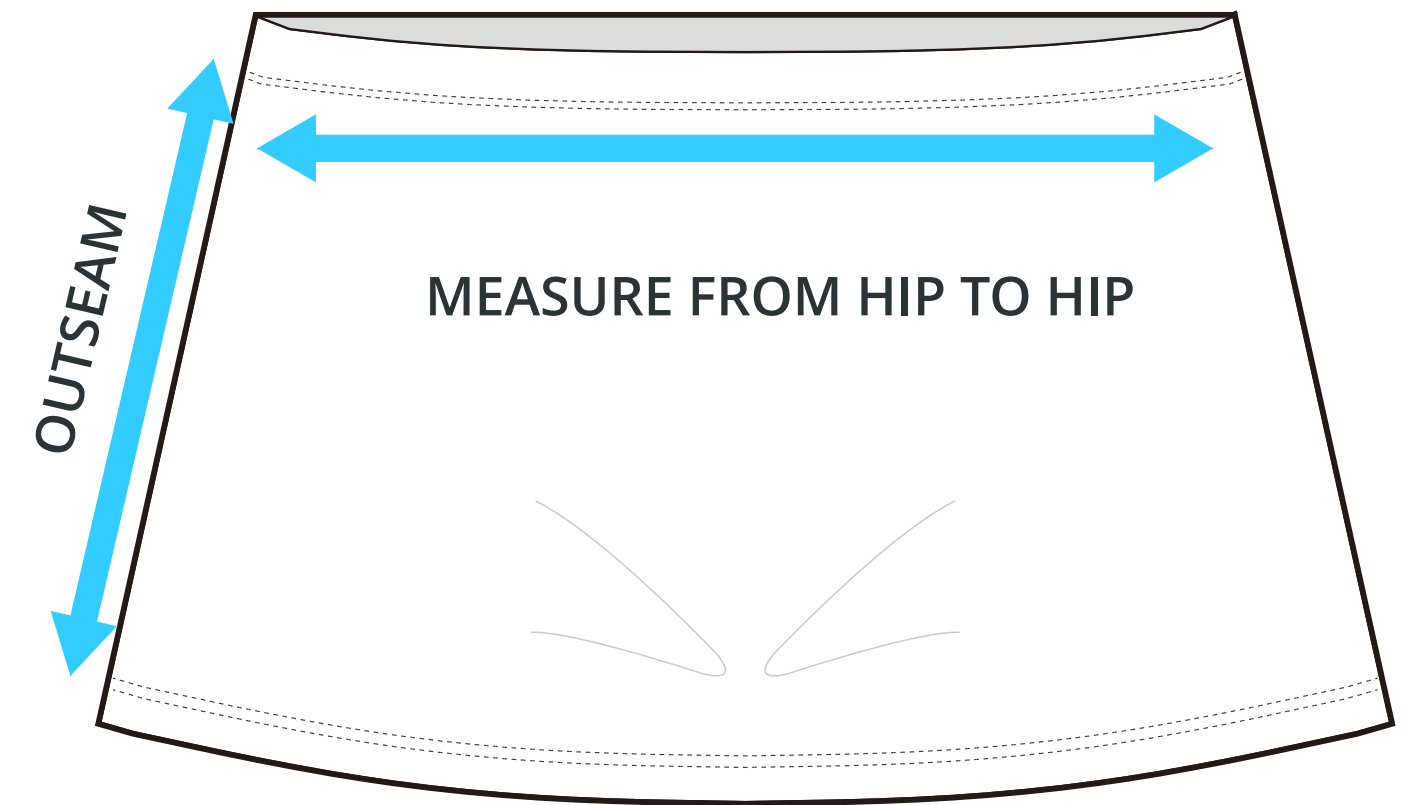

SIZING CHART

ADVANTAGE SKORT

Part #: FH-SS-104

ADULT SIZING

SIZING CHART(inches)	XS	S	M	L	XL	2XL	3XL
Side seam	12.80	13.19	13.58	13.98	14.37	14.76	15.16
Outseam	9.45	9.84	10.24	10.63	11.02	11.42	11.81

SIZING CHART(cm)	XS	S	M	L	XL	2XL	3XL
Side seam	32.50	33.50	34.50	35.50	36.50	37.50	38.50
Outseam	24.00	25.00	26.00	27.00	28.00	29.00	30.00

GIRLS SIZING

SIZING CHART(inches)	G2XS	GXS	GS	GM	GL	GXL
Side seam	10.43	10.83	11.22	11.61	12.01	12.40
Outseam	7.09	7.48	7.87	8.27	8.66	9.06

SIZING CHART(cm)	G2XS	GXS	GS	GM	GL	GXL
Side seam	26.50	27.50	28.50	29.50	30.50	31.50
Outseam	18.00	19.00	20.00	21.00	22.00	23.00

HALF HIP SIDESEAM/OUTSEAM

GARMENT LYING FLAT

To find your size, compare measurements with a similar garment that fits you well.