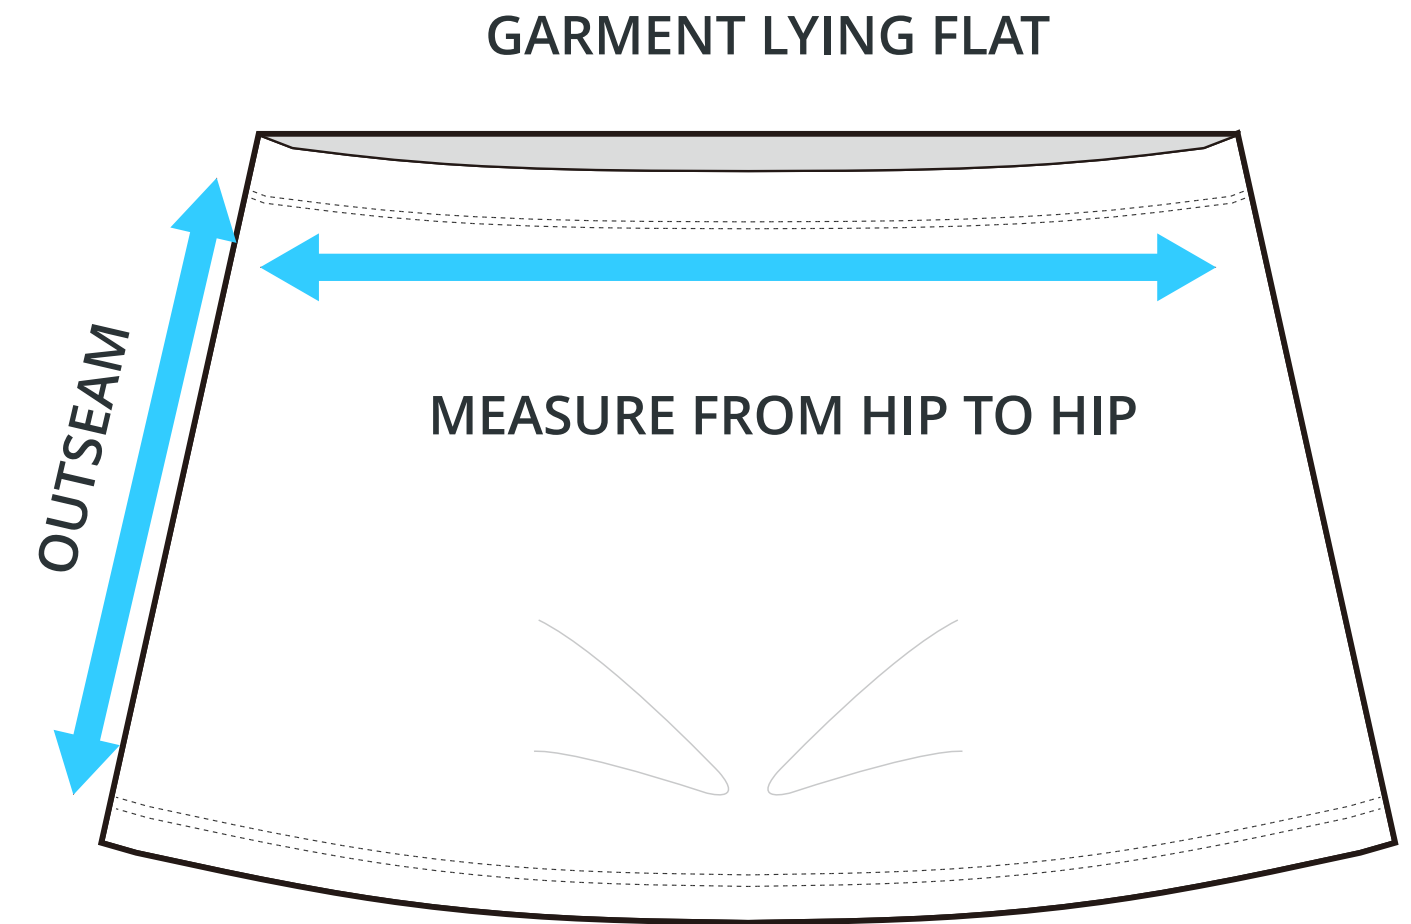

SIZING CHART

ADVANTAGE SKIRT

Part #: FH-SS-101

ADULT SIZING

SIZING CHART(inches)	XS	S	M	L	XL	2XL	3XL
Side seam	12.80	13.19	13.58	13.98	14.37	14.76	15.16
Outseam	9.45	9.84	10.24	10.63	11.02	11.42	11.81

SIZING CHART(cm)	XS	S	M	L	XL	2XL	3XL
Side seam	32.50	33.50	34.50	35.50	36.50	37.50	38.50
Outseam	24.00	25.00	26.00	27.00	28.00	29.00	30.00

GIRLS SIZING

SIZING CHART(inches)	G2XS	GXS	GS	GM	GL	GXL
Side seam	10.43	10.83	11.22	11.61	12.01	12.40
Outseam	7.09	7.48	7.87	8.27	8.66	9.06

SIZING CHART(cm)	G2XS	GXS	GS	GM	GL	GXL
Side seam	26.50	27.50	28.50	29.50	30.50	31.50
Outseam	18.00	19.00	20.00	21.00	22.00	23.00

HALF HIP SIDESEAM/OUTSEAM

To find your size, compare measurements with a similar garment that fits you well.