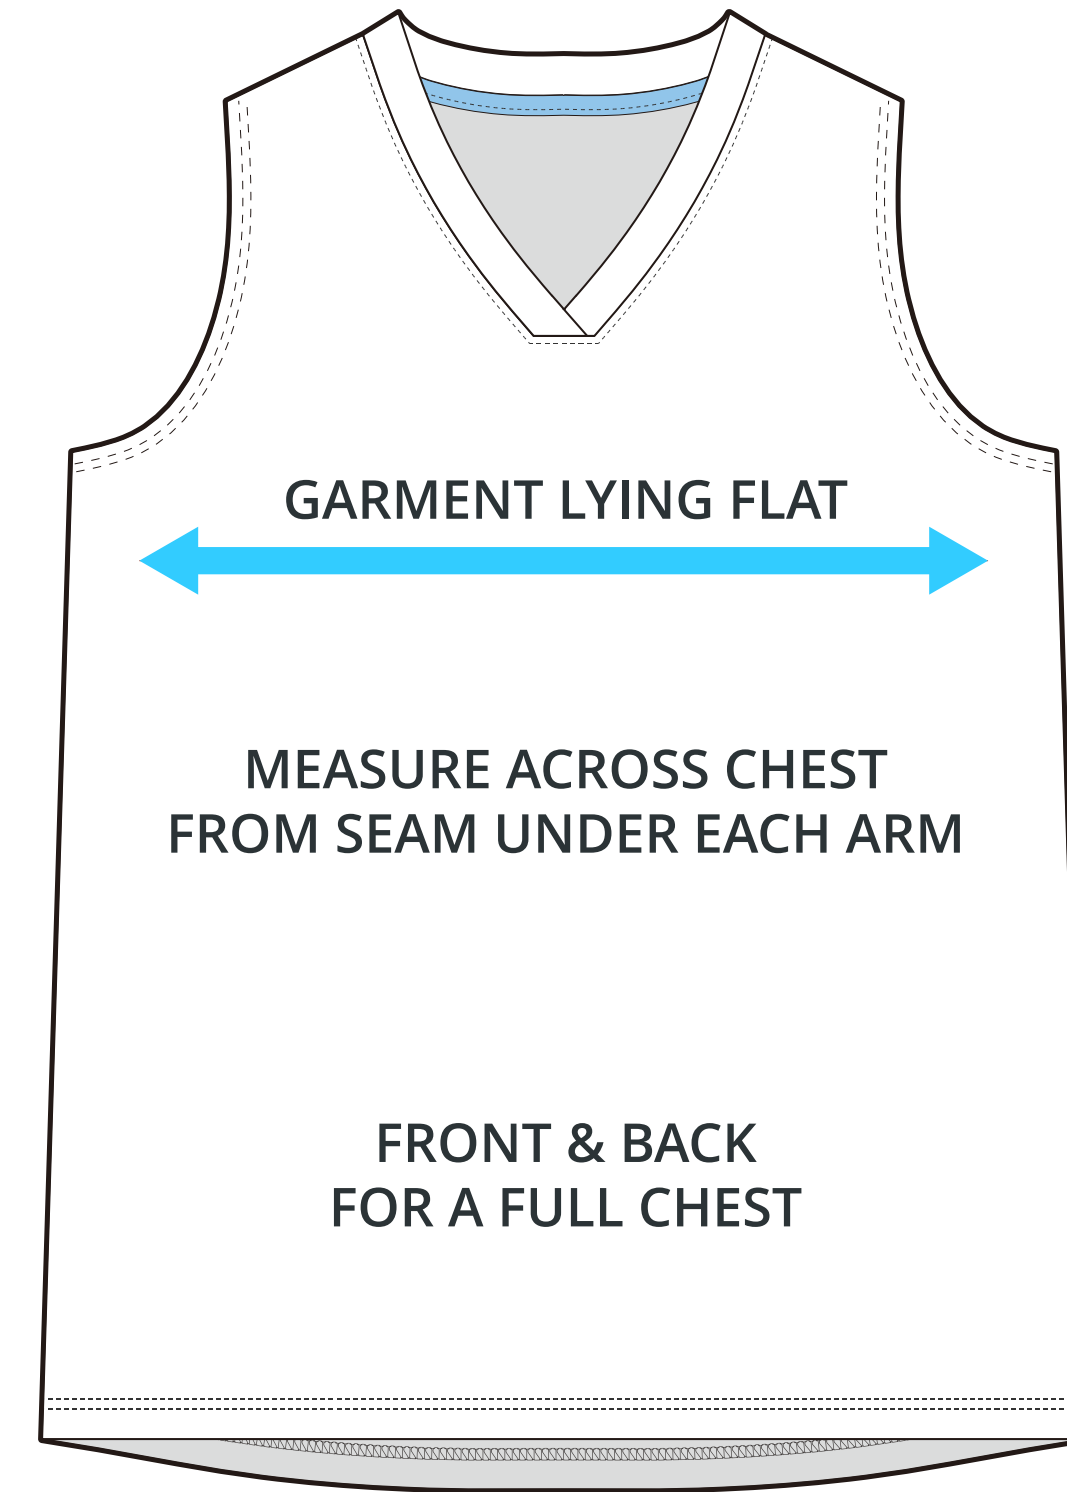

SIZING CHART

ASSIST STRETCH JERSEY - SLEEVELESS

Part #: FH-JS-112

ADULT SIZING

SIZING CHART(inches)	XS	S	M	L	XL	2XL	3XL
1/2 Chest	16.54	17.72	18.90	20.08	21.26	22.44	23.62
Front length (HSP)	25.59	26.38	27.17	27.95	28.74	29.53	30.31
Back length (From CB)	26.57	27.36	28.15	28.94	29.72	30.51	31.30

SIZING CHART(cm)	XS	S	M	L	XL	2XL	3XL
1/2 Chest	42.00	45.00	48.00	51.00	54.00	57.00	60.00
Front length (HSP)	65.00	67.00	69.00	71.00	73.00	75.00	77.00
Back length (From CB)	67.50	69.50	71.50	73.50	75.50	77.50	79.50

GIRLS SIZING

SIZING CHART(inches)	GXS	GS	GM	GL
1/2 Chest	13.39	14.17	14.96	15.75
Front length (HSP)	19.29	20.87	22.44	24.02
Back length (HSP)	20.39	21.85	23.43	25.00

SIZING CHART(cm)	GXS	GS	GM	GL
1/2 Chest	34.00	36.00	38.00	40.00
Front length (HSP)	49.00	53.00	57.00	61.00
Back length (HSP)	51.80	55.50	59.50	63.50

HALF CHEST FULL CHEST

To find your size, compare measurements with a similar garment that fits you well.