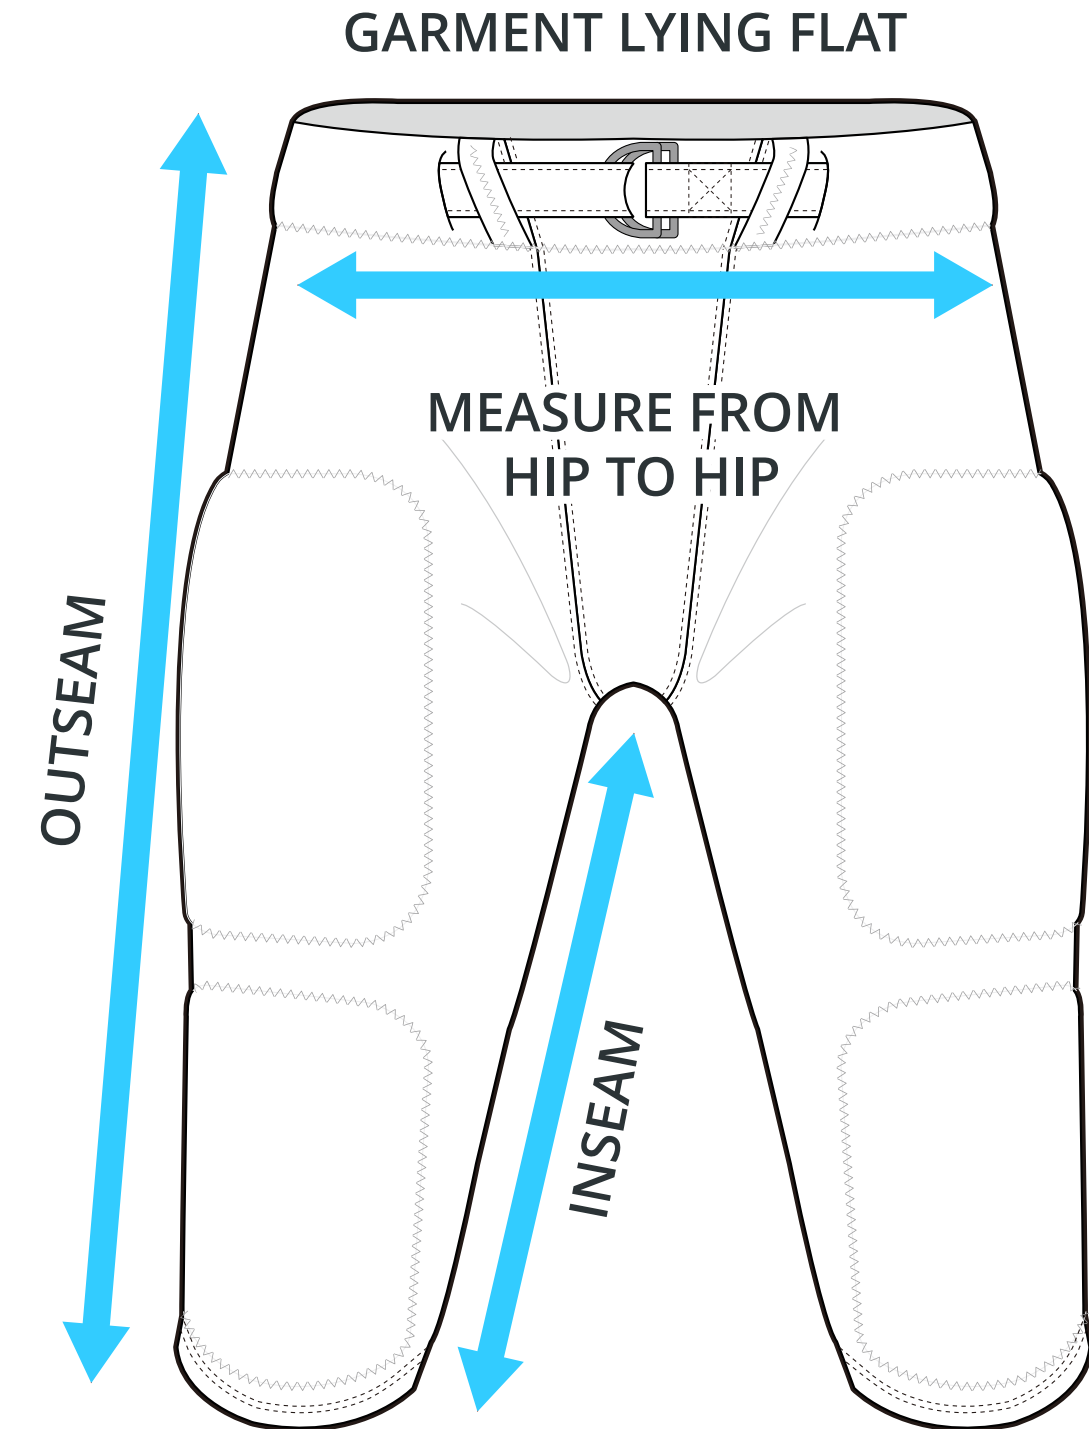

### ADULT SIZING

SIZING CHART(inches)	S	M	L	XL	2XL	3XL	4XL	5XL
Outseam	24.41	25.20	25.98	26.77	27.56	28.35	29.13	29.92
1/2 Hip	17.32	18.50	20.08	21.65	23.23	24.80	26.38	27.95

SIZING CHART(cm)	S	M	L	XL	2XL	3XL	4XL	5XL
Outseam	62.00	64.00	66.00	68.00	70.00	72.00	74.00	76.00
1/2 Hip	44.00	47.00	51.00	55.00	59.00	63.00	67.00	71.00

### YOUTH SIZING

SIZING CHART(inches)	YXS	YS	YM	YL	YXL
Outseam	16.93	18.50	20.08	21.65	23.23
1/2 Hip	12.99	13.78	14.57	15.35	16.14

SIZING CHART(cm)	YXS	YS	YM	YL	YXL
Outseam	43.00	47.00	51.00	55.00	59.00
1/2 Hip	33.00	35.00	37.00	39.00	41.00

## HALF HIP INSEAM/OUTSEAM

To find your size, compare measurements with a similar garment that fits you well.