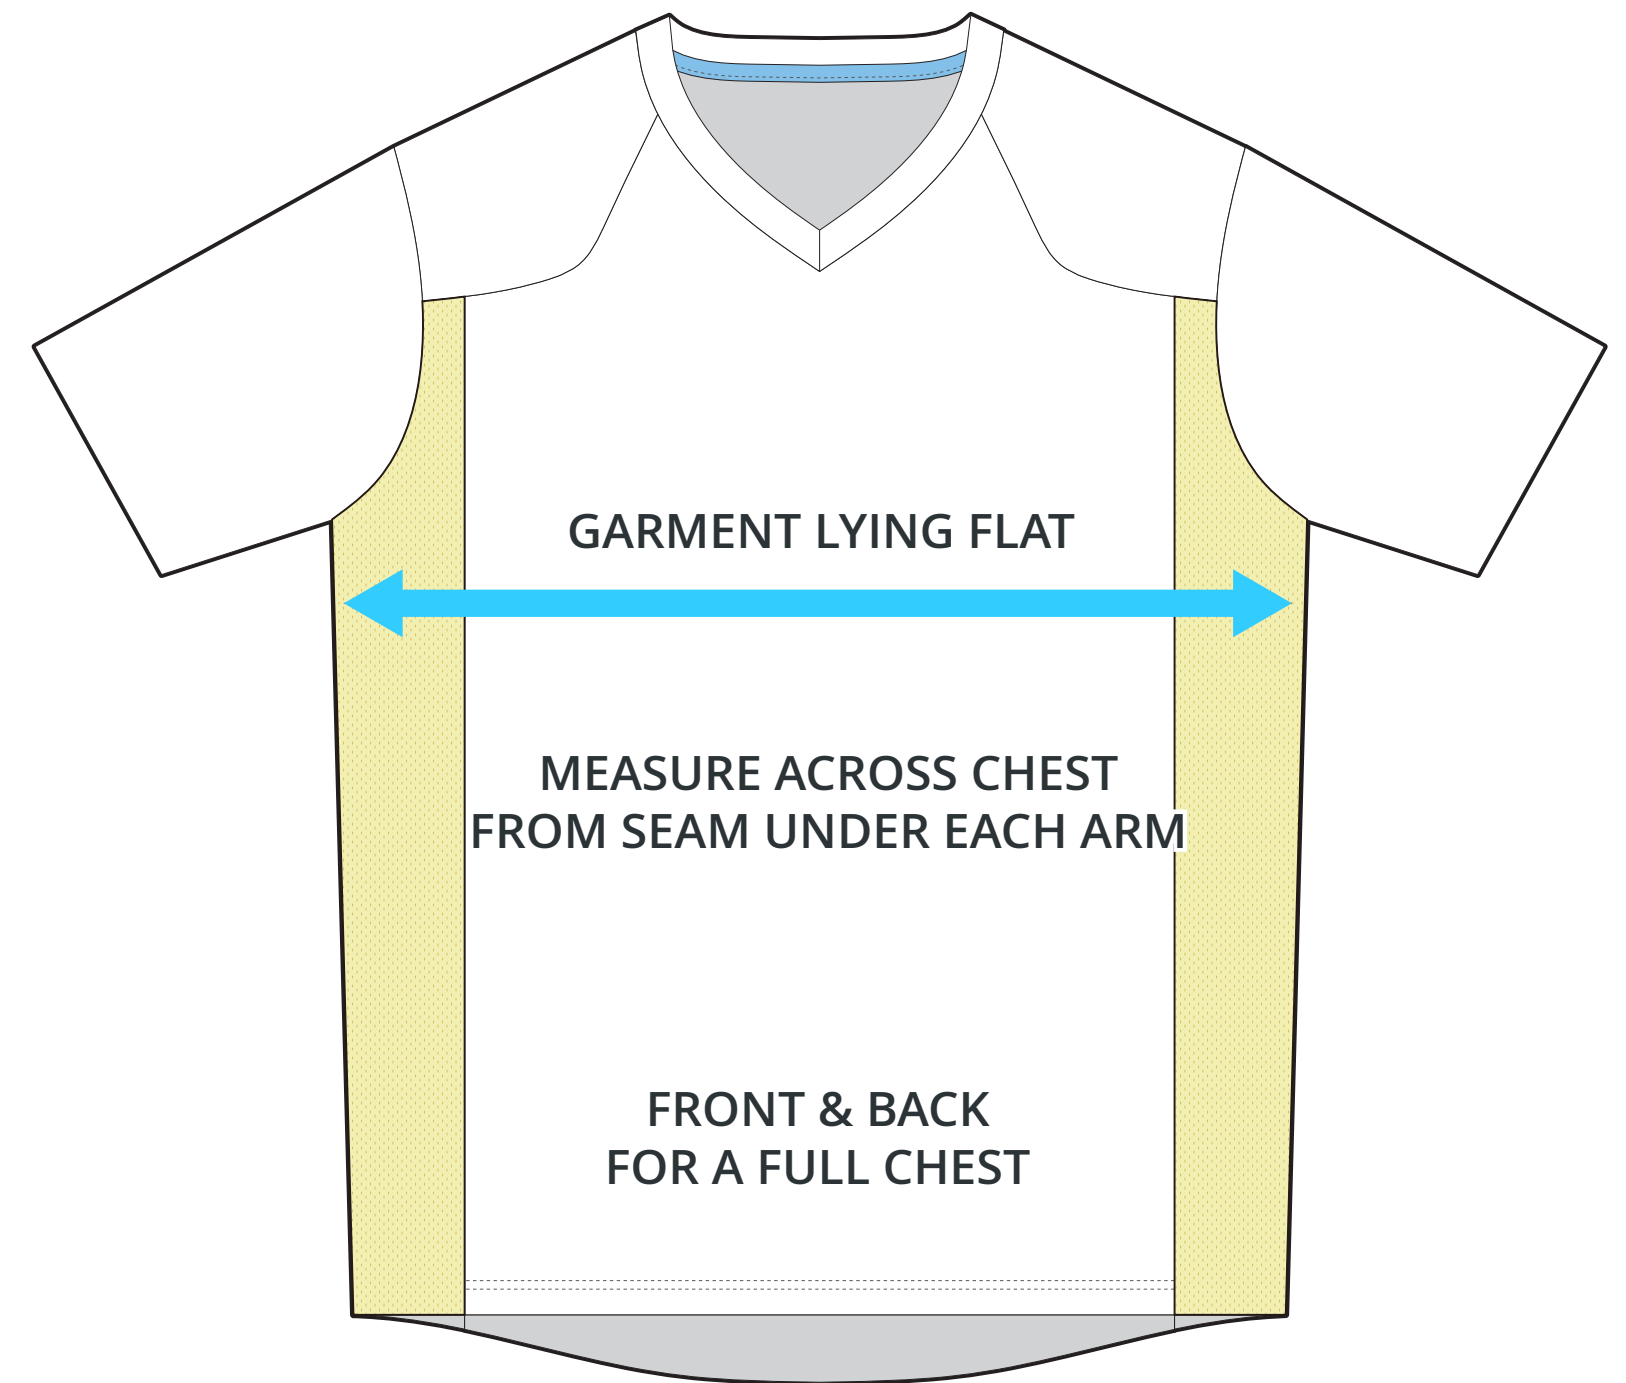

# SIZING CHART

## TRIBUTE FANWEAR JERSEY

Part #: AFB-JS-221

### ADULT SIZING

SIZING CHART(inches)	S	M	L	XL	2XL
1/2 Chest	17.72	18.70	19.69	20.67	21.65
Back length (From CB)	25.20	25.98	26.77	27.56	28.35

SIZING CHART(cm)	S	M	L	XL	2XL
1/2 Chest	45.00	47.50	50.00	52.50	55.00
Back length (From CB)	64.00	66.00	68.00	70.00	72.00

## HALF CHEST FULL CHEST

To find your size, compare measurements with a similar garment that fits you well.