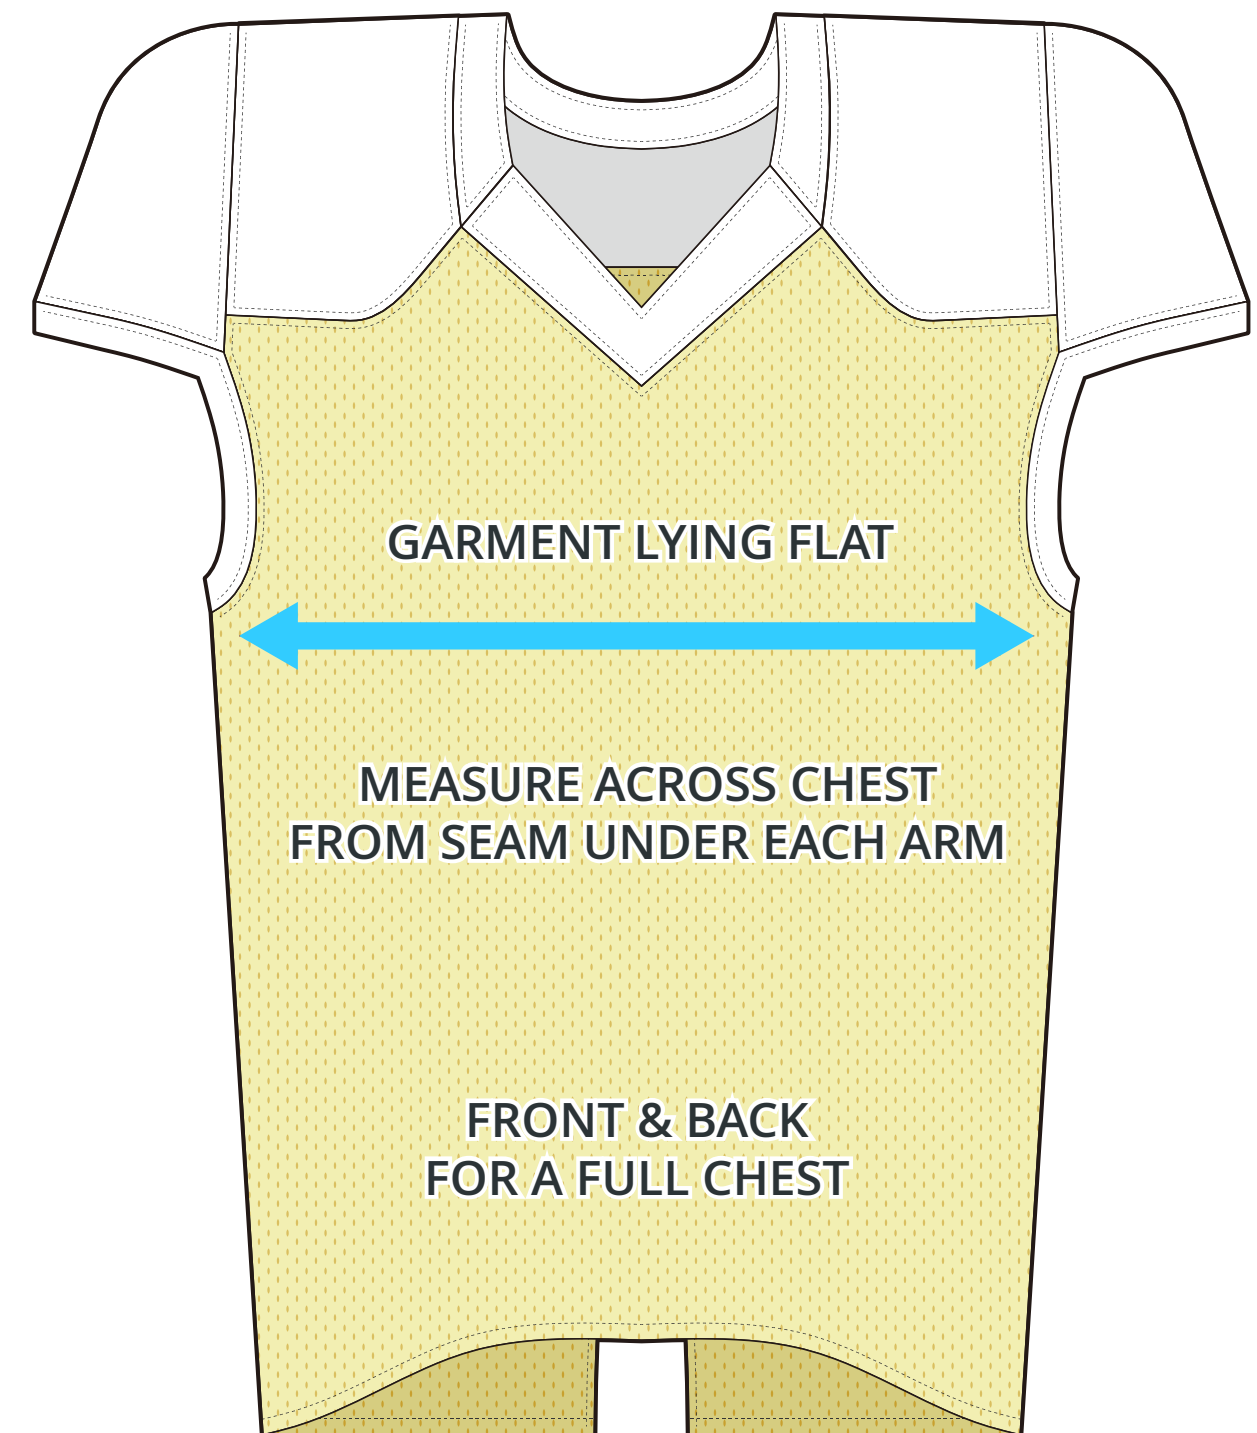

SIZING CHART

GO DEEP REVERSIBLE JERSEY

Part #: AFB-JS-155

ADULT SIZING

SIZING CHART(inches)	S	M	L	XL	2XL	3XL	4XL
1/2 Chest	18.70	19.69	20.87	22.05	23.23	24.41	25.59
Back length (From CB)	31.50	32.28	33.07	33.86	34.65	35.43	36.22
Front length (From CB)	29.53	30.31	31.10	31.89	32.68	33.46	34.25

SIZING CHART(cm)	S	M	L	XL	2XL	3XL	4XL
1/2 Chest	47.50	50.00	53.00	56.00	59.00	62.00	65.00
Back length (From CB)	80.00	82.00	84.00	86.00	88.00	90.00	92.00
Front length (From CB)	75.00	77.00	79.00	81.00	83.00	85.00	87.00

YOUTH SIZING

SIZING CHART(inches)	YXS	YS	YM	YL	YXL
1/2 Chest	13.78	14.76	15.75	16.73	17.72
Back length (From CB)	23.62	25.20	26.77	28.35	29.92
Front length (From CB)	21.65	23.23	24.80	26.38	27.95

SIZING CHART(cm)	YXS	YS	YM	YL	YXL
1/2 Chest	35.00	37.50	40.00	42.50	45.00
Back length (From CB)	60.00	64.00	68.00	72.00	76.00
Front length (From CB)	55.00	59.00	63.00	67.00	71.00

HALF CHEST FULL CHEST

To find your size, compare measurements with a similar garment that fits you well.