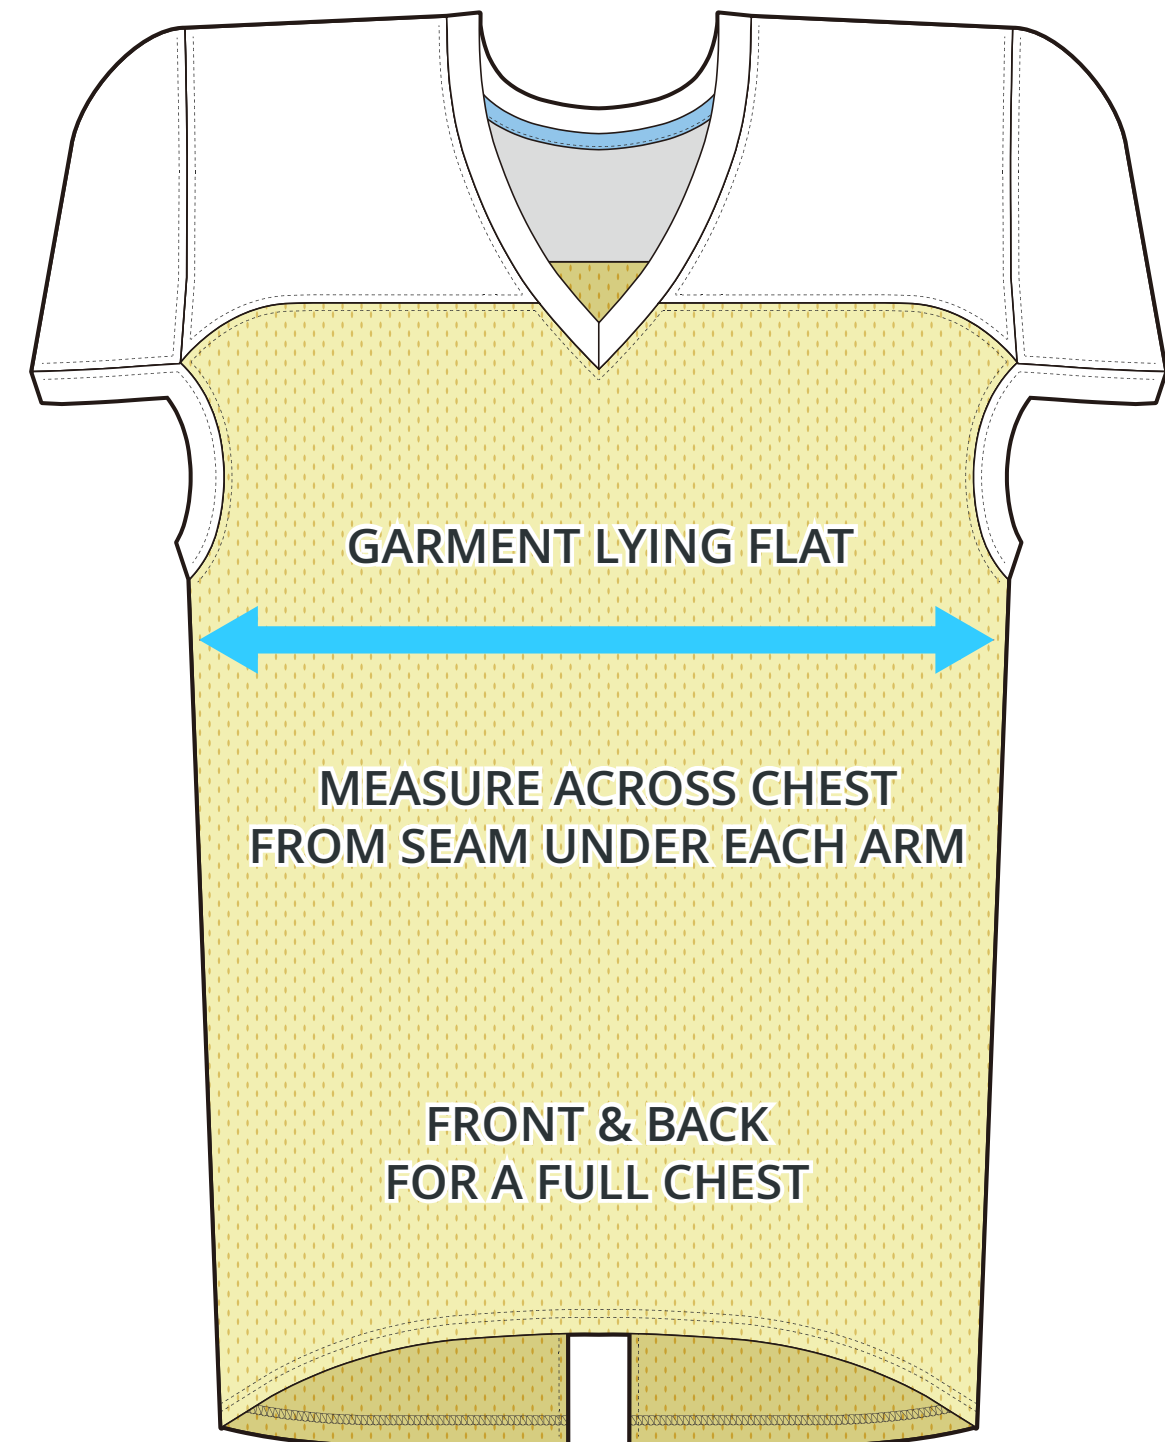

SIZING CHART

WILDCAT JERSEY

Part #: AFB-JS-135

ADULT SIZING

SIZING CHART(inches)	S	M	L	XL	2XL	3XL	4XL
1/2 Chest	18.70	19.69	20.87	22.05	23.23	24.41	25.59
Back length (From CB)	31.50	32.28	33.07	33.86	34.65	35.43	36.22
Front length (From CB)	29.53	30.31	31.10	31.89	32.68	33.46	34.25

SIZING CHART(cm)	S	M	L	XL	2XL	3XL	4XL
1/2 Chest	47.50	50.00	53.00	56.00	59.00	62.00	65.00
Back length (From CB)	80.00	82.00	84.00	86.00	88.00	90.00	92.00
Front length (From CB)	75.00	77.00	79.00	81.00	83.00	85.00	87.00

YOUTH SIZING

SIZING CHART(inches)	YXS	YS	YM	YL	YXL
1/2 Chest	13.78	14.76	15.75	16.73	17.72
Back length (From CB)	23.62	25.20	26.77	28.35	29.92
Front length (From CB)	21.65	23.23	24.80	26.38	27.95

SIZING CHART(cm)	YXS	YS	YM	YL	YXL
1/2 Chest	35.00	37.50	40.00	42.50	45.00
Back length (From CB)	60.00	64.00	68.00	72.00	76.00
Front length (From CB)	55.00	59.00	63.00	67.00	71.00

HALF CHEST FULL CHEST

To find your size, compare measurements with a similar garment that fits you well.