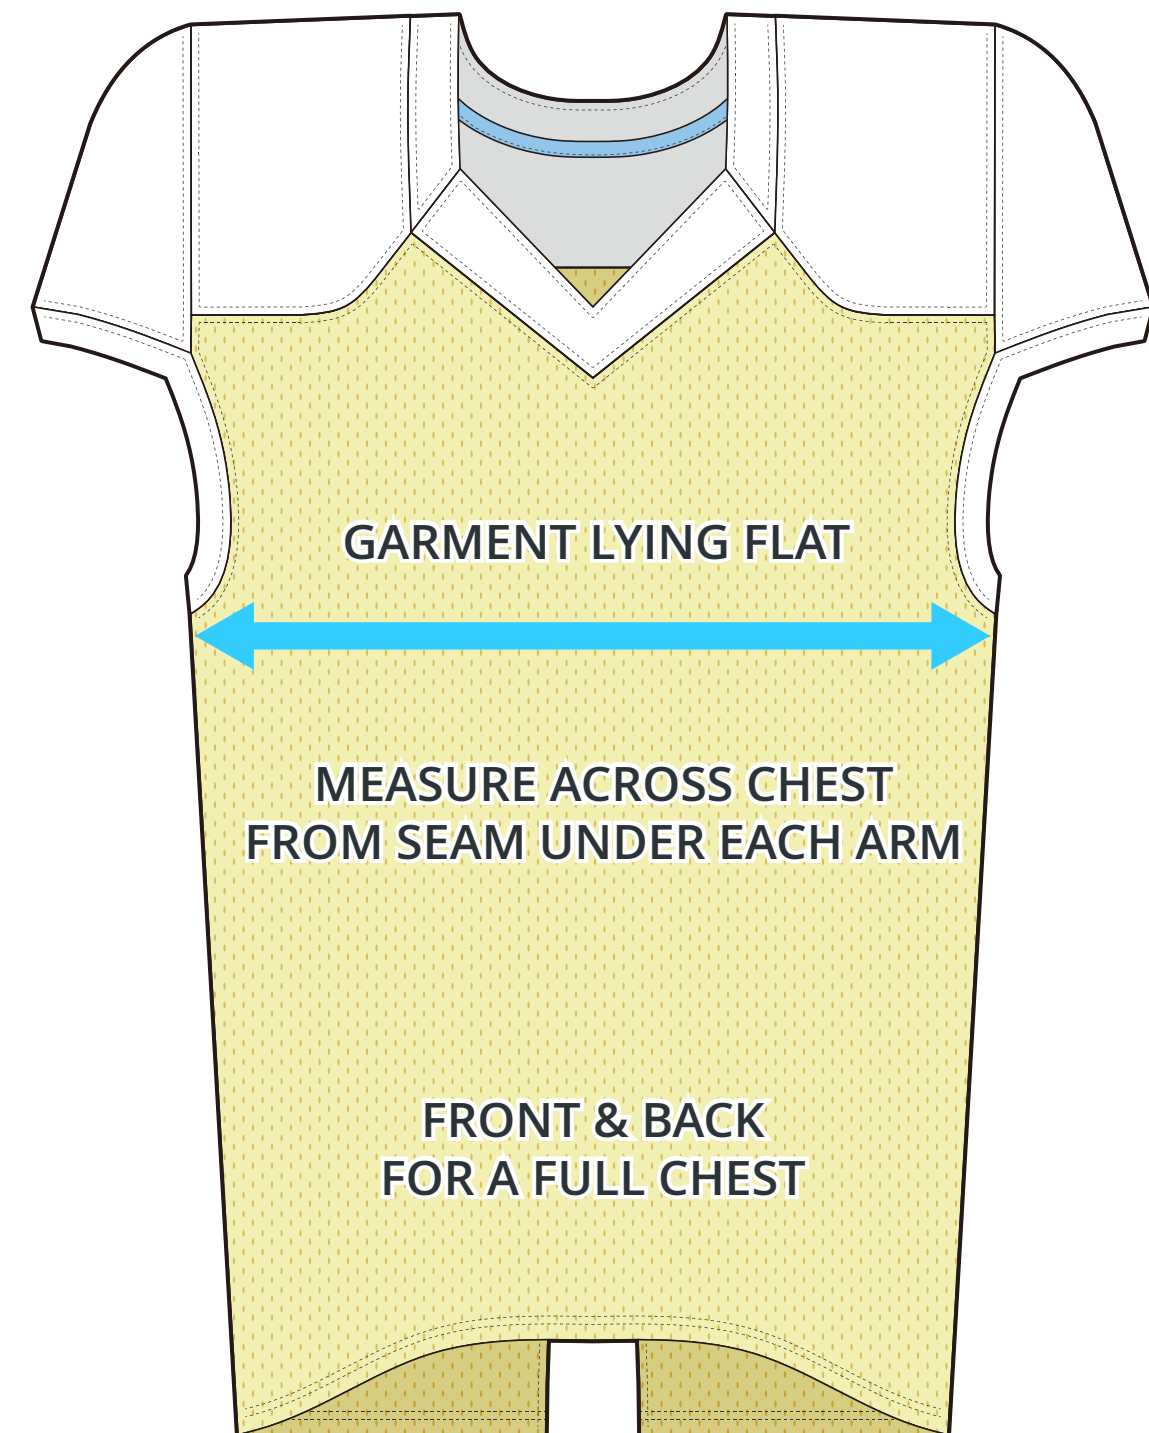

SIZING CHART

RPO JERSEY

Part #: AFB-JS-134

ADULT SIZING

SIZING CHART(inches)	S	M	L	XL	2XL	3XL	4XL
1/2 Chest	18.70	19.69	20.87	22.05	23.23	24.41	25.59
Back length (From CB)	31.50	32.28	33.07	33.86	34.65	35.43	36.22
Front length (From CB)	29.53	30.31	31.10	31.89	32.68	33.46	34.25

SIZING CHART(cm)	S	M	L	XL	2XL	3XL	4XL
1/2 Chest	47.50	50.00	53.00	56.00	59.00	62.00	65.00
Back length (From CB)	80.00	82.00	84.00	86.00	88.00	90.00	92.00
Front length (From CB)	75.00	77.00	79.00	81.00	83.00	85.00	87.00

YOUTH SIZING

SIZING CHART(inches)	YXS	YS	YM	YL	YXL
1/2 Chest	13.78	14.76	15.75	16.73	17.72
Back length (From CB)	23.62	25.20	26.77	28.35	29.92
Front length (From CB)	21.65	23.23	24.80	26.38	27.95

SIZING CHART(cm)	YXS	YS	YM	YL	YXL
1/2 Chest	35.00	37.50	40.00	42.50	45.00
Back length (From CB)	60.00	64.00	68.00	72.00	76.00
Front length (From CB)	55.00	59.00	63.00	67.00	71.00

HALF CHEST FULL CHEST

To find your size, compare measurements with a similar garment that fits you well.