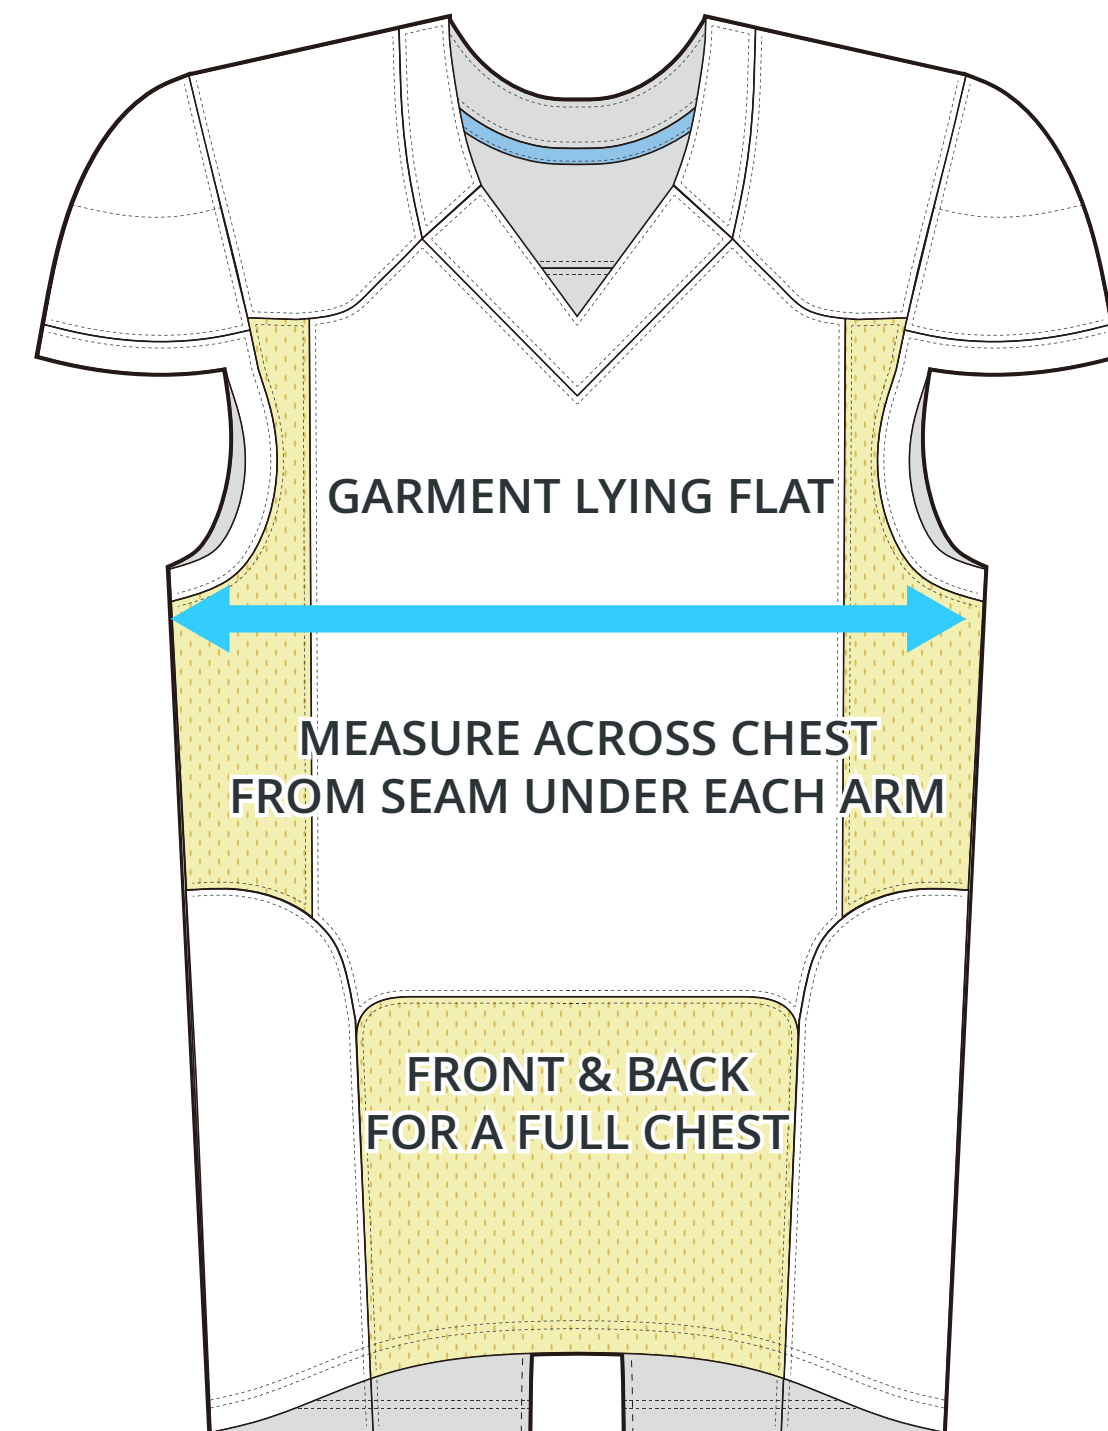

SIZING CHART

HYPER ELITE FOOTBALL JERSEY

Part #: AFB-JS-133

ADULT SIZING

SIZING CHART(inches)	S	M	L	XL	2XL	3XL	4XL	5XL
1/2 Chest	18.70	19.69	20.87	22.05	23.23	24.41	25.59	26.77
Back length (From CB)	31.50	32.28	33.07	33.86	34.65	35.43	36.22	37.01
Front length (From CB)	29.53	30.31	31.10	31.89	32.68	33.46	34.25	35.04

SIZING CHART(cm)	S	M	L	XL	2XL	3XL	4XL	5XL
1/2 Chest	47.50	50.00	53.00	56.00	59.00	62.00	65.00	68.00
Back length (From CB)	80.00	82.00	84.00	86.00	88.00	90.00	92.00	94.00
Front length (From CB)	75.00	77.00	79.00	81.00	83.00	85.00	87.00	89.00

YOUTH SIZING

SIZING CHART(inches)	YXS	YS	YM	YL	YXL
1/2 Chest	13.78	14.76	15.75	16.73	17.72
Back length (From CB)	23.62	25.20	26.77	28.35	29.92
Front length (From CB)	21.65	23.23	24.80	26.38	27.95

SIZING CHART(cm)	YXS	YS	YM	YL	YXL
1/2 Chest	35.00	37.50	40.00	42.50	45.00
Back length (From CB)	60.00	64.00	68.00	72.00	76.00
Front length (From CB)	55.00	59.00	63.00	67.00	71.00

HALF CHEST FULL CHEST

To find your size, compare measurements with a similar garment that fits you well.