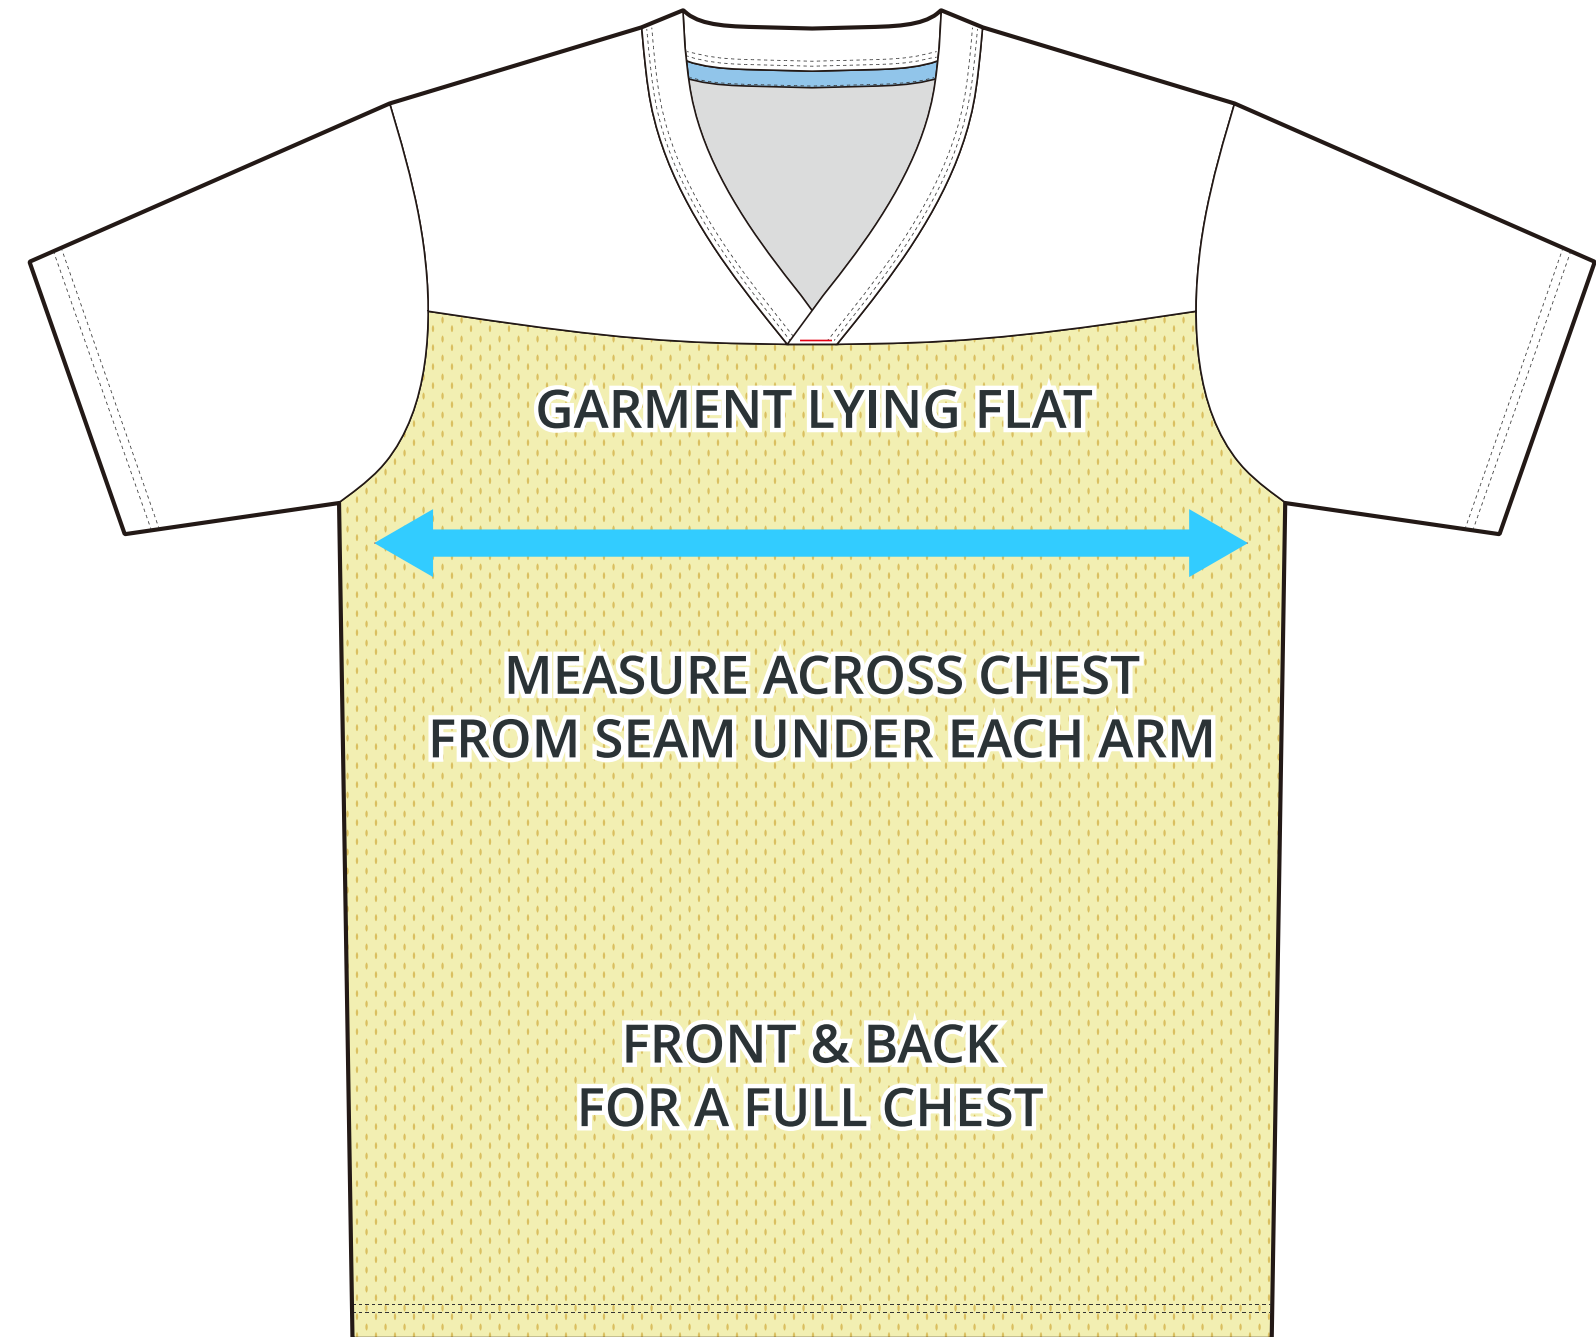

SIZING CHART

FLAG JERSEY

Part #: AFB-JS-131

ADULT SIZING

SIZING CHART(inches)	S	M	L	XL	2XL	3XL	4XL	5XL	6XL
1/2 Chest	21.06	22.05	23.03	24.41	25.98	26.97	27.95	28.94	29.92
Back length (HSP)	29.53	30.51	31.50	32.68	33.46	34.45	35.43	36.42	37.40

SIZING CHART(cm)	S	M	L	XL	2XL	3XL	4XL	5XL	6XL
1/2 Chest	53.50	56.00	58.50	62.00	66.00	68.50	71.00	73.50	76.00
Back length (HSP)	75.00	77.50	80.00	83.00	85.00	87.50	90.00	92.50	95.00

YOUTH SIZING

SIZING CHART(inches)	YXS	YS	YM	YL	YXL
1/2 Chest	14.57	15.55	16.54	17.91	19.49
Back length (HSP)	19.29	20.87	22.24	24.21	26.18

SIZING CHART(cm)	YXS	YS	YM	YL	YXL
1/2 Chest	37.00	39.50	42.00	45.50	49.50
Back length (HSP)	49.00	53.00	56.50	61.50	66.50

HALF CHEST FULL CHEST

To find your size, compare measurements with a similar garment that fits you well.