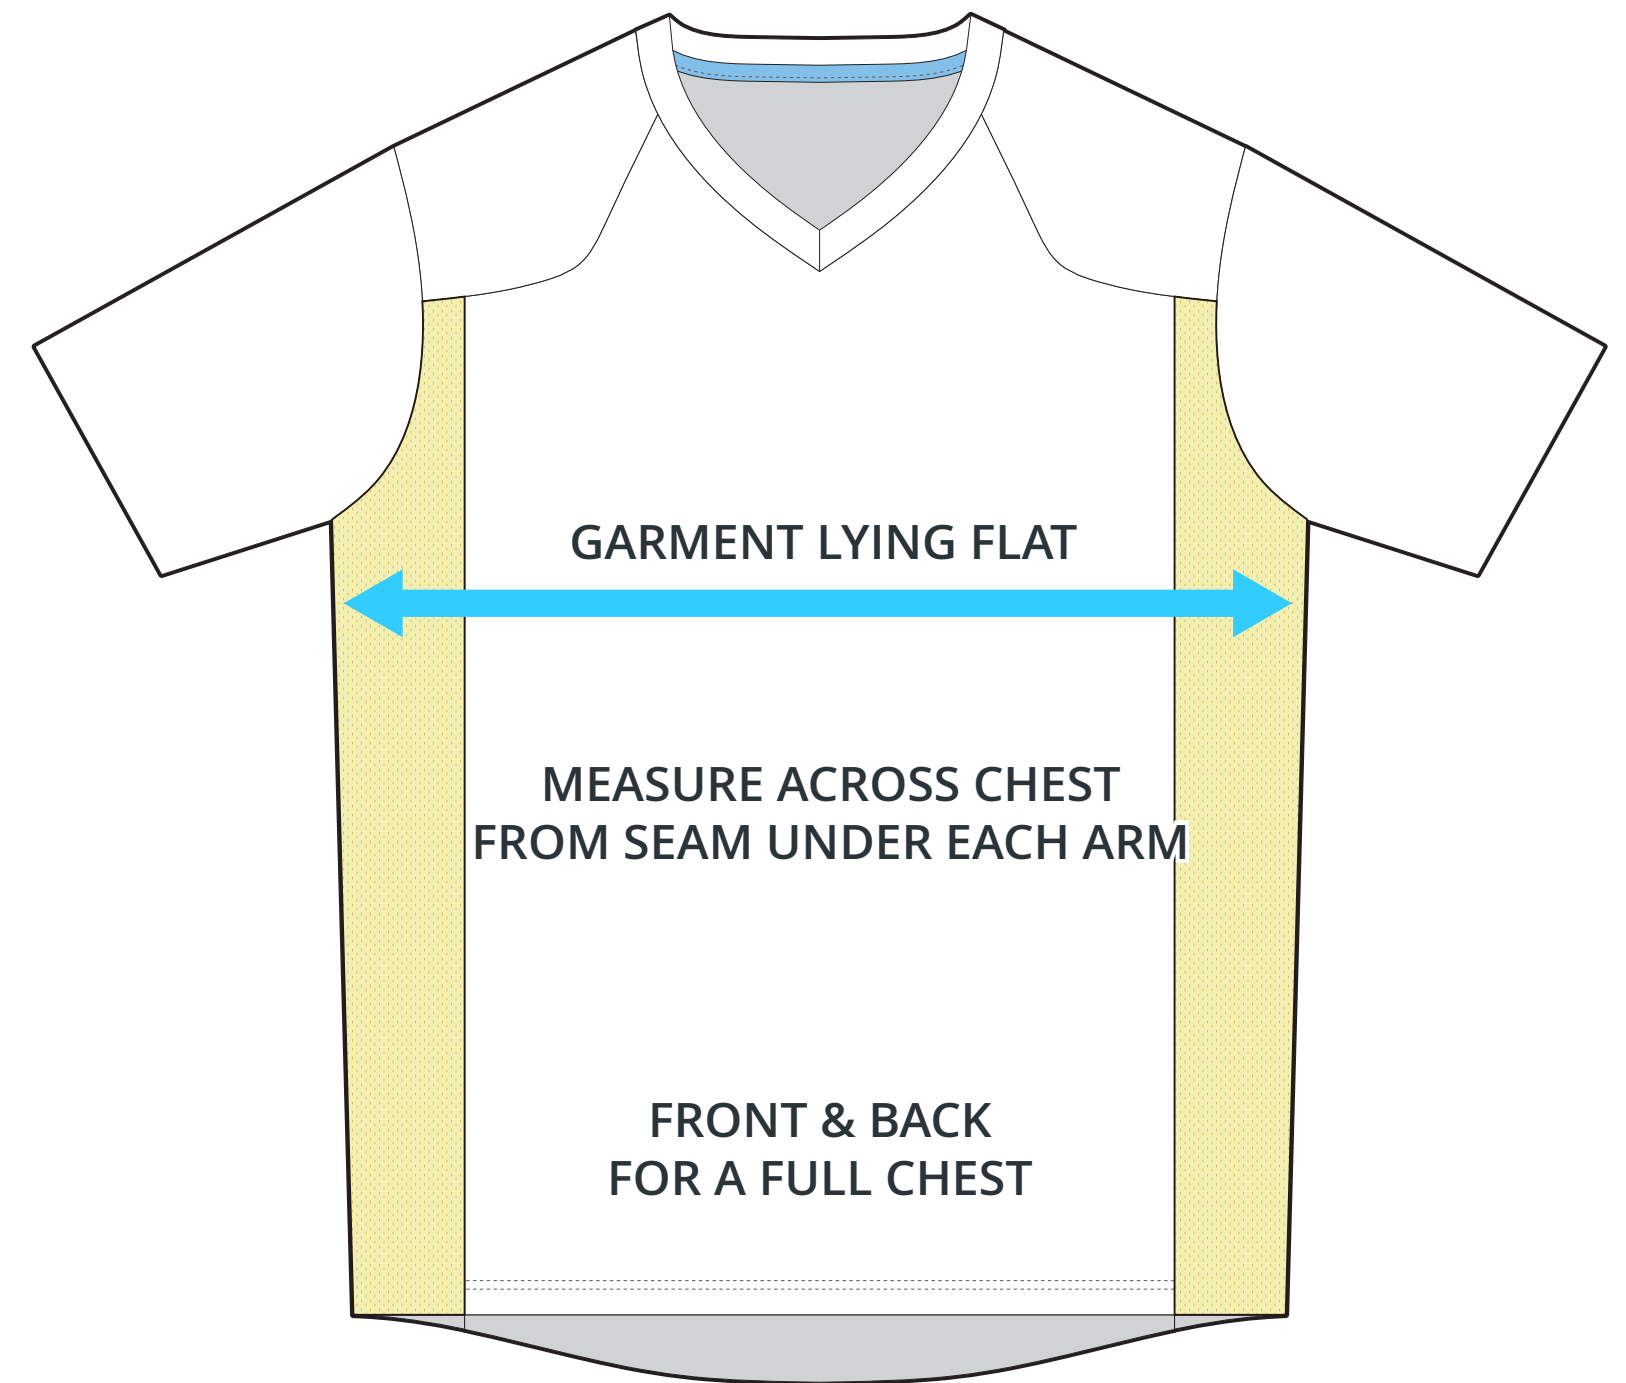

SIZING CHART

TRIBUTE FANWEAR JERSEY

Part #: AFB-JS-121

ADULT SIZING

SIZING CHART(inches)	S	M	L	XL	2XL	3XL	4XL	5XL
1/2 Chest	21.06	22.05	23.03	24.41	25.98	26.97	27.95	28.94
Front length (HSP)	27.95	28.94	29.92	30.91	31.89	32.87	33.86	34.84
Back length (HSP)	29.53	30.51	31.50	32.68	33.46	34.45	35.43	36.42

SIZING CHART(cm)	S	M	L	XL	2XL	3XL	4XL	5XL
1/2 Chest	53.50	56.00	58.50	62.00	66.00	68.50	71.00	73.50
Front length (HSP)	71.00	73.50	76.00	78.50	81.00	83.50	86.00	88.50
Back length (HSP)	75.00	77.50	80.00	83.00	85.00	87.50	90.00	92.50

YOUTH SIZING

SIZING CHART(inches)	Y3XS	Y2XS	YXS	YS	YM	YL	YXL
1/2 Chest	12.60	13.58	14.57	15.55	16.54	17.91	19.49
Front length (HSP)	15.35	16.73	18.11	19.49	21.26	23.03	25.00
Back length (HSP)	16.14	17.72	19.29	20.87	22.24	24.21	26.18

SIZING CHART(cm)	Y3XS	Y2XS	YXS	YS	YM	YL	YXL
1/2 Chest	32.00	34.50	37.00	39.50	42.00	45.50	49.50
Front length (HSP)	39.00	42.50	46.00	49.50	54.00	58.50	63.50
Back length (HSP)	41.00	45.00	49.00	53.00	56.50	61.50	66.50

HALF CHEST FULL CHEST

To find your size, compare measurements with a similar garment that fits you well.