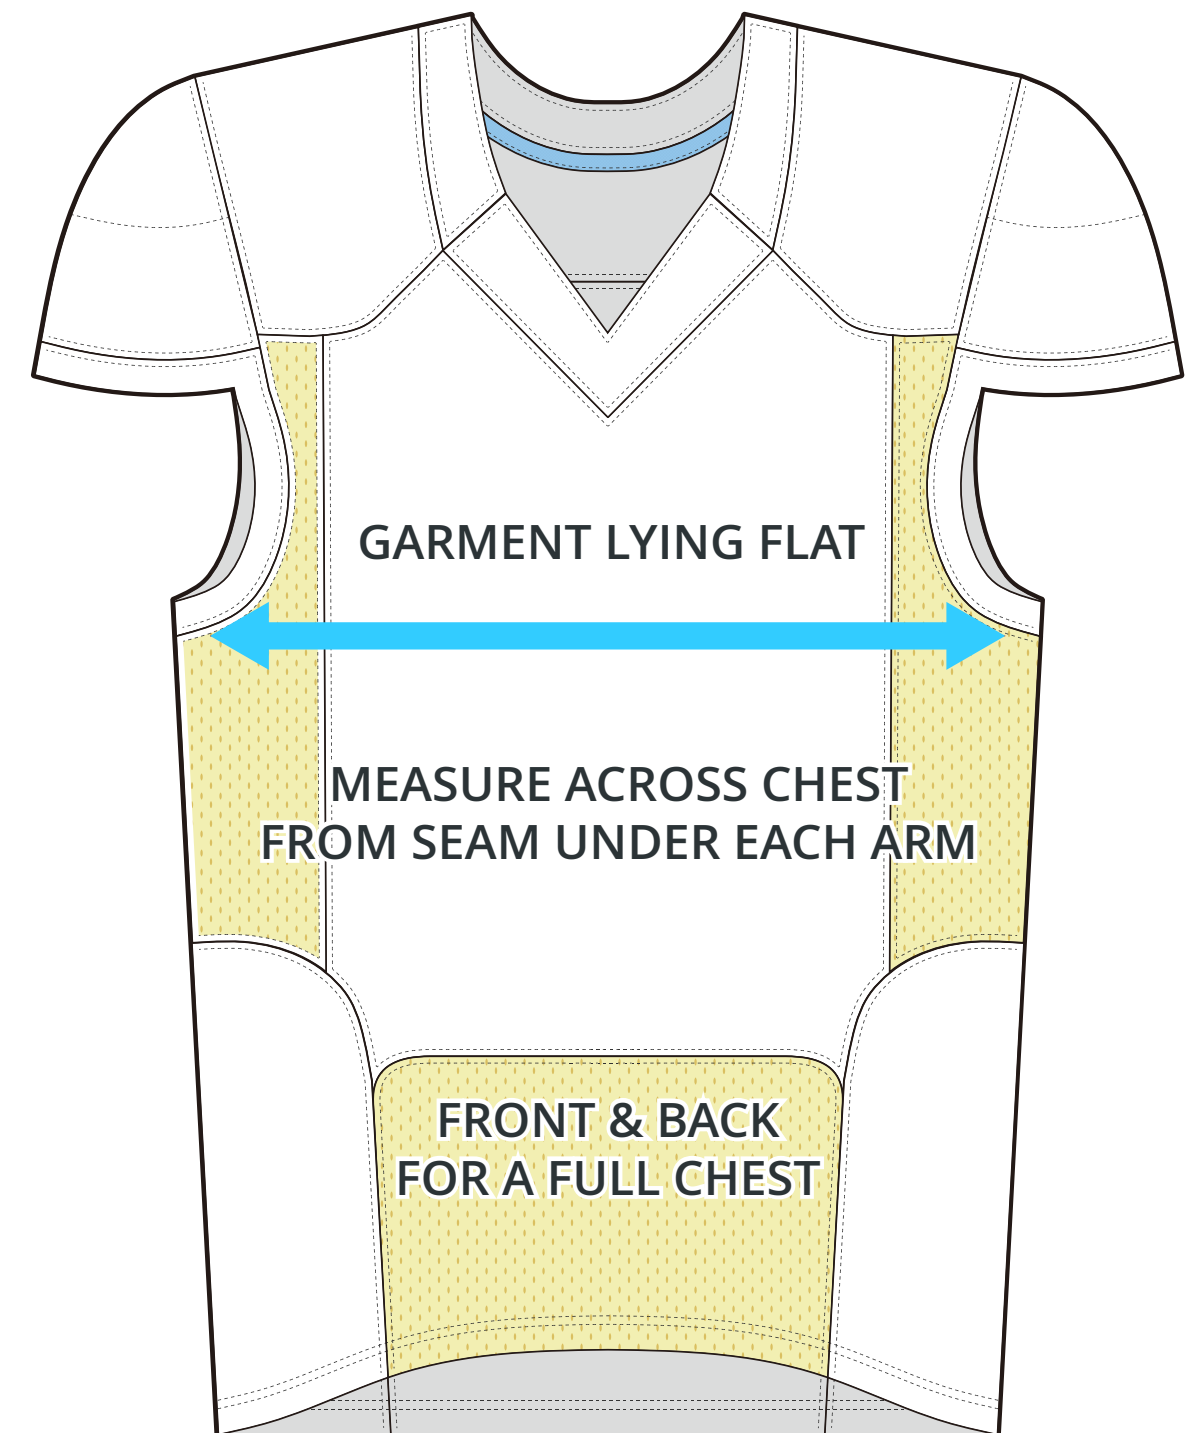

SIZING CHART

HYPER ELITE CINCH BOTTOM JERSEY

Part #: AFB-JS-116

ADULT SIZING

SIZING CHART(inches)	S	M	L	XL	2XL	3XL	4XL
1/2 Chest	18.70	19.69	20.87	22.05	23.23	24.41	25.59
Back length (From CB)	29.53	30.31	31.10	31.89	32.68	33.46	34.25
Front length (From CB)	27.56	28.35	29.13	29.92	30.71	31.50	32.28

SIZING CHART(cm)	S	M	L	XL	2XL	3XL	4XL
1/2 Chest	47.50	50.00	53.00	56.00	59.00	62.00	65.00
Back length (From CB)	75.00	77.00	79.00	81.00	83.00	85.00	87.00
Front length (From CB)	70.00	72.00	74.00	76.00	78.00	80.00	82.00

YOUTH SIZING

SIZING CHART(inches)	YXS	YS	YM	YL	YXL
1/2 Chest	13.78	14.76	15.75	16.73	17.72
Back length (From CB)	21.65	23.23	24.80	26.38	27.95
Front length (From CB)	19.69	21.26	22.83	24.41	25.98

SIZING CHART(cm)	YXS	YS	YM	YL	YXL
1/2 Chest	35.00	37.50	40.00	42.50	45.00
Back length (From CB)	55.00	59.00	63.00	67.00	71.00
Front length (From CB)	50.00	54.00	58.00	62.00	66.00

HALF CHEST FULL CHEST

To find your size, compare measurements with a similar garment that fits you well.