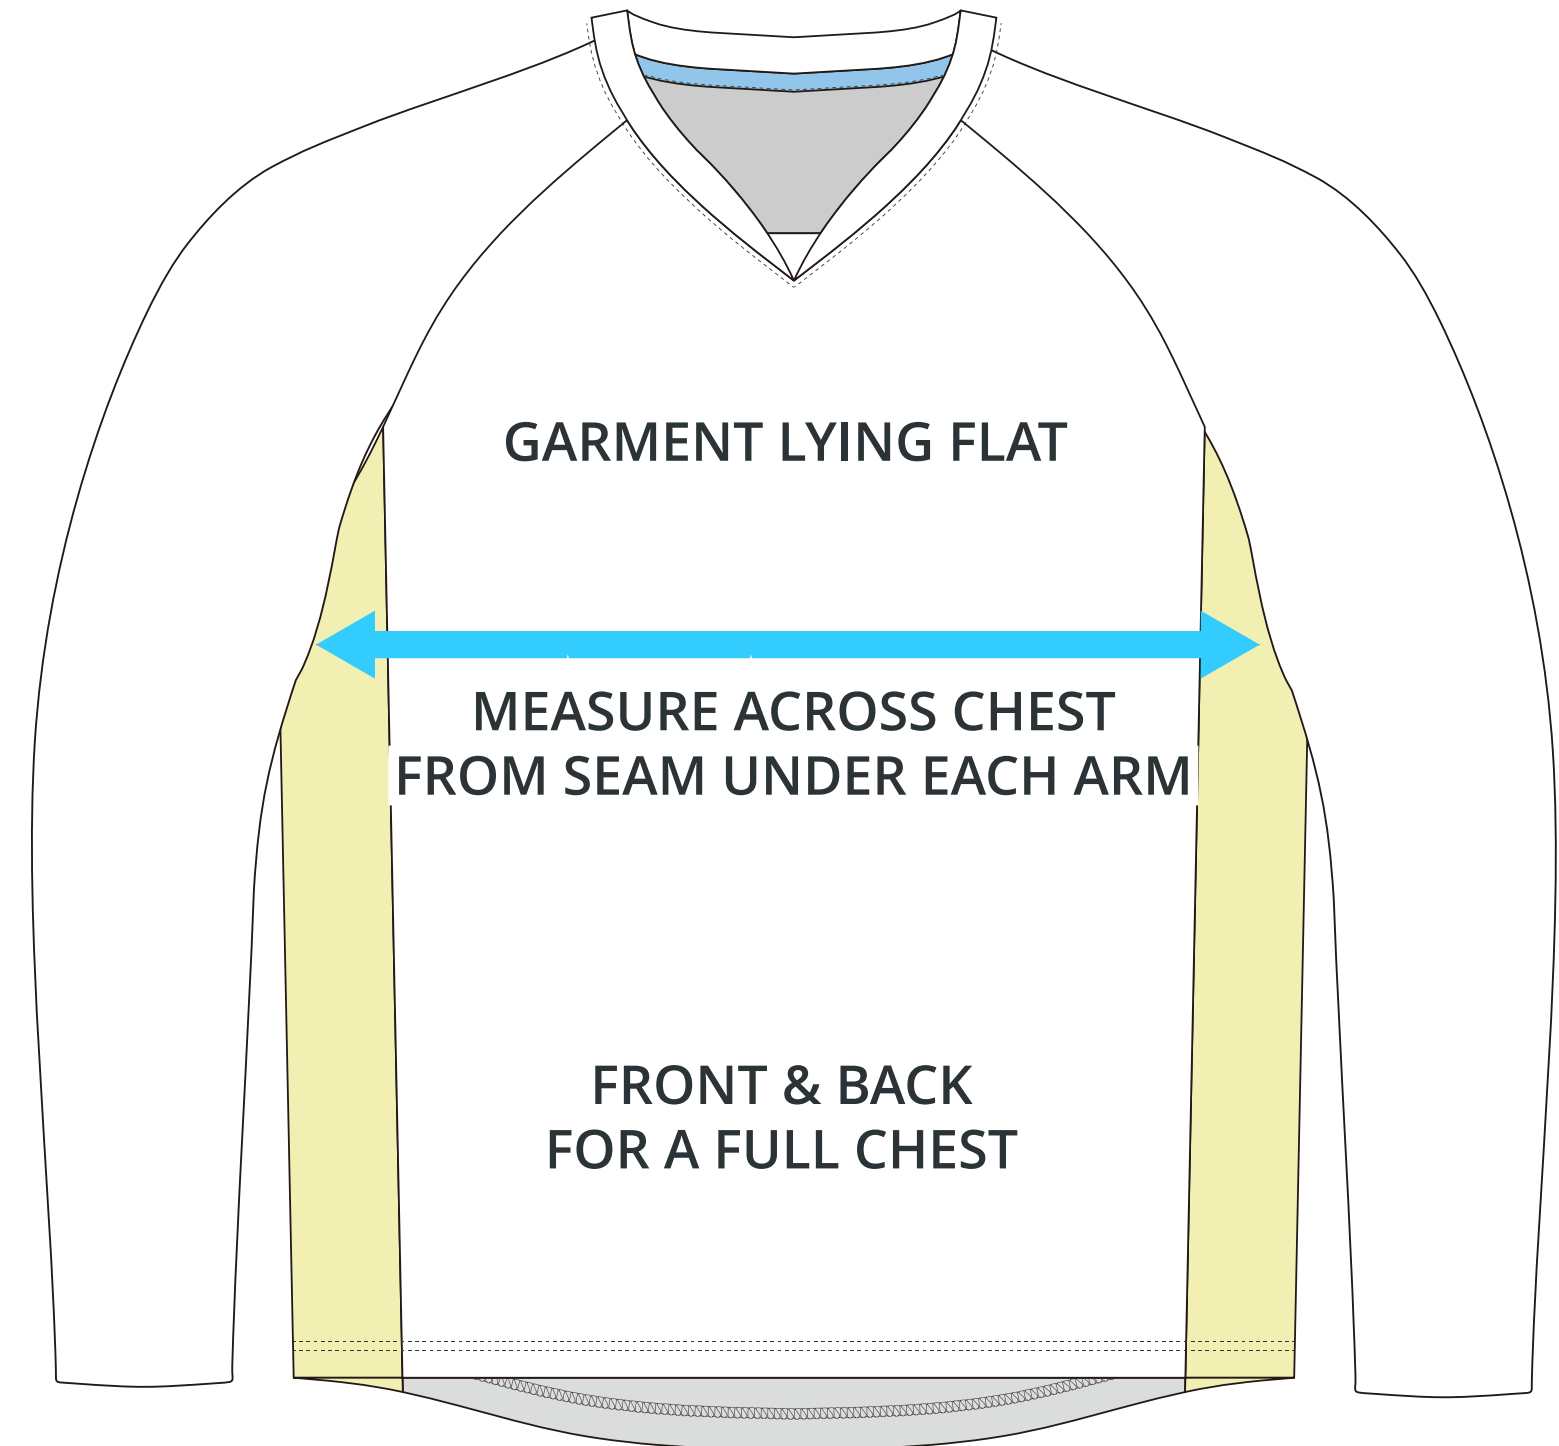

SIZING CHART

BMX BIKE JERSEY

Part #: SP-JS-101

ADULT SIZING

SIZING CHART(inches)	S	M	L	XL	2XL	3XL	4XL	5XL	6XL
1/2 Chest	21.06	22.05	23.03	24.41	25.98	26.97	27.76	28.54	29.53
Front length (HSP)	27.95	28.94	29.92	30.91	31.89	32.87	33.86	34.65	35.43
Back length (HSP)	29.53	30.51	31.50	32.68	33.46	34.45	35.43	36.22	37.01

SIZING CHART(cm)	S	M	L	XL	2XL	3XL	4XL	5XL	6XL
1/2 Chest	53.50	56.00	58.50	62.00	66.00	68.50	70.50	72.50	75.00
Front length (HSP)	71.00	73.50	76.00	78.50	81.00	83.50	86.00	88.00	90.00
Back length (HSP)	75.00	77.50	80.00	83.00	85.00	87.50	90.00	92.00	94.00

YOUTH SIZING

SIZING CHART(inches)	YXS	YS	YM	YL	YXL
1/2 Chest	14.57	15.55	16.54	17.91	19.53
Front length (HSP)	18.11	19.49	21.26	23.03	25.00
Back length (HSP)	19.29	20.87	22.24	24.21	26.18

SIZING CHART(cm)	YXS	YS	YM	YL	YXL
1/2 Chest	37.00	39.50	42.00	45.50	49.60
Front length (HSP)	46.00	49.50	54.00	58.50	63.50
Back length (HSP)	49.00	53.00	56.50	61.50	66.50

HALF CHEST FULL CHEST

To find your size, compare measurements with a similar garment that fits you well.