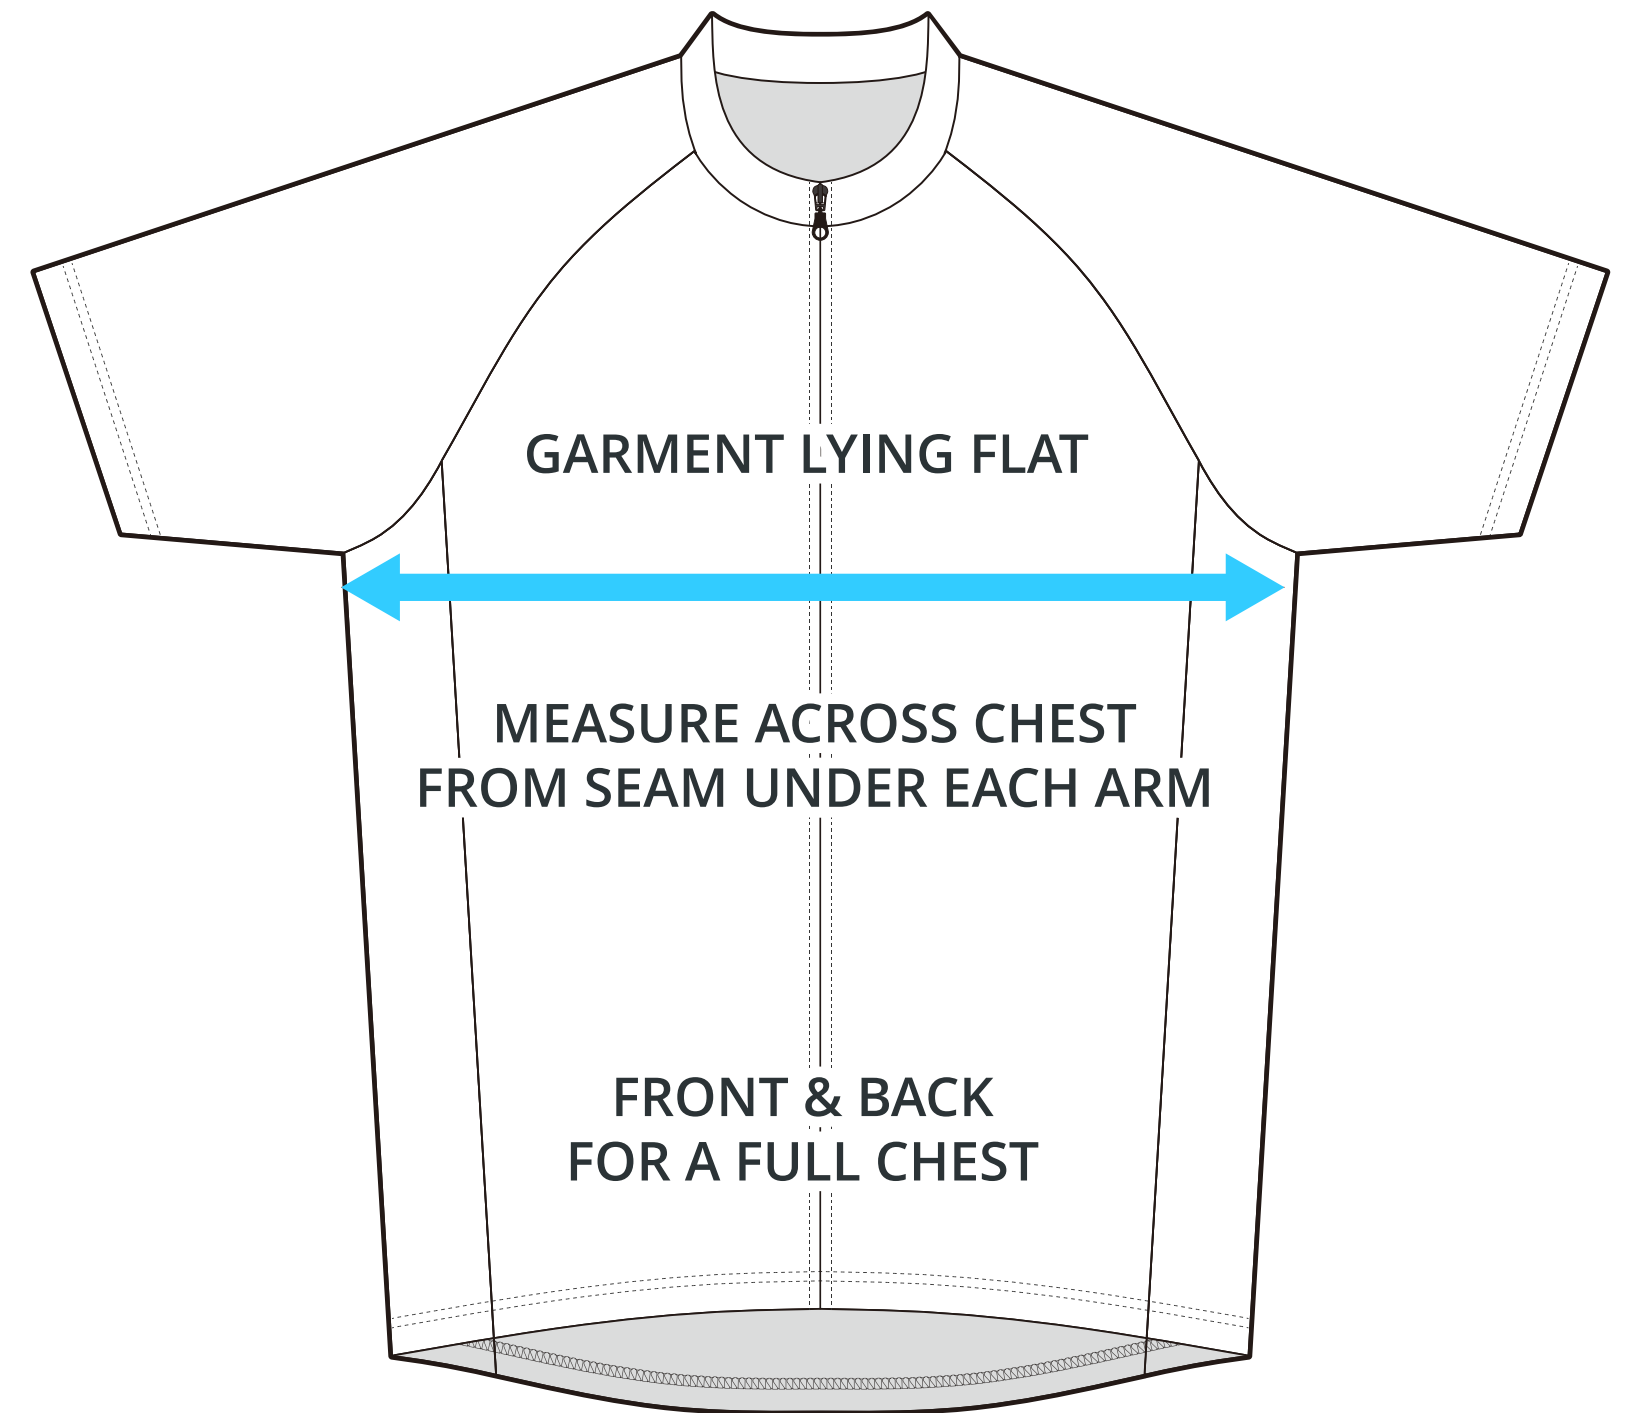

SIZING CHART

WEEKEND CYCLING JERSEY - SHORT SLEEVE

Part #: CY-JS-200

ADULT SIZING

SIZING CHART(inches)	XS	S	M	L	XL	2XL	3XL
1/2 Chest	18.11	18.90	19.69	20.47	21.26	22.05	22.83
Front length (HSP)	24.41	25.20	25.98	26.77	27.56	28.35	29.13

SIZING CHART(cm)	XS	S	M	L	XL	2XL	3XL
1/2 Chest	46.00	48.00	50.00	52.00	54.00	56.00	58.00
Front length (HSP)	62.00	64.00	66.00	68.00	70.00	72.00	74.00

GIRLS SIZING

SIZING CHART(inches)	GS	GM	GL	GXL
1/2 Chest	14.96	15.75	16.54	17.32
Front length (HSP)	21.26	22.05	22.83	23.62

SIZING CHART(cm)	GS	GM	GL	GXL
1/2 Chest	38.00	40.00	42.00	44.00
Front length (HSP)	54.00	56.00	58.00	60.00

HALF CHEST FULL CHEST

To find your size, compare measurements with a similar garment that fits you well.