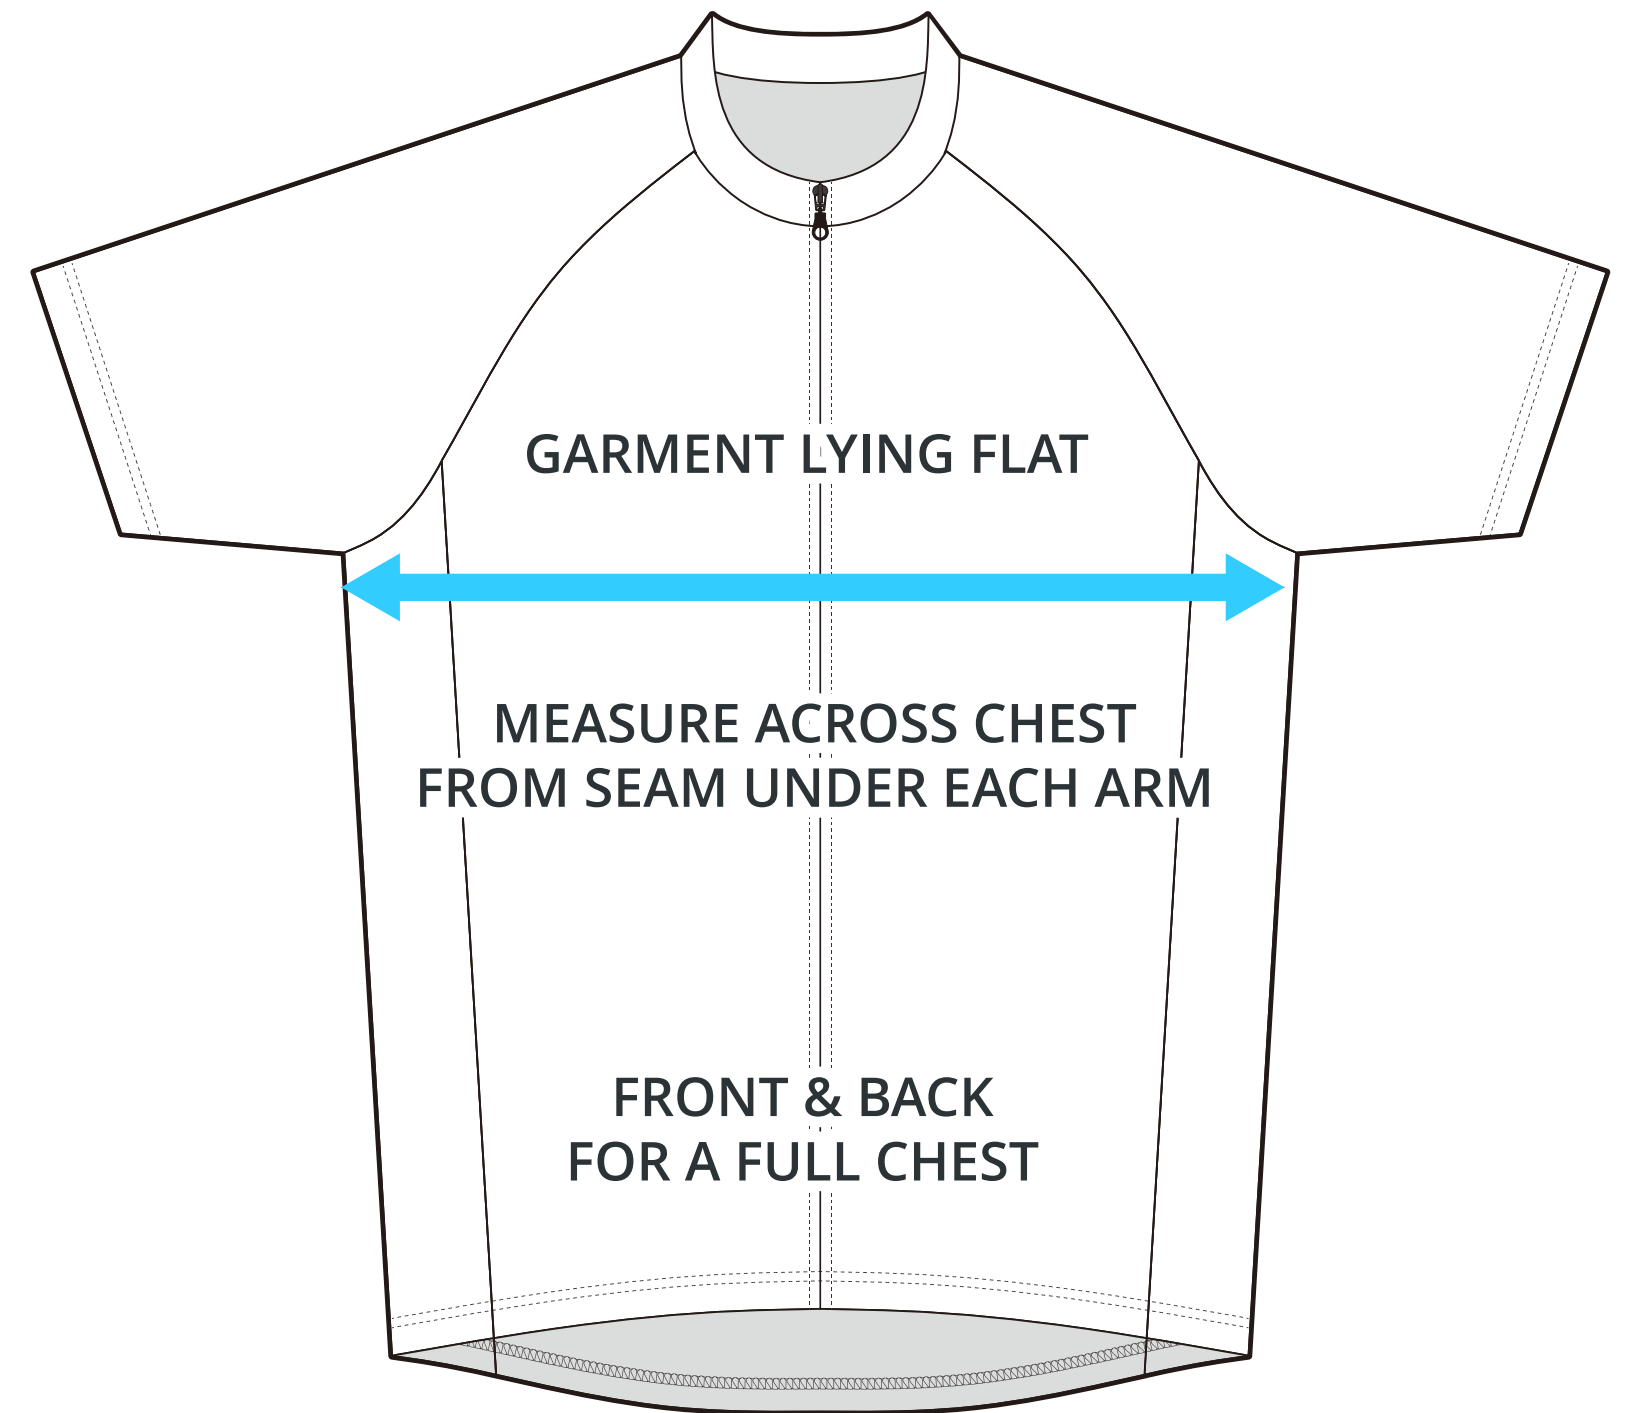

SIZING CHART

WEEKEND CYCLING JERSEY - SHORT SLEEVE

Part #: CY-JS-100

ADULT SIZING

SIZING CHART(inches)	XS	S	M	L	XL	2XL	3XL	4XL
1/2 Chest	18.11	18.90	19.69	20.47	21.26	22.05	22.83	23.62
Back length (From CB)	25.59	25.98	26.77	27.56	28.35	29.13	29.92	30.71

SIZING CHART(cm)	XS	S	M	L	XL	2XL	3XL	4XL
1/2 Chest	46.00	48.00	50.00	52.00	54.00	56.00	58.00	60.00
Back length (From CB)	65.00	66.00	68.00	70.00	72.00	74.00	76.00	78.00

YOUTH SIZING

SIZING CHART(inches)	YXS	YS	YM	YL	YXL
1/2 Chest	14.17	14.96	15.75	16.54	17.32
Back length (From CB)	21.65	22.44	23.23	24.02	24.80

SIZING CHART(cm)	YXS	YS	YM	YL	YXL
1/2 Chest	36.00	38.00	40.00	42.00	44.00
Back length (From CB)	55.00	57.00	59.00	61.00	63.00

HALF CHEST FULL CHEST

To find your size, compare measurements with a similar garment that fits you well.