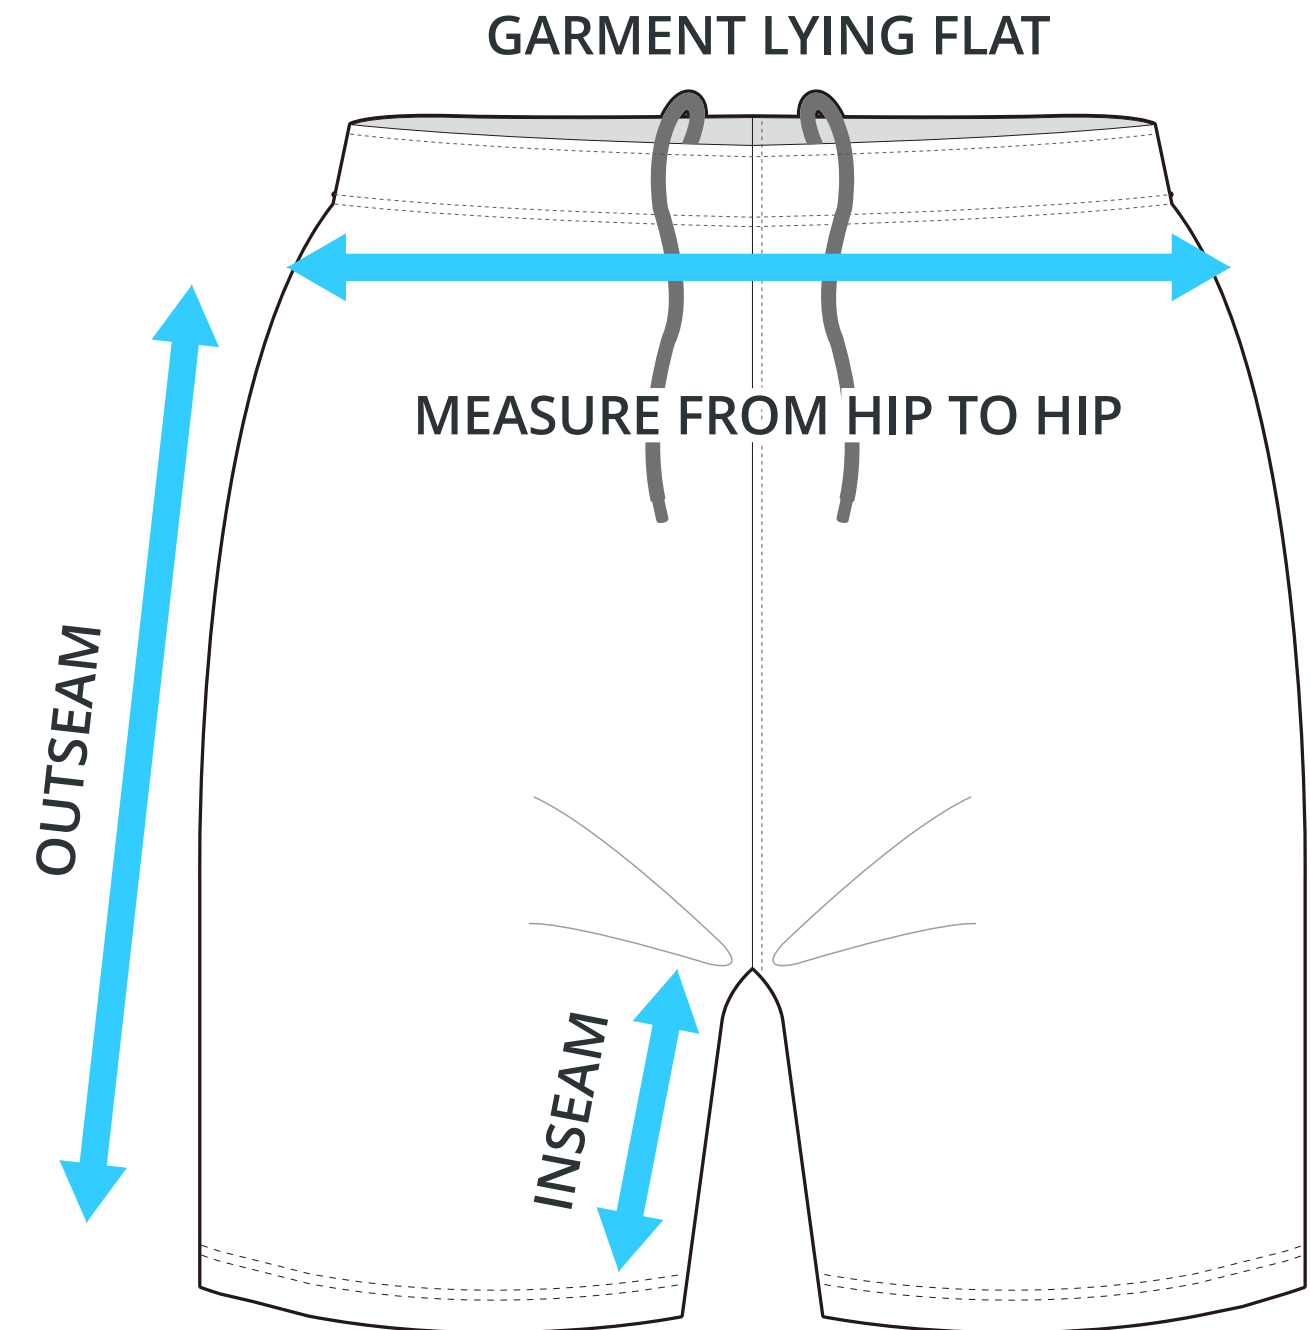

SIZING CHART

CZ SHORTS

Part #: BB-SS-250

ADULT SIZING

SIZING CHART(inches)	XS	S	M	L	XL	2XL	3XL
1/2 Hip	19.69	20.87	22.05	23.23	24.41	25.59	26.77
Inseam	6.89	6.89	6.89	6.89	6.89	6.89	6.89
Outseam	16.73	17.13	17.52	17.91	18.11	18.31	18.70

SIZING CHART(cm)	XS	S	M	L	XL	2XL	3XL
1/2 Hip	50.00	53.00	56.00	59.00	62.00	65.00	68.00
Inseam	17.50	17.50	17.50	17.50	17.50	17.50	17.50
Outseam	42.50	43.50	44.50	45.50	46.00	46.50	47.50

GIRLS SIZING

SIZING CHART(inches)	GXS	GS	GM	GL
1/2 Hip	16.54	17.72	18.50	19.29
Inseam	5.91	5.91	5.91	5.91
Outseam	13.98	14.37	14.76	15.16

SIZING CHART(cm)	GXS	GS	GM	GL
1/2 Hip	42.00	45.00	47.00	49.00
Inseam	15.00	15.00	15.00	15.00
Outseam	35.50	36.50	37.50	38.50

HALF HIP INSEAM/OUTSEAM

To find your size, compare measurements with a similar garment that fits you well.