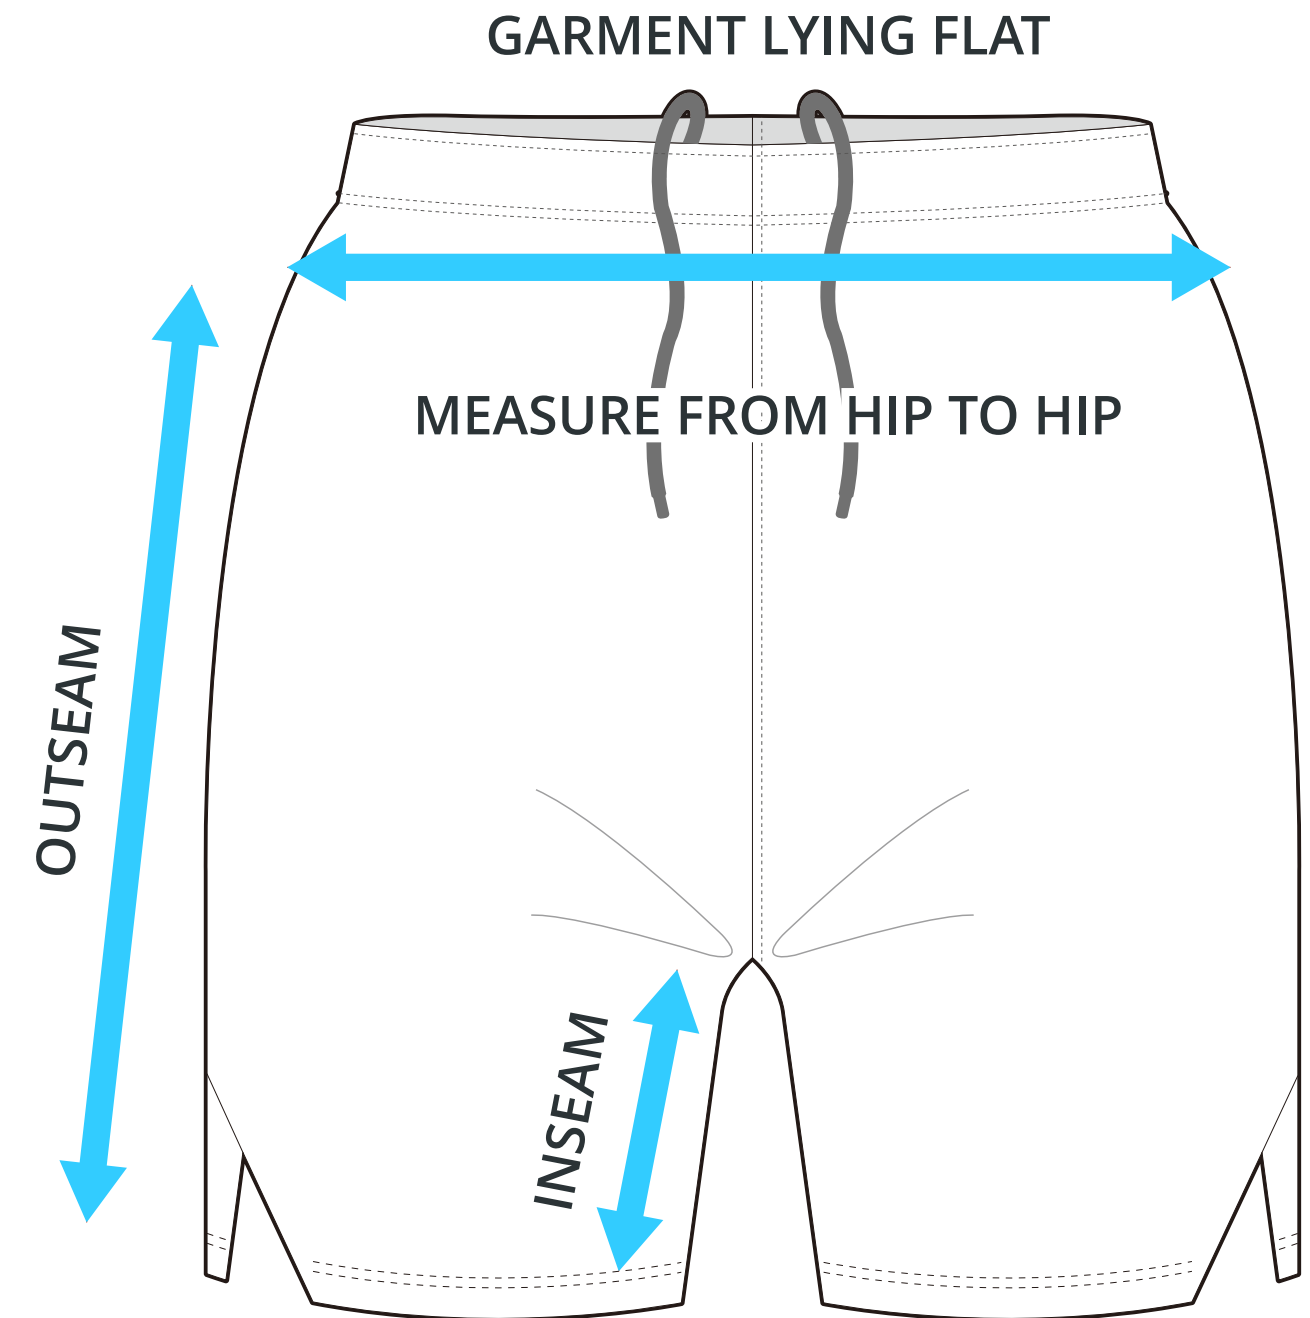

SIZING CHART

ELITE WOVEN SHORT - ANTI-SLIP WAISTBAND

Part #: BB-SS-228

ADULT SIZING

SIZING CHART(inches)	XS	S	M	L	XL	2XL	3XL
1/2 Hip	19.69	20.87	22.05	23.23	24.41	25.59	26.77
Inseam	6.89	6.89	6.89	6.89	6.89	6.89	6.89
Outseam	16.73	17.13	17.52	17.91	18.11	18.31	18.70

SIZING CHART(cm)	XS	S	M	L	XL	2XL	3XL
1/2 Hip	50.00	53.00	56.00	59.00	62.00	65.00	68.00
Inseam	17.50	17.50	17.50	17.50	17.50	17.50	17.50
Outseam	42.50	43.50	44.50	45.50	46.00	46.50	47.50

GIRLS SIZING

SIZING CHART(inches)	GXS	GS	GM	GL
1/2 Hip	16.54	17.72	18.50	19.29
Inseam	5.91	5.91	5.91	5.91
Outseam	13.98	14.37	14.76	15.16

SIZING CHART(cm)	GXS	GS	GM	GL
1/2 Hip	42.00	45.00	47.00	49.00
Inseam	15.00	15.00	15.00	15.00
Outseam	35.50	36.50	37.50	38.50

HALF HIP INSEAM/OUTSEAM

To find your size, compare measurements with a similar garment that fits you well.