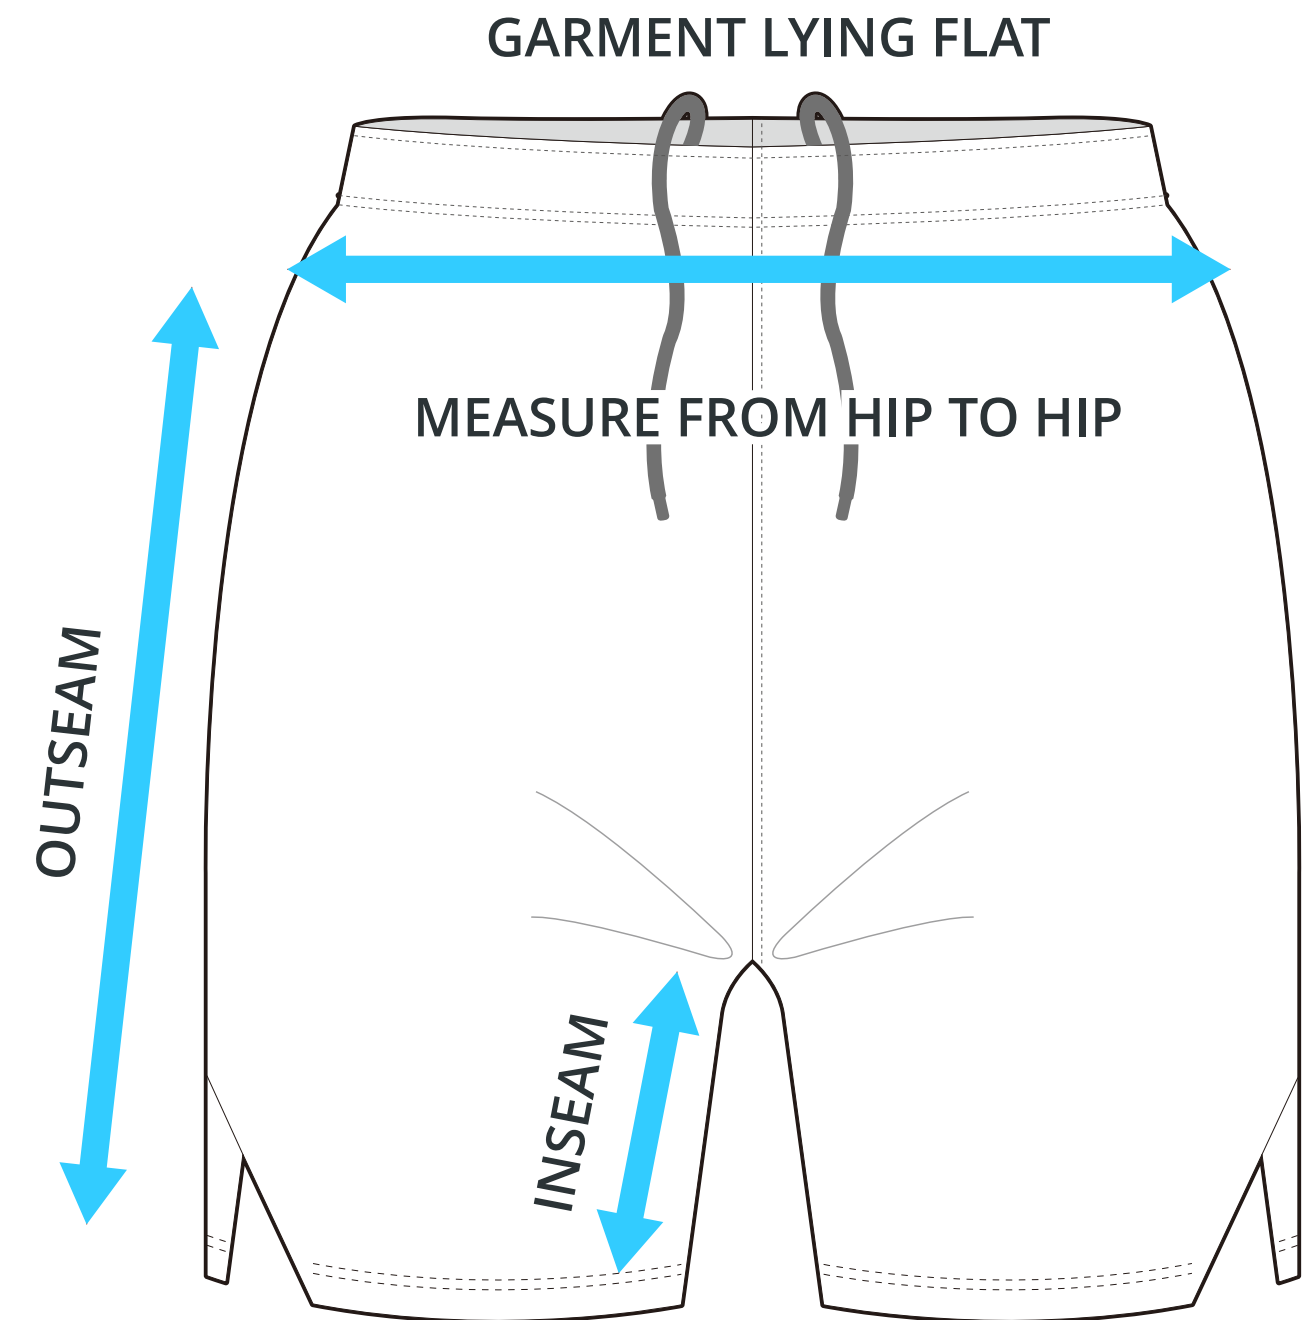

# SIZING CHART

### ADULT SIZING

SIZING CHART(inches)	XS	S	M	L	XL	2XL	3XL
1/2 Hip	19.69	20.87	22.05	23.23	24.41	25.59	26.77
Inseam	6.89	6.89	6.89	6.89	6.89	6.89	6.89
Outseam	16.73	17.13	17.52	17.91	18.11	18.31	18.70

SIZING CHART(cm)	XS	S	M	L	XL	2XL	3XL
1/2 Hip	50.00	53.00	56.00	59.00	62.00	65.00	68.00
Inseam	17.50	17.50	17.50	17.50	17.50	17.50	17.50
Outseam	42.50	43.50	44.50	45.50	46.00	46.50	47.50

### GIRLS SIZING

SIZING CHART(inches)	GXS	GS	GM	GL
1/2 Hip	16.54	17.72	18.50	19.29
Inseam	5.91	5.91	5.91	5.91
Outseam	13.98	14.37	14.76	15.16

SIZING CHART(cm)	GXS	GS	GM	GL
1/2 Hip	42.00	45.00	47.00	49.00
Inseam	15.00	15.00	15.00	15.00
Outseam	35.50	36.50	37.50	38.50

## HALF HIP INSEAM/OUTSEAM

To find your size, compare measurements with a similar garment that fits you well.