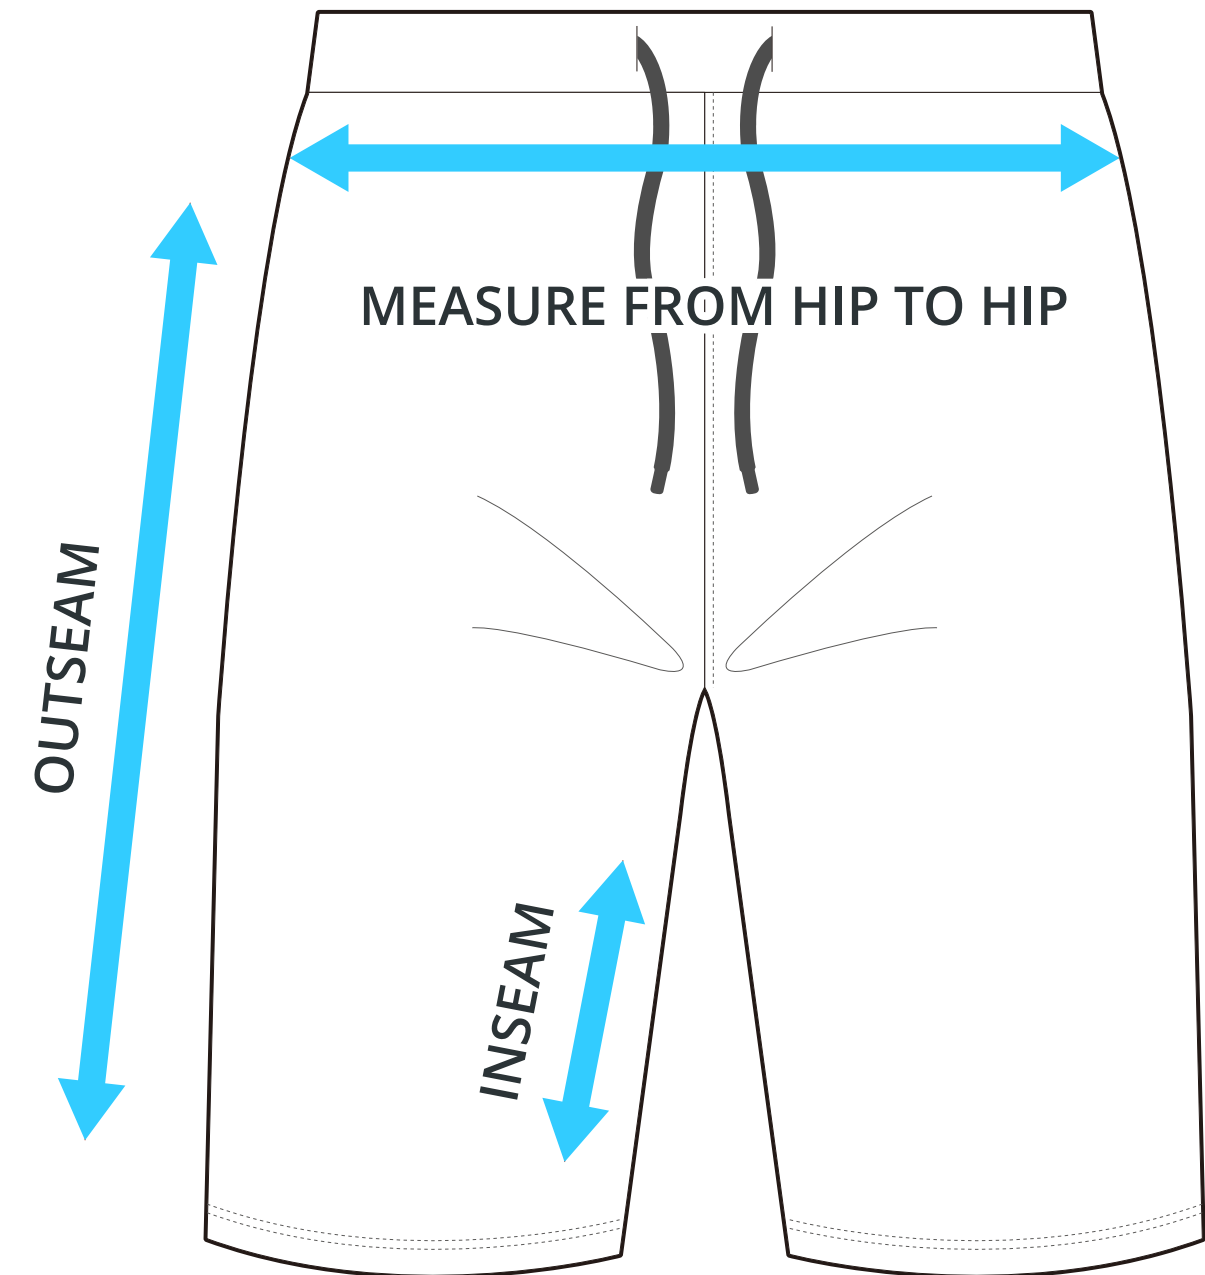

## DOUBLE TAKE REVERSIBLE SHORTS

Part #: BB-SS-221

### ADULT SIZING

SIZING CHART(inches)	XS	S	M	L	XL	2XL	3XL
1/2 Hip	19.69	20.87	22.05	23.23	24.41	25.59	26.77
Inseam	6.89	6.89	6.89	6.89	6.89	6.89	6.89
Outseam	16.73	17.13	17.52	17.91	18.11	18.31	18.70

SIZING CHART(cm)	XS	S	M	L	XL	2XL	3XL
1/2 Hip	50.00	53.00	56.00	59.00	62.00	65.00	68.00
Inseam	17.50	17.50	17.50	17.50	17.50	17.50	17.50
Outseam	42.50	43.50	44.50	45.50	46.00	46.50	47.50

### GIRLS SIZING

SIZING CHART(inches)	GXS	GS	GM	GL
1/2 Hip	16.54	17.72	18.50	19.29
Inseam	5.91	5.91	5.91	5.91
Outseam	13.98	14.37	14.76	15.16

SIZING CHART(cm)	GXS	GS	GM	GL
1/2 Hip	42.00	45.00	47.00	49.00
Inseam	15.00	15.00	15.00	15.00
Outseam	35.50	36.50	37.50	38.50

## HALF HIP INSEAM/OUTSEAM

GARMENT LYING FLAT

To find your size, compare measurements with a similar garment that fits you well.