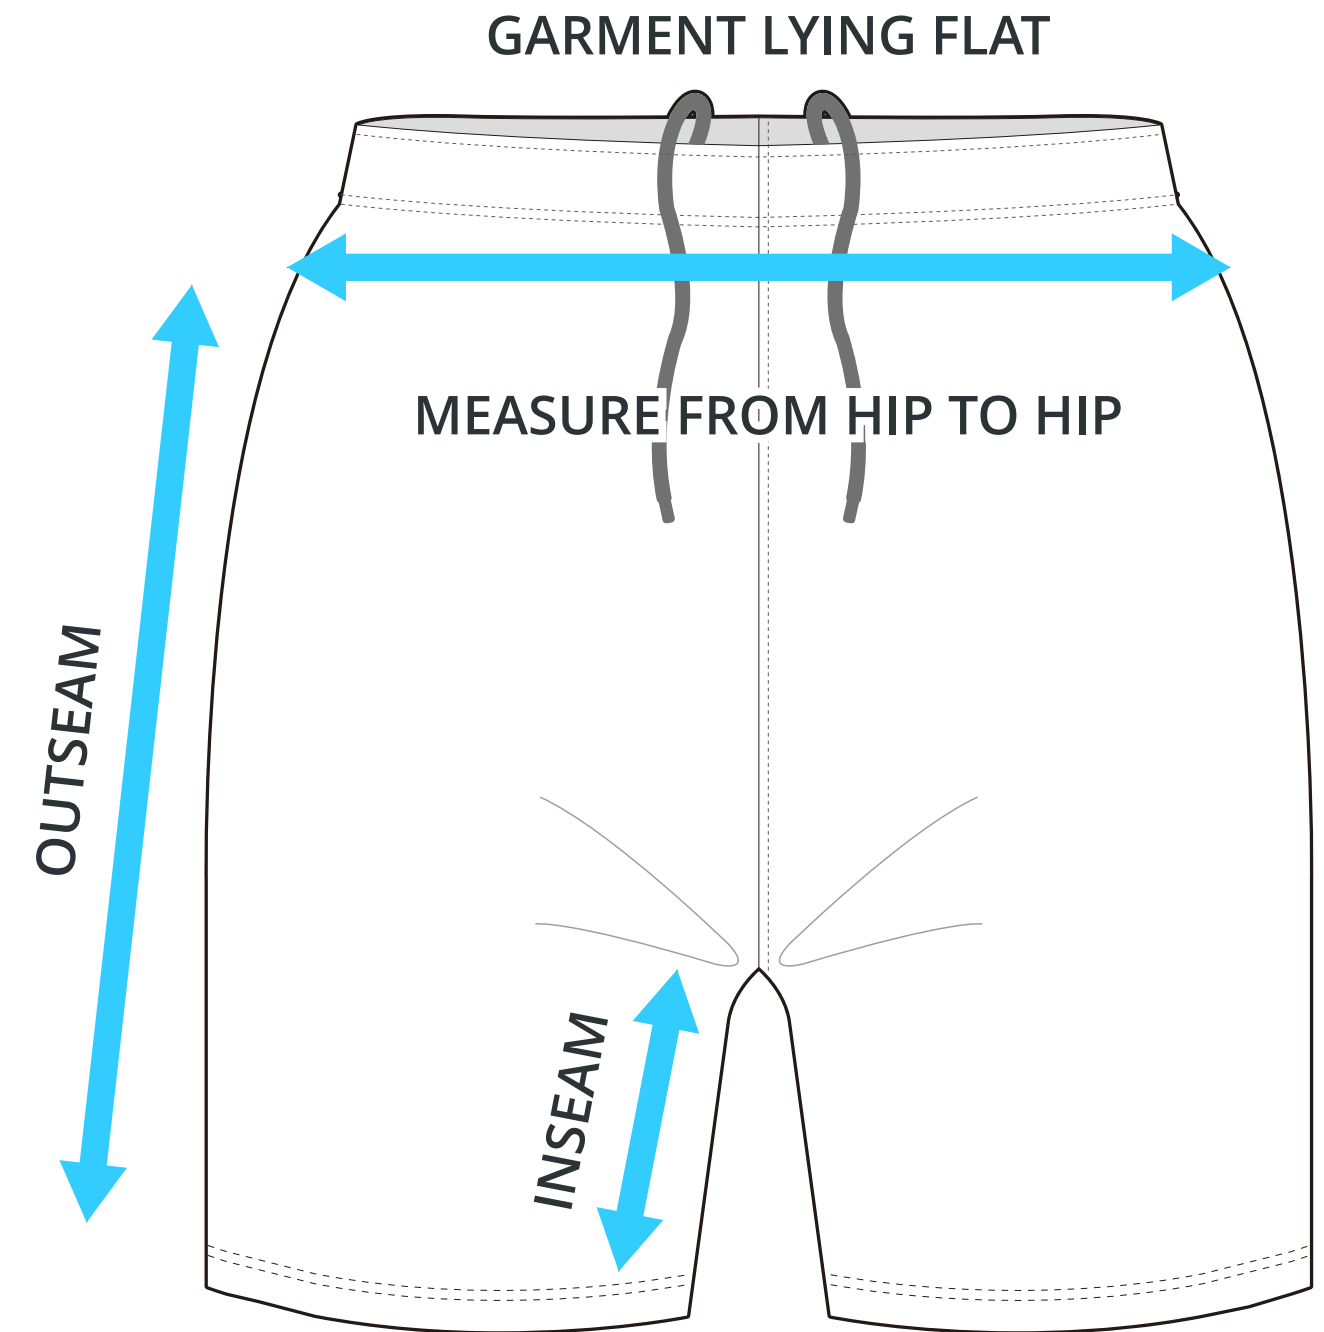

SIZING CHART

CZ SHORTS

Part #: BB-SS-150

ADULT SIZING

SIZING CHART(inches)	S	M	L	XL	2XL	3XL	4XL
1/2 Hip	22.44	23.62	24.80	25.98	27.17	28.74	30.31
Inseam	8.86	8.86	8.86	8.86	8.86	8.86	8.86
Outseam	19.29	19.69	20.08	20.47	20.87	21.26	21.65

SIZING CHART(cm)	S	M	L	XL	2XL	3XL	4XL
1/2 Hip	57.00	60.00	63.00	66.00	69.00	73.00	77.00
Inseam	22.50	22.50	22.50	22.50	22.50	22.50	22.50
Outseam	49.00	50.00	51.00	52.00	53.00	54.00	55.00

YOUTH SIZING

SIZING CHART(inches)	YXS	YS	YM	YL	YXL
1/2 Hip	16.54	17.72	18.90	20.08	21.26
Inseam	6.89	6.89	6.89	6.89	6.89
Outseam	15.35	15.75	16.14	16.54	16.93

SIZING CHART(cm)	YXS	YS	YM	YL	YXL
1/2 Hip	42.00	45.00	48.00	51.00	54.00
Inseam	17.50	17.50	17.50	17.50	17.50
Outseam	39.00	40.00	41.00	42.00	43.00

HALF HIP INSEAM/OUTSEAM

To find your size, compare measurements with a similar garment that fits you well.