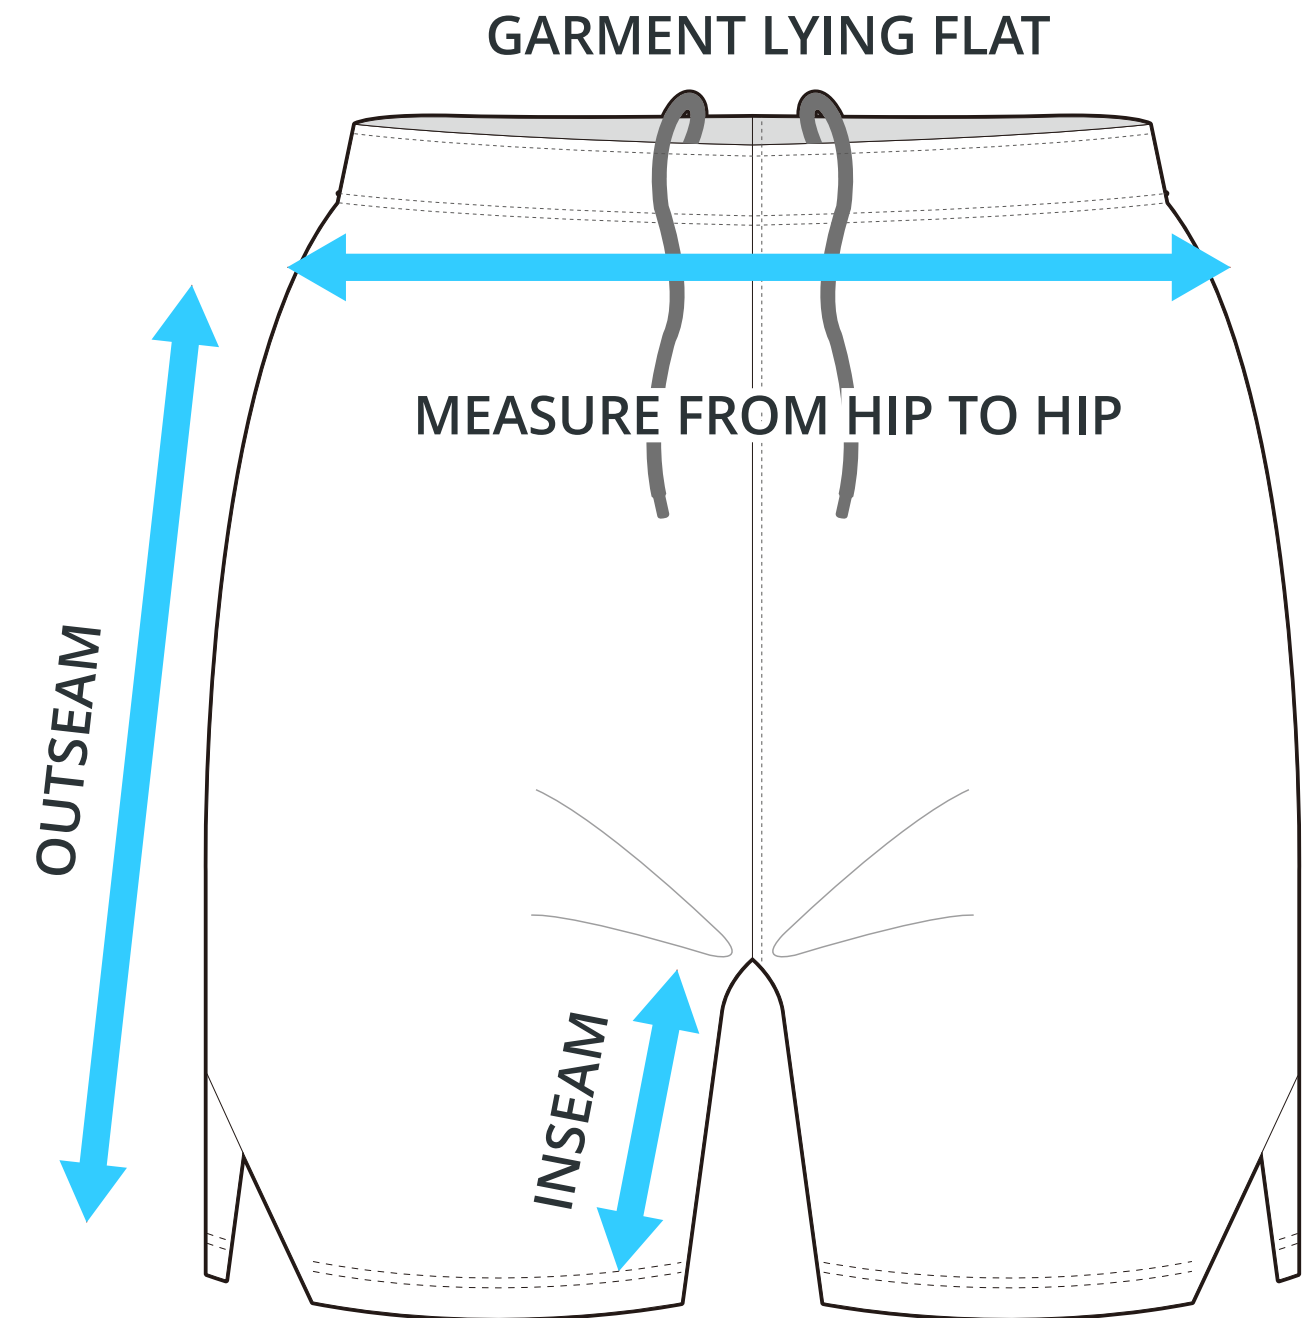

SIZING CHART

ELITE WOVEN SHORT - ANTI-SLIP WAISTBAND

Part #: BB-SS-128

ADULT SIZING

SIZING CHART(inches)	S	M	L	XL	2XL	3XL
1/2 Hip	22.44	23.62	24.80	25.98	27.17	28.74
Inseam	8.86	8.86	8.86	8.86	8.86	8.86
Outseam	19.29	19.69	20.08	20.47	20.87	21.26

SIZING CHART(cm)	S	M	L	XL	2XL	3XL
1/2 Hip	57.00	60.00	63.00	66.00	69.00	73.00
Inseam	22.50	22.50	22.50	22.50	22.50	22.50
Outseam	49.00	50.00	51.00	52.00	53.00	54.00

YOUTH SIZING

SIZING CHART(inches)	YXS	YS	YM	YL	YXL
1/2 Hip	16.54	17.72	18.90	20.08	21.26
Inseam	6.89	6.89	6.89	6.89	6.89
Outseam	15.35	15.75	16.14	16.54	16.93

SIZING CHART(cm)	YXS	YS	YM	YL	YXL
1/2 Hip	42.00	45.00	48.00	51.00	54.00
Inseam	17.50	17.50	17.50	17.50	17.50
Outseam	39.00	40.00	41.00	42.00	43.00

HALF HIP INSEAM/OUTSEAM

To find your size, compare measurements with a similar garment that fits you well.