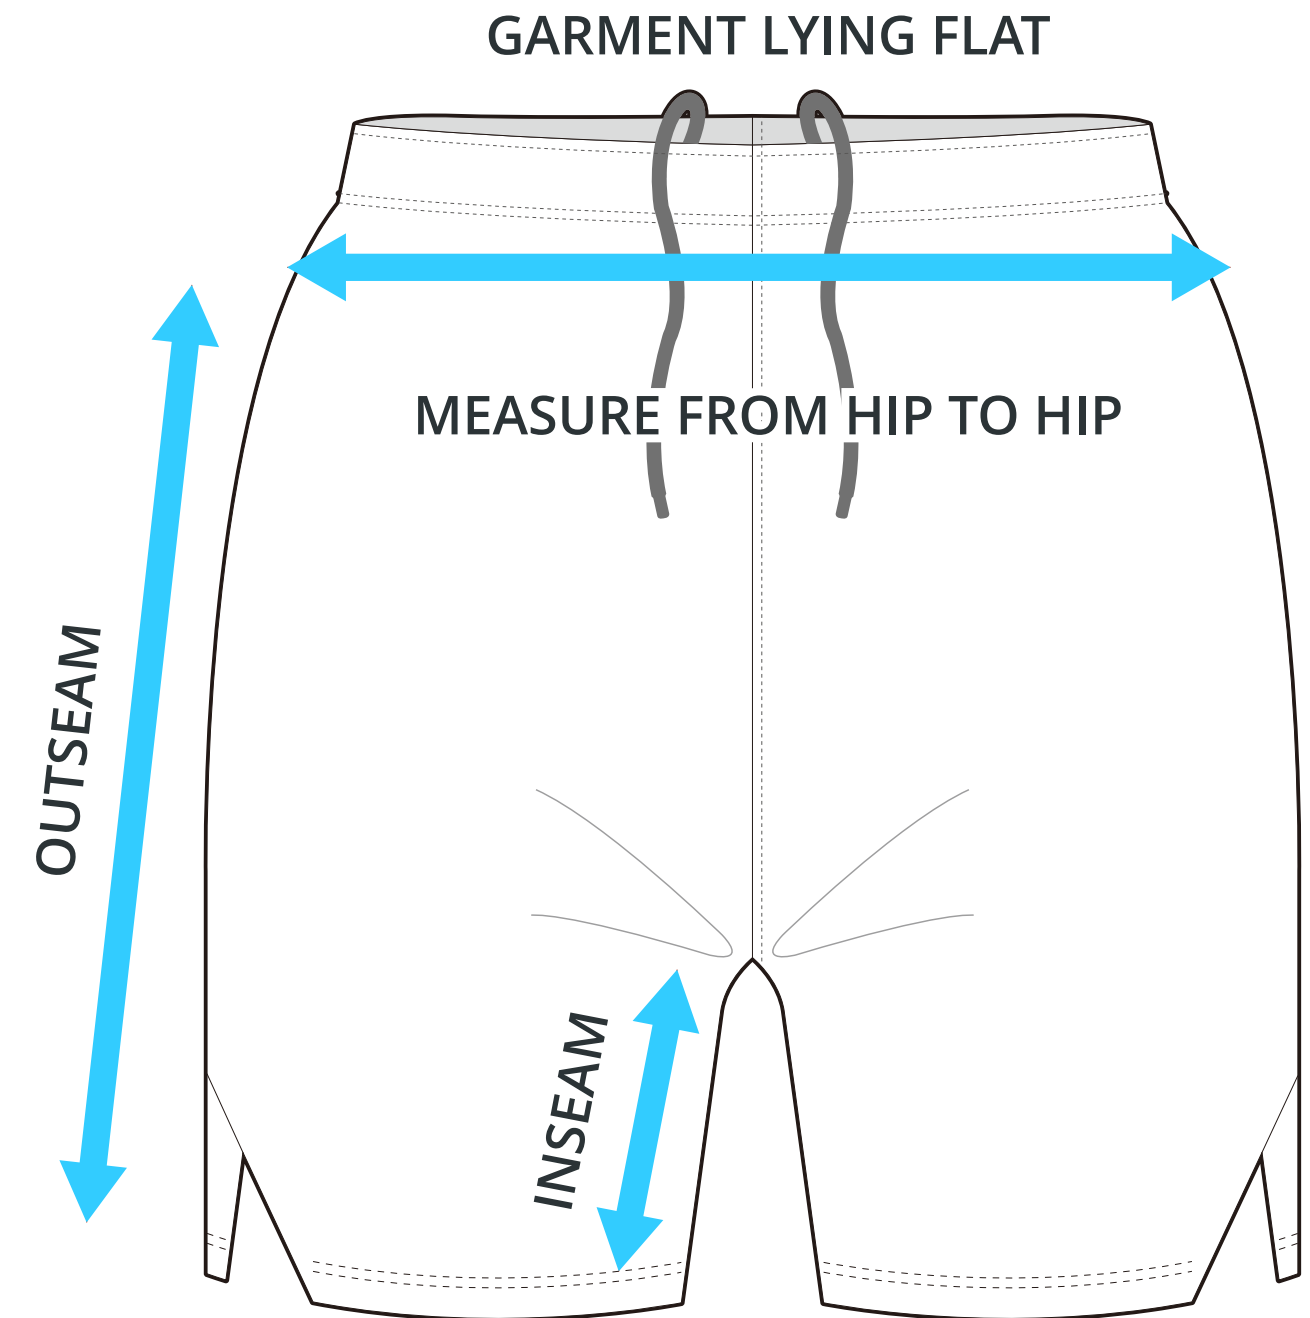

SIZING CHART

FAST 3 SHORT

Part #: BB-SS-125

ADULT SIZING

SIZING CHART(inches)	S	M	L	XL	2XL	3XL
1/2 Hip	22.44	23.62	24.80	25.98	27.17	28.74
Inseam	8.86	8.86	8.86	8.86	8.86	8.86
Outseam	19.29	19.69	20.08	20.47	20.87	21.26

SIZING CHART(cm)	S	M	L	XL	2XL	3XL
1/2 Hip	57.00	60.00	63.00	66.00	69.00	73.00
Inseam	22.50	22.50	22.50	22.50	22.50	22.50
Outseam	49.00	50.00	51.00	52.00	53.00	54.00

YOUTH SIZING

SIZING CHART(inches)	YXS	YS	YM	YL	YXL
1/2 Hip	16.54	17.72	18.90	20.08	21.26
Inseam	6.89	6.89	6.89	6.89	6.89
Outseam	15.35	15.75	16.14	16.54	16.93

SIZING CHART(cm)	YXS	YS	YM	YL	YXL
1/2 Hip	42.00	45.00	48.00	51.00	54.00
Inseam	17.50	17.50	17.50	17.50	17.50
Outseam	39.00	40.00	41.00	42.00	43.00

HALF HIP INSEAM/OUTSEAM

To find your size, compare measurements with a similar garment that fits you well.