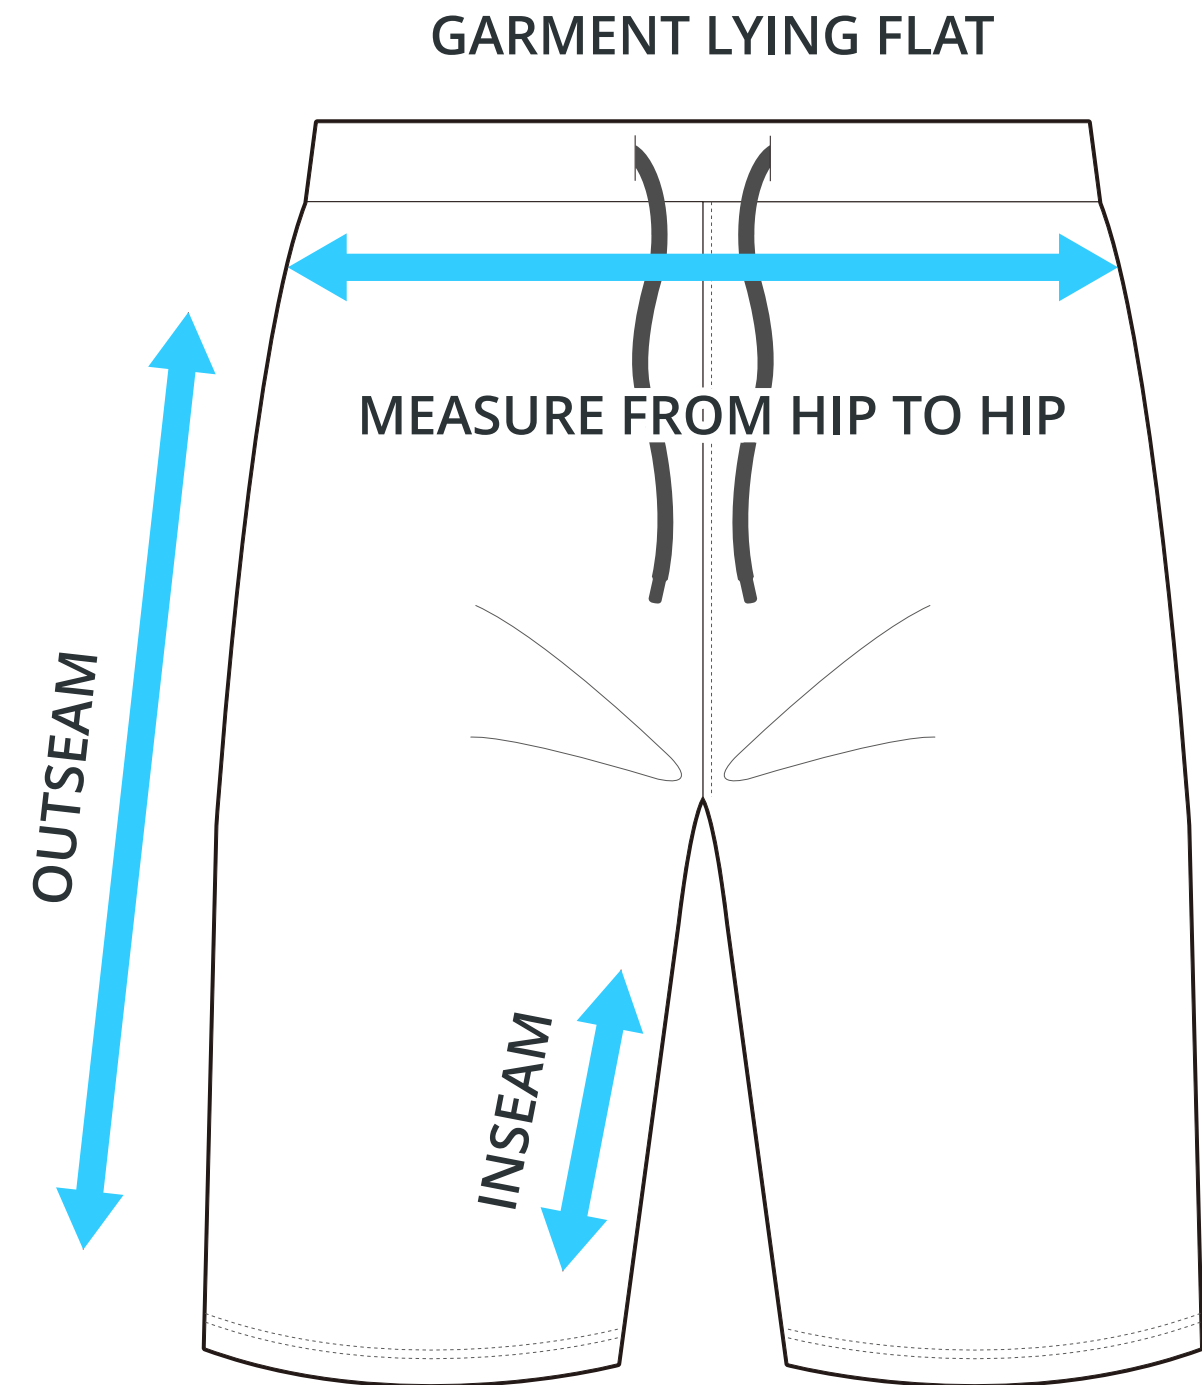

SIZING CHART

DOUBLE TAKE REVERSIBLE SHORTS

Part #: BB-SS-121

ADULT SIZING

SIZING CHART(inches)	S	M	L	XL	2XL	3XL
1/2 Hip	22.44	23.62	24.80	25.98	27.17	28.74
Inseam	8.86	8.86	8.86	8.86	8.86	8.86
Outseam	19.29	19.69	20.08	20.47	20.87	21.26

SIZING CHART(cm)	S	M	L	XL	2XL	3XL
1/2 Hip	57.00	60.00	63.00	66.00	69.00	73.00
Inseam	22.50	22.50	22.50	22.50	22.50	22.50
Outseam	49.00	50.00	51.00	52.00	53.00	54.00

YOUTH SIZING

SIZING CHART(inches)	YXS	YS	YM	YL	YXL
1/2 Hip	16.54	17.72	18.90	20.08	21.26
Inseam	6.89	6.89	6.89	6.89	6.89
Outseam	15.35	15.75	16.14	16.54	16.93

SIZING CHART(cm)	YXS	YS	YM	YL	YXL
1/2 Hip	42.00	45.00	48.00	51.00	54.00
Inseam	17.50	17.50	17.50	17.50	17.50
Outseam	39.00	40.00	41.00	42.00	43.00

HALF HIP INSEAM/OUTSEAM

To find your size, compare measurements with a similar garment that fits you well.