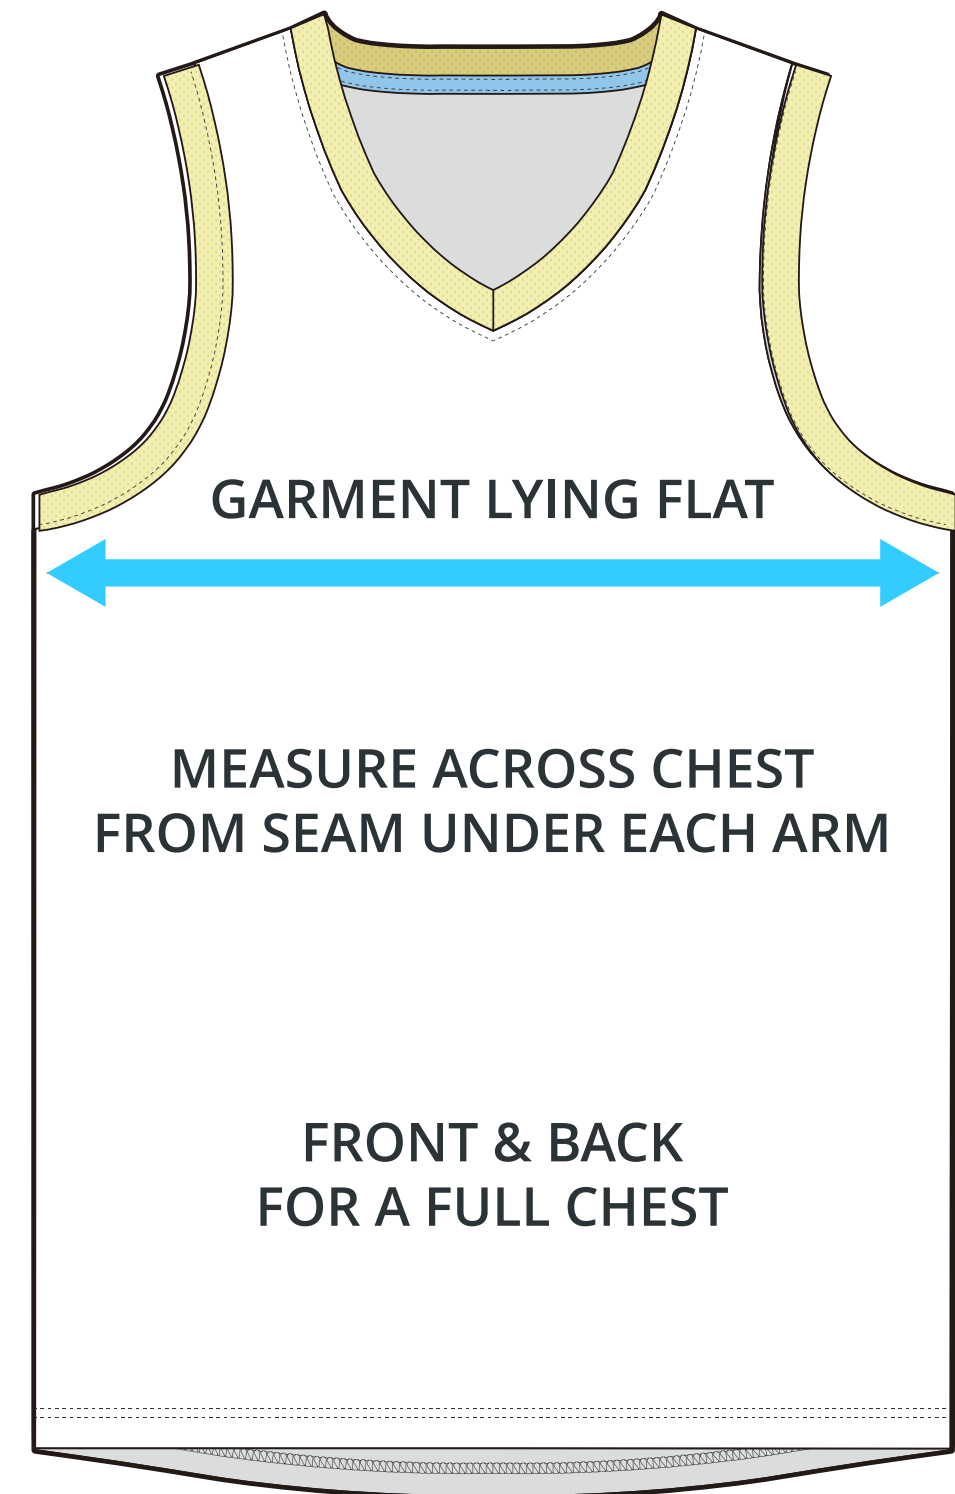

SIZING CHART

ZONE V-NECK JERSEY

Part #: BB-JS-251

ADULT SIZING

SIZING CHART(inches)	XS	S	M	L	XL	2XL	3XL
1/2 Chest	17.72	18.90	20.08	21.26	22.44	23.62	24.80
Front length (HSP)	26.38	27.17	27.95	28.74	29.53	30.31	31.10
Back length (HSP)	27.36	28.15	28.94	29.72	30.51	31.30	32.09

SIZING CHART(cm)	XS	S	M	L	XL	2XL	3XL
1/2 Chest	45.00	48.00	51.00	54.00	57.00	60.00	63.00
Front length (HSP)	67.00	69.00	71.00	73.00	75.00	77.00	79.00
Back length (HSP)	69.50	71.50	73.50	75.50	77.50	79.50	81.50

GIRLS SIZING

SIZING CHART(inches)	GXS	GS	GM	GL
1/2 Chest	13.78	14.96	16.14	17.32
Front length (HSP)	20.67	22.24	23.82	25.79
Back length (HSP)	21.65	23.23	24.80	26.77

SIZING CHART(cm)	GXS	GS	GM	GL
1/2 Chest	35.00	38.00	41.00	44.00
Front length (HSP)	52.50	56.50	60.50	65.50
Back length (HSP)	55.00	59.00	63.00	68.00

HALF CHEST FULL CHEST

To find your size, compare measurements with a similar garment that fits you well.