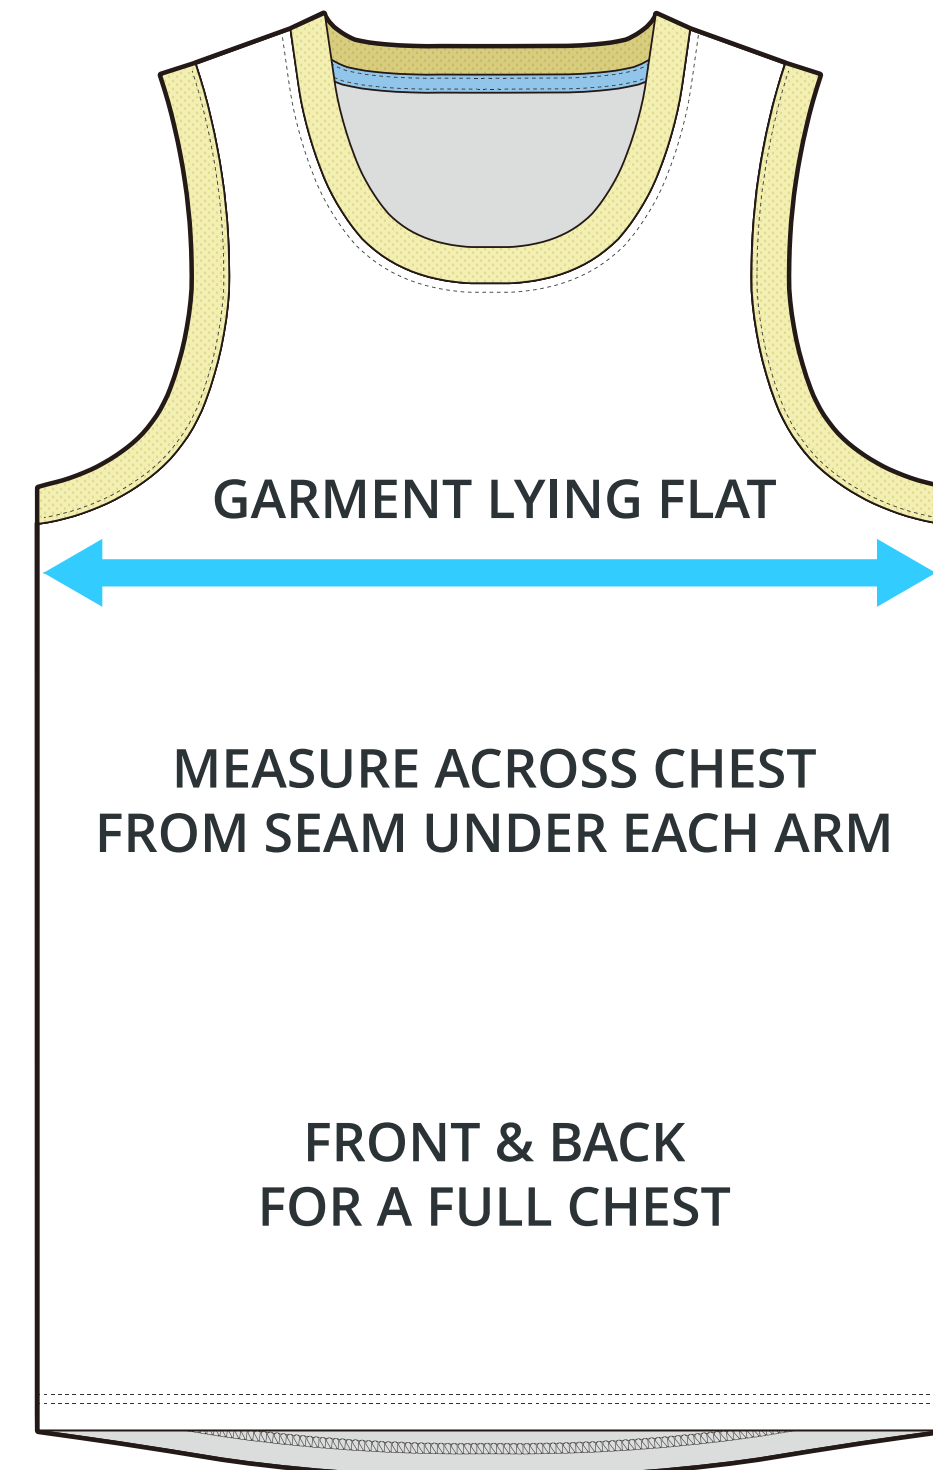

SIZING CHART

CROSSOVER CREW NECK JERSEY

Part #: BB-JS-250

ADULT SIZING

SIZING CHART(inches)	XS	S	M	L	XL	2XL	3XL
1/2 Chest	17.72	18.90	20.08	21.26	22.44	23.62	24.80
Front length (HSP)	26.38	27.17	27.95	28.74	29.53	30.31	31.10
Back length (HSP)	27.36	28.15	28.94	29.72	30.51	31.30	32.09

SIZING CHART(cm)	XS	S	M	L	XL	2XL	3XL
1/2 Chest	45.00	48.00	51.00	54.00	57.00	60.00	63.00
Front length (HSP)	67.00	69.00	71.00	73.00	75.00	77.00	79.00
Back length (HSP)	69.50	71.50	73.50	75.50	77.50	79.50	81.50

GIRLS SIZING

SIZING CHART(inches)	GXS	GS	GM	GL
1/2 Chest	13.78	14.96	16.14	17.32
Front length (HSP)	20.67	22.24	23.82	25.79
Back length (HSP)	21.65	23.23	24.80	26.77

SIZING CHART(cm)	GXS	GS	GM	GL
1/2 Chest	35.00	38.00	41.00	44.00
Front length (HSP)	52.50	56.50	60.50	65.50
Back length (HSP)	55.00	59.00	63.00	68.00

HALF CHEST FULL CHEST

To find your size, compare measurements with a similar garment that fits you well.