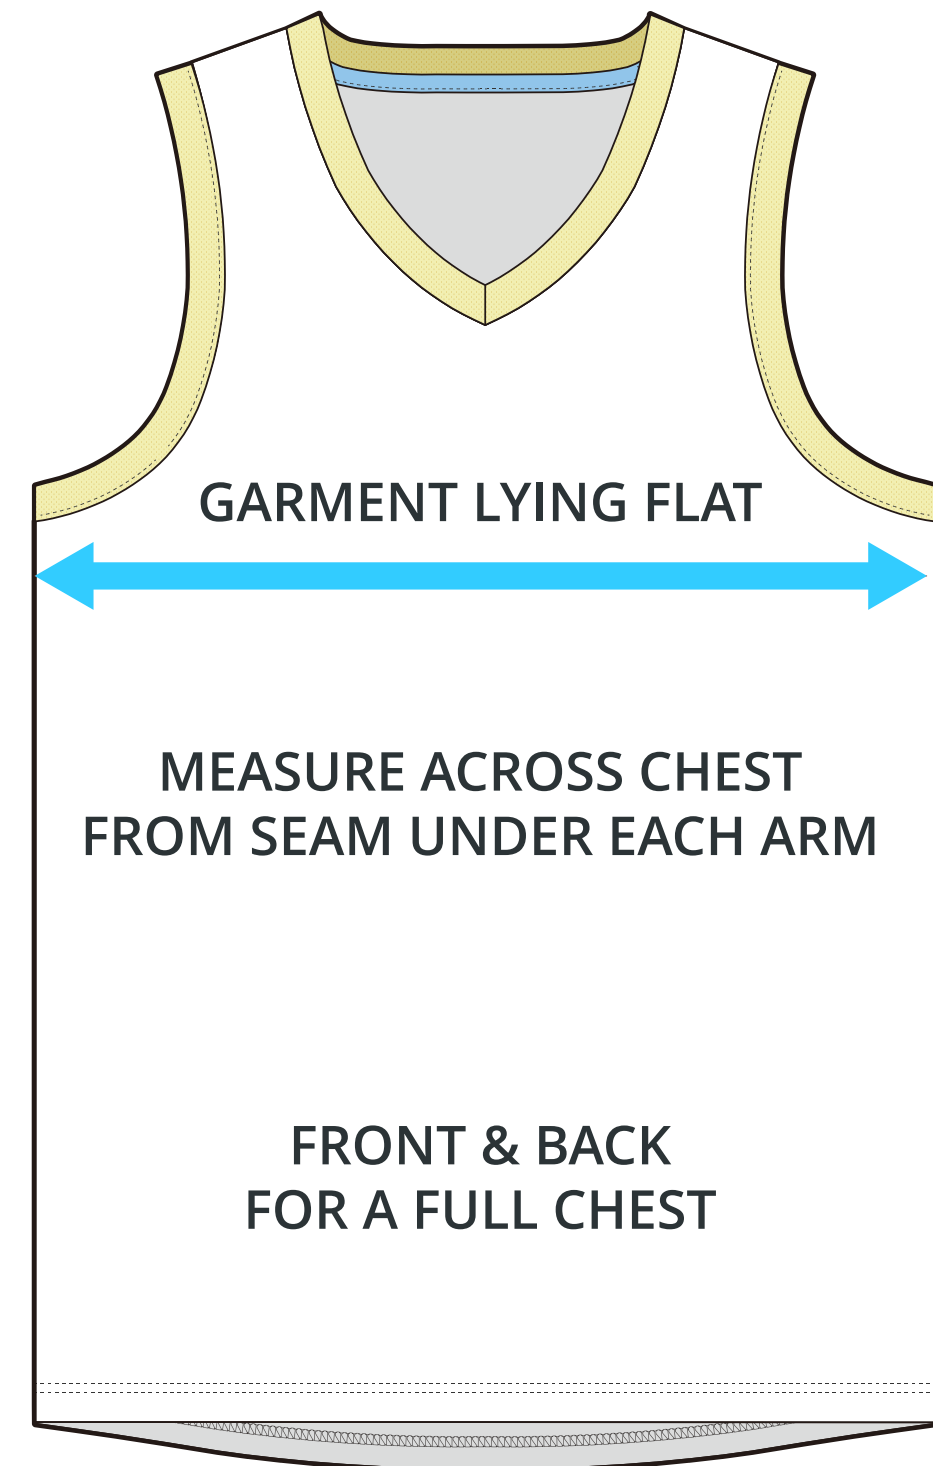

SIZING CHART

DOUBLE TAKE REVERSIBLE JERSEY

Part #: BB-JS-236

ADULT SIZING

SIZING CHART(inches)	XS	S	M	L	XL	2XL	3XL
1/2 Chest	17.72	18.90	20.08	21.26	22.44	23.62	24.80
Front length (HSP)	26.38	27.17	27.95	28.74	29.53	30.31	31.10
Back length (HSP)	27.36	28.15	28.94	29.72	30.51	31.30	32.09

SIZING CHART(cm)	XS	S	M	L	XL	2XL	3XL
1/2 Chest	45.00	48.00	51.00	54.00	57.00	60.00	63.00
Front length (HSP)	67.00	69.00	71.00	73.00	75.00	77.00	79.00
Back length (HSP)	69.50	71.50	73.50	75.50	77.50	79.50	81.50

GIRLS SIZING

SIZING CHART(inches)	GXS	GS	GM	GL
1/2 Chest	13.78	14.96	16.14	17.32
Front length (HSP)	20.67	22.24	23.82	25.79
Back length (HSP)	21.65	23.23	24.80	26.77

SIZING CHART(cm)	GXS	GS	GM	GL
1/2 Chest	35.00	38.00	41.00	44.00
Front length (HSP)	52.50	56.50	60.50	65.50
Back length (HSP)	55.00	59.00	63.00	68.00

HALF CHEST FULL CHEST

To find your size, compare measurements with a similar garment that fits you well.