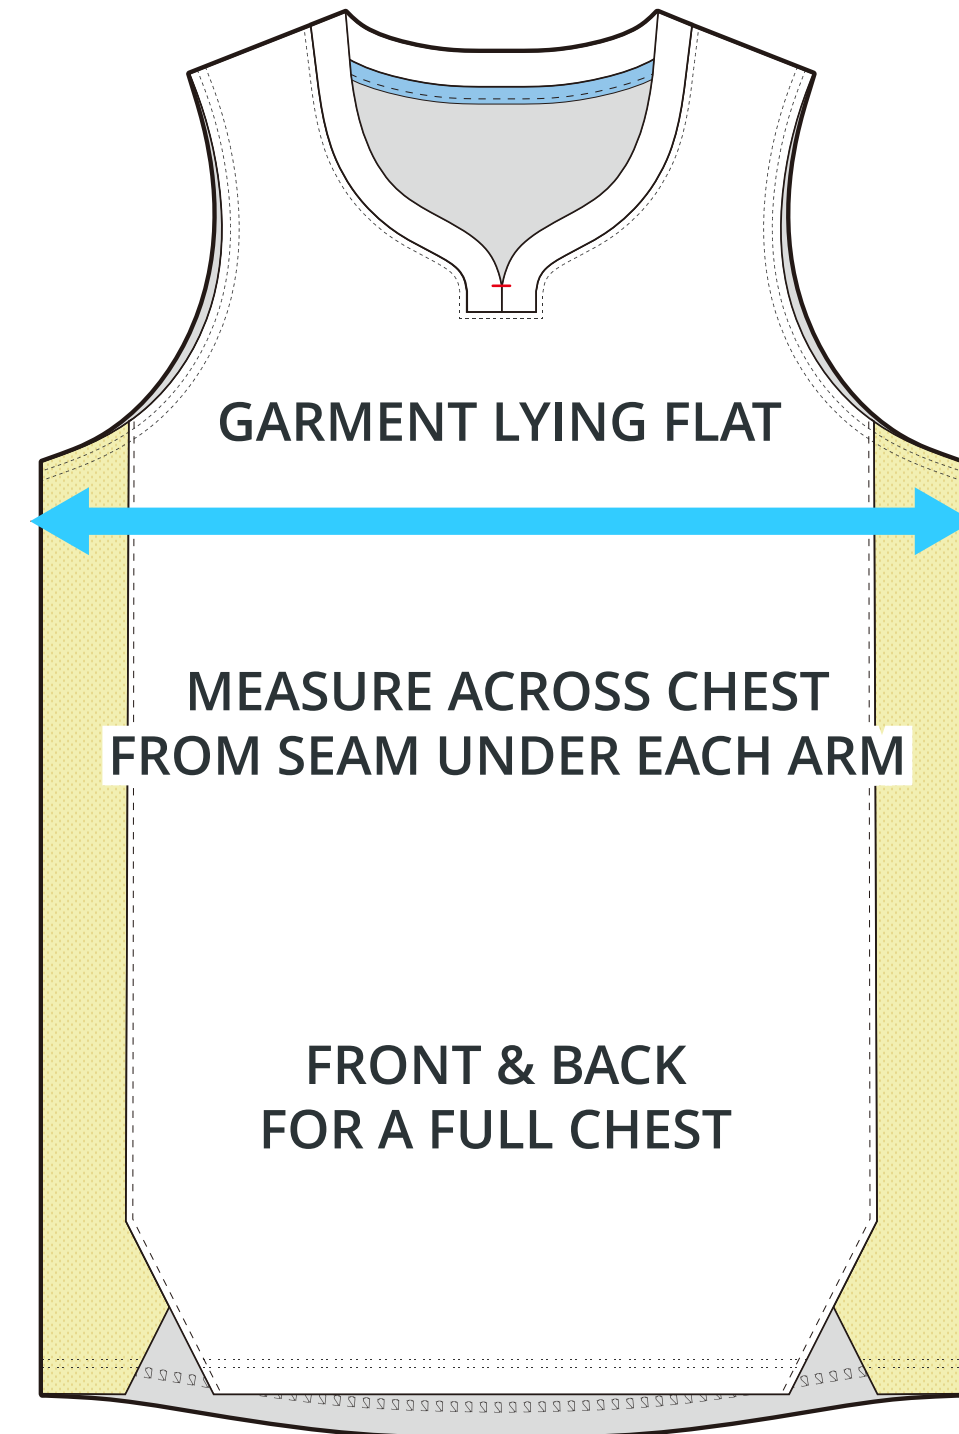

SIZING CHART

ELITE WOVEN JERSEY

Part #: BB-JS-228

ADULT SIZING

SIZING CHART(inches)	XS	S	M	L	XL	2XL	3XL
1/2 Chest	17.72	18.90	20.08	21.26	22.44	23.62	24.80
Front length (HSP)	26.38	27.17	27.95	28.74	29.53	30.31	31.10
Back length (HSP)	27.36	28.15	28.94	29.72	30.51	31.30	32.09

SIZING CHART(cm)	XS	S	M	L	XL	2XL	3XL
1/2 Chest	45.00	48.00	51.00	54.00	57.00	60.00	63.00
Front length (HSP)	67.00	69.00	71.00	73.00	75.00	77.00	79.00
Back length (HSP)	69.50	71.50	73.50	75.50	77.50	79.50	81.50

GIRLS SIZING

SIZING CHART(inches)	GXS	GS	GM	GL
1/2 Chest	13.78	14.96	16.14	17.32
Front length (HSP)	20.67	22.24	23.82	25.79
Back length (HSP)	21.65	23.23	24.80	26.77

SIZING CHART(cm)	GXS	GS	GM	GL
1/2 Chest	35.00	38.00	41.00	44.00
Front length (HSP)	52.50	56.50	60.50	65.50
Back length (HSP)	55.00	59.00	63.00	68.00

HALF CHEST FULL CHEST

To find your size, compare measurements with a similar garment that fits you well.