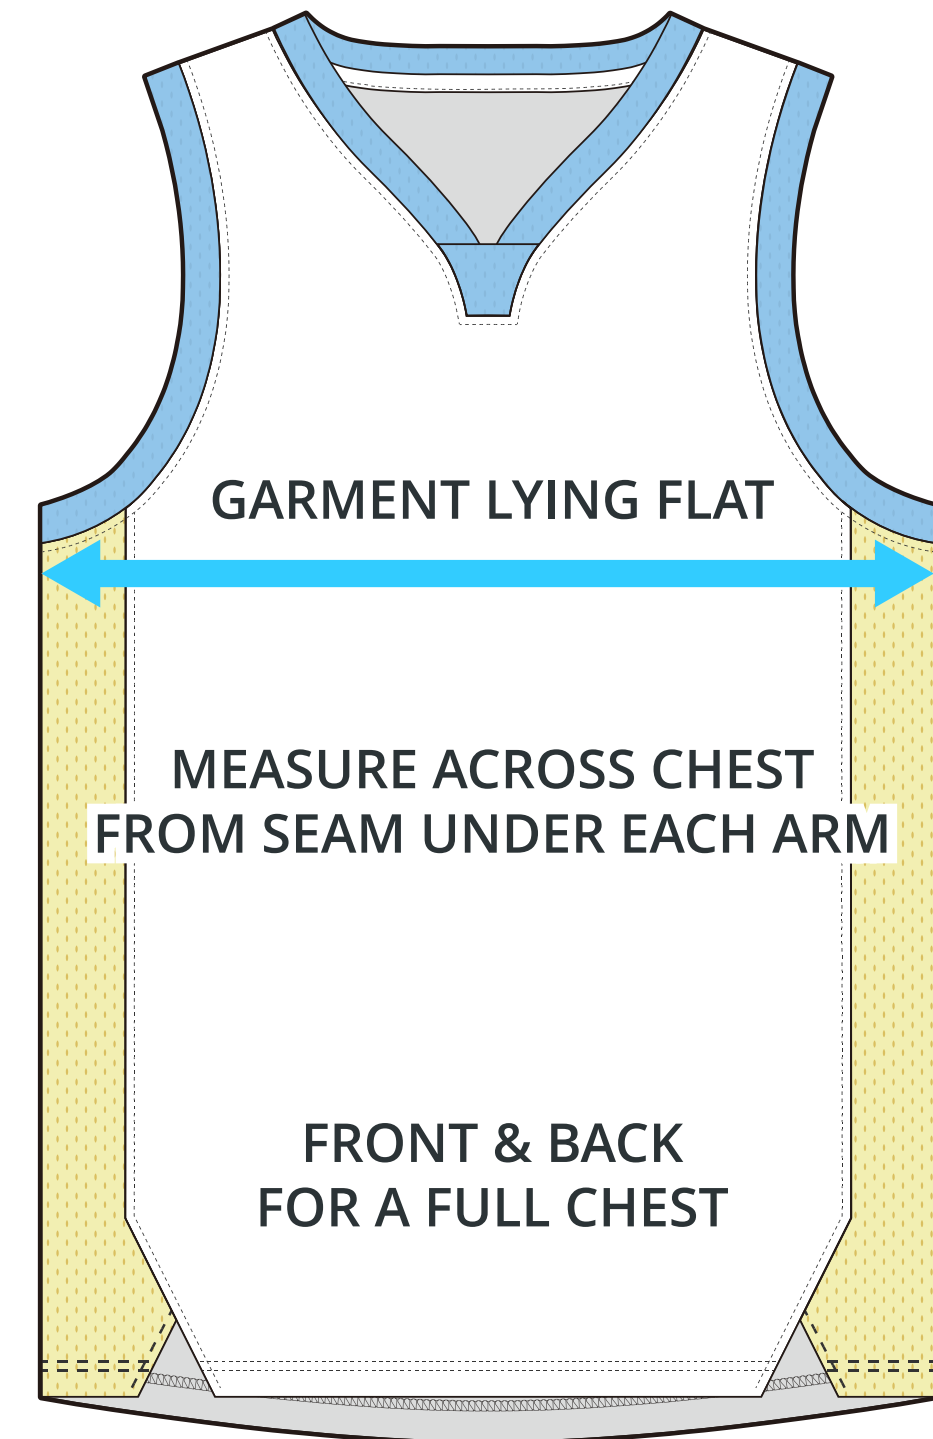

SIZING CHART

3 POINT JERSEY

Part #: BB-JS-222

ADULT SIZING

SIZING CHART(inches)	XS	S	M	L	XL	2XL	3XL
1/2 Chest	17.72	18.90	20.08	21.26	22.44	23.62	24.80
Front length (HSP)	26.38	27.17	27.95	28.74	29.53	30.31	31.10
Back length (HSP)	27.36	28.15	28.94	29.72	30.51	31.30	32.09

SIZING CHART(cm)	XS	S	M	L	XL	2XL	3XL
1/2 Chest	45.00	48.00	51.00	54.00	57.00	60.00	63.00
Front length (HSP)	67.00	69.00	71.00	73.00	75.00	77.00	79.00
Back length (HSP)	69.50	71.50	73.50	75.50	77.50	79.50	81.50

GIRLS SIZING

SIZING CHART(inches)	GXS	GS	GM	GL
1/2 Chest	13.78	14.96	16.14	17.32
Front length (HSP)	20.67	22.24	23.82	25.79
Back length (HSP)	21.65	23.23	24.80	26.77

SIZING CHART(cm)	GXS	GS	GM	GL
1/2 Chest	35.00	38.00	41.00	44.00
Front length (HSP)	52.50	56.50	60.50	65.50
Back length (HSP)	55.00	59.00	63.00	68.00

HALF CHEST FULL CHEST

To find your size, compare measurements with a similar garment that fits you well.